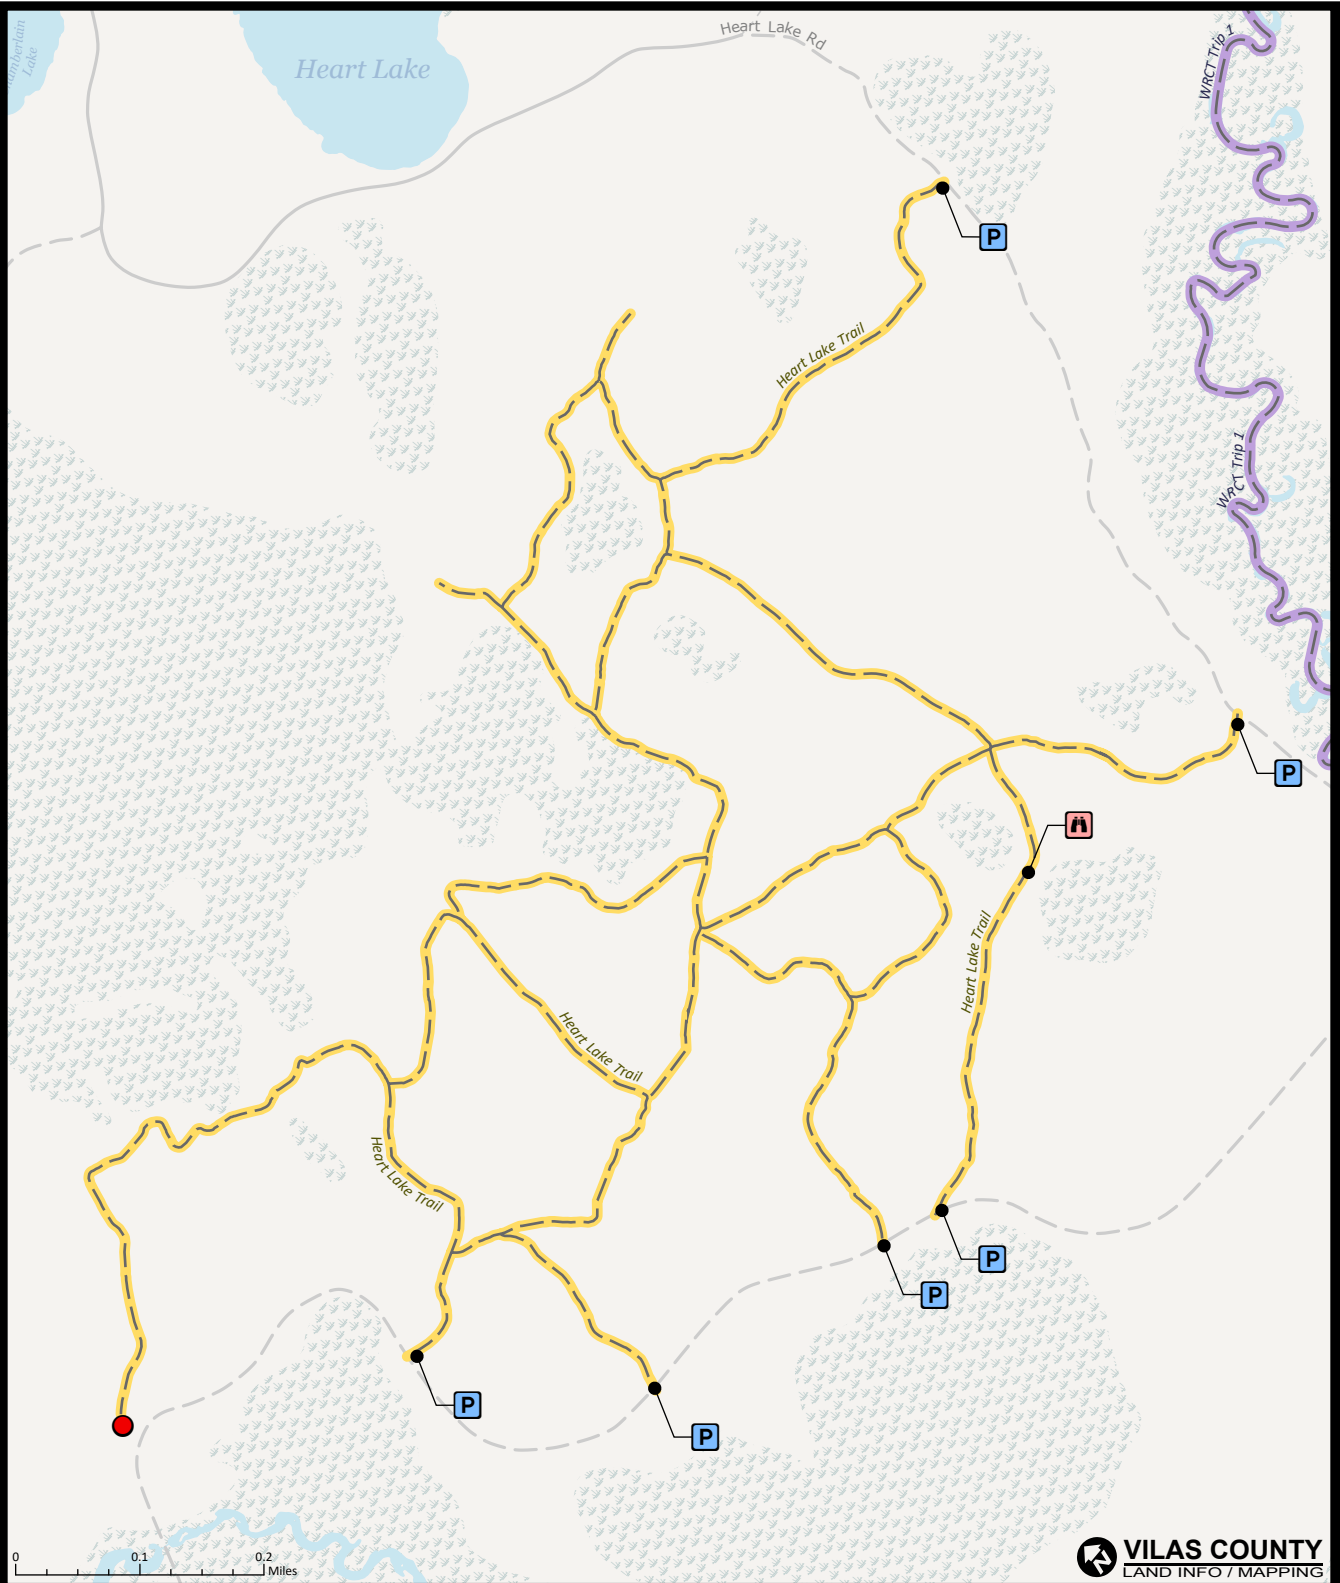

TRAIL MAP #13

HEART LAKE TRAIL

Hiking • Birdwatching • Hunting • Leashed Pets Allowed

- Hike/Bike Trail
- Trail Head
- Wildlife Opening
- Paddling Route
- Parking