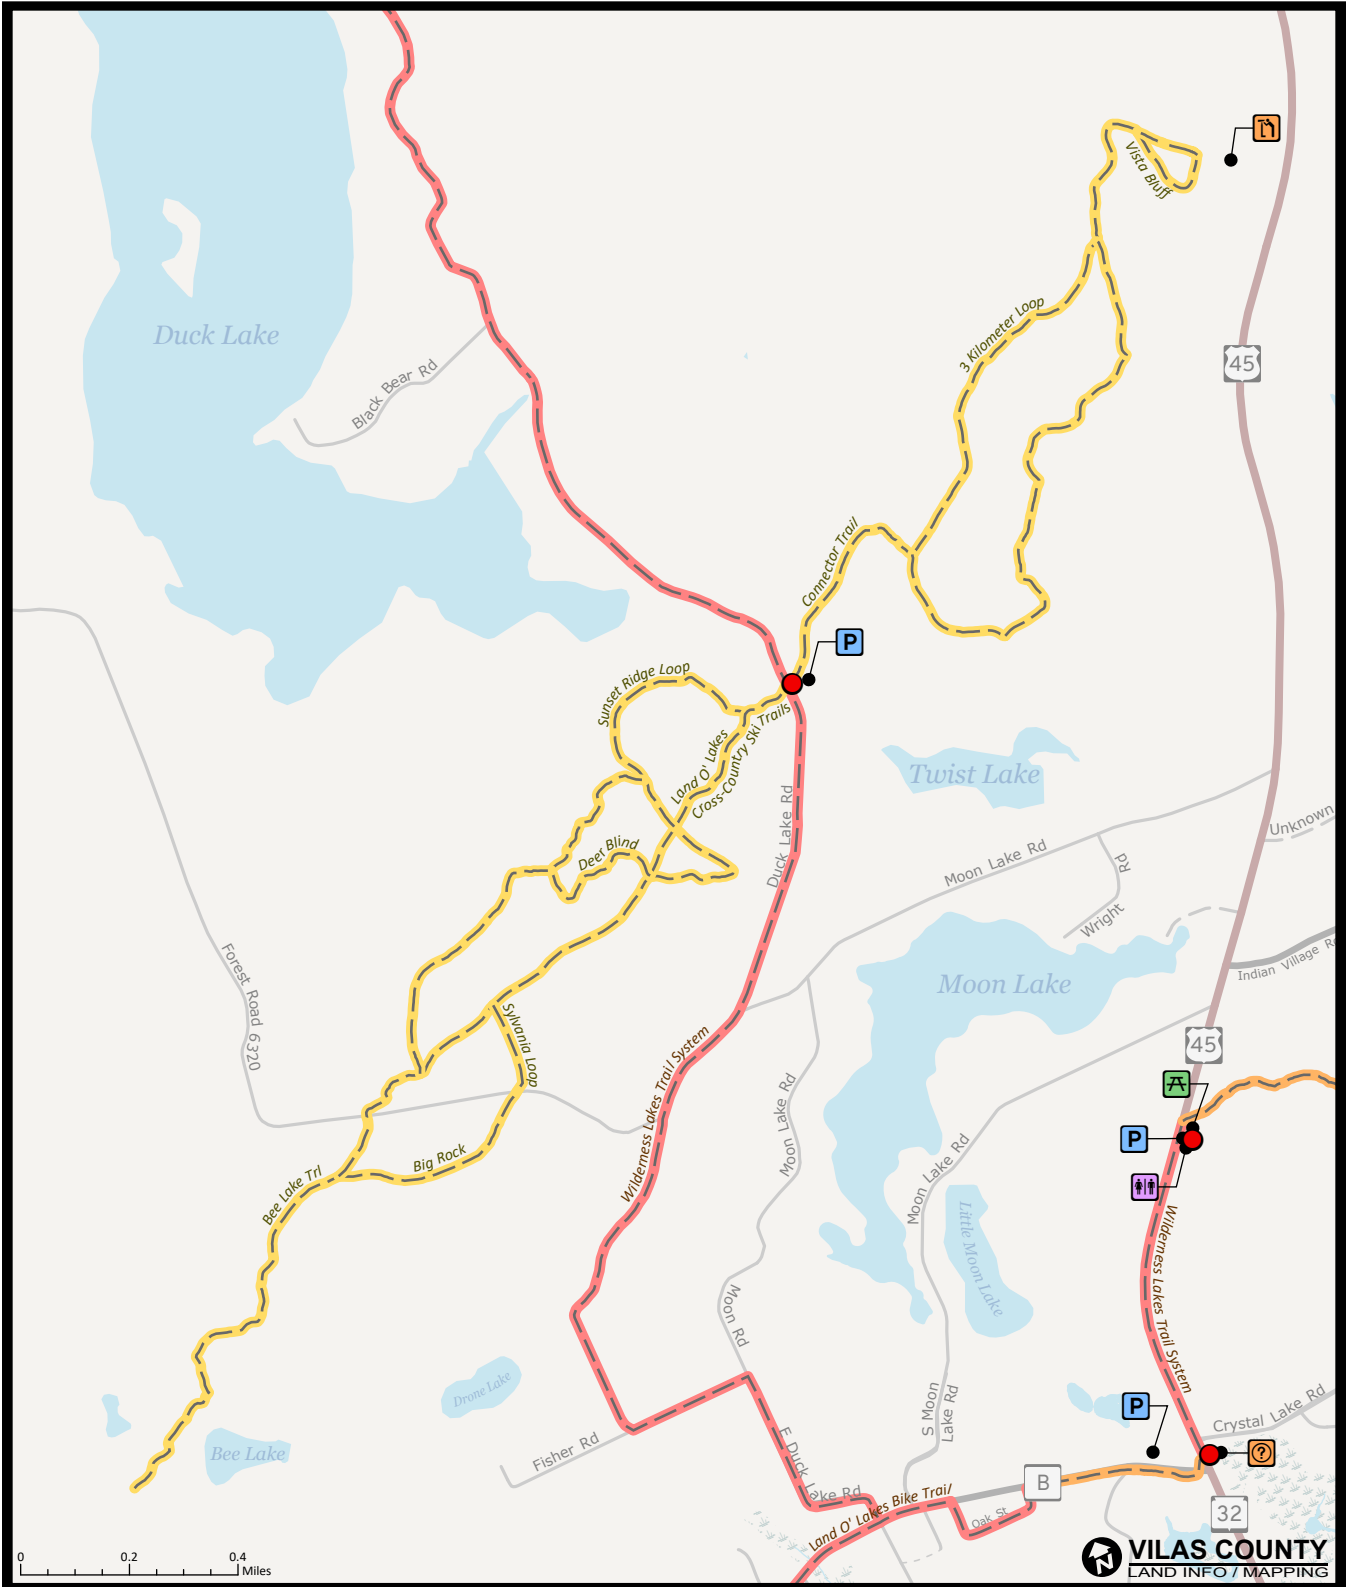

TRAIL MAP #16

LAND O' LAKES CROSS-COUNTRY SKI TRAILS

Skiing • Groomed Skiing • Snowshoeing • Leashed Pets Allowed

- Hard-Surface Trail
- Bike Route
- Trail Head
- Chamber of Commerce/Info
- Picnic Area
- Restroom
- Hike/Bike Trail
- Parking
- Overlook