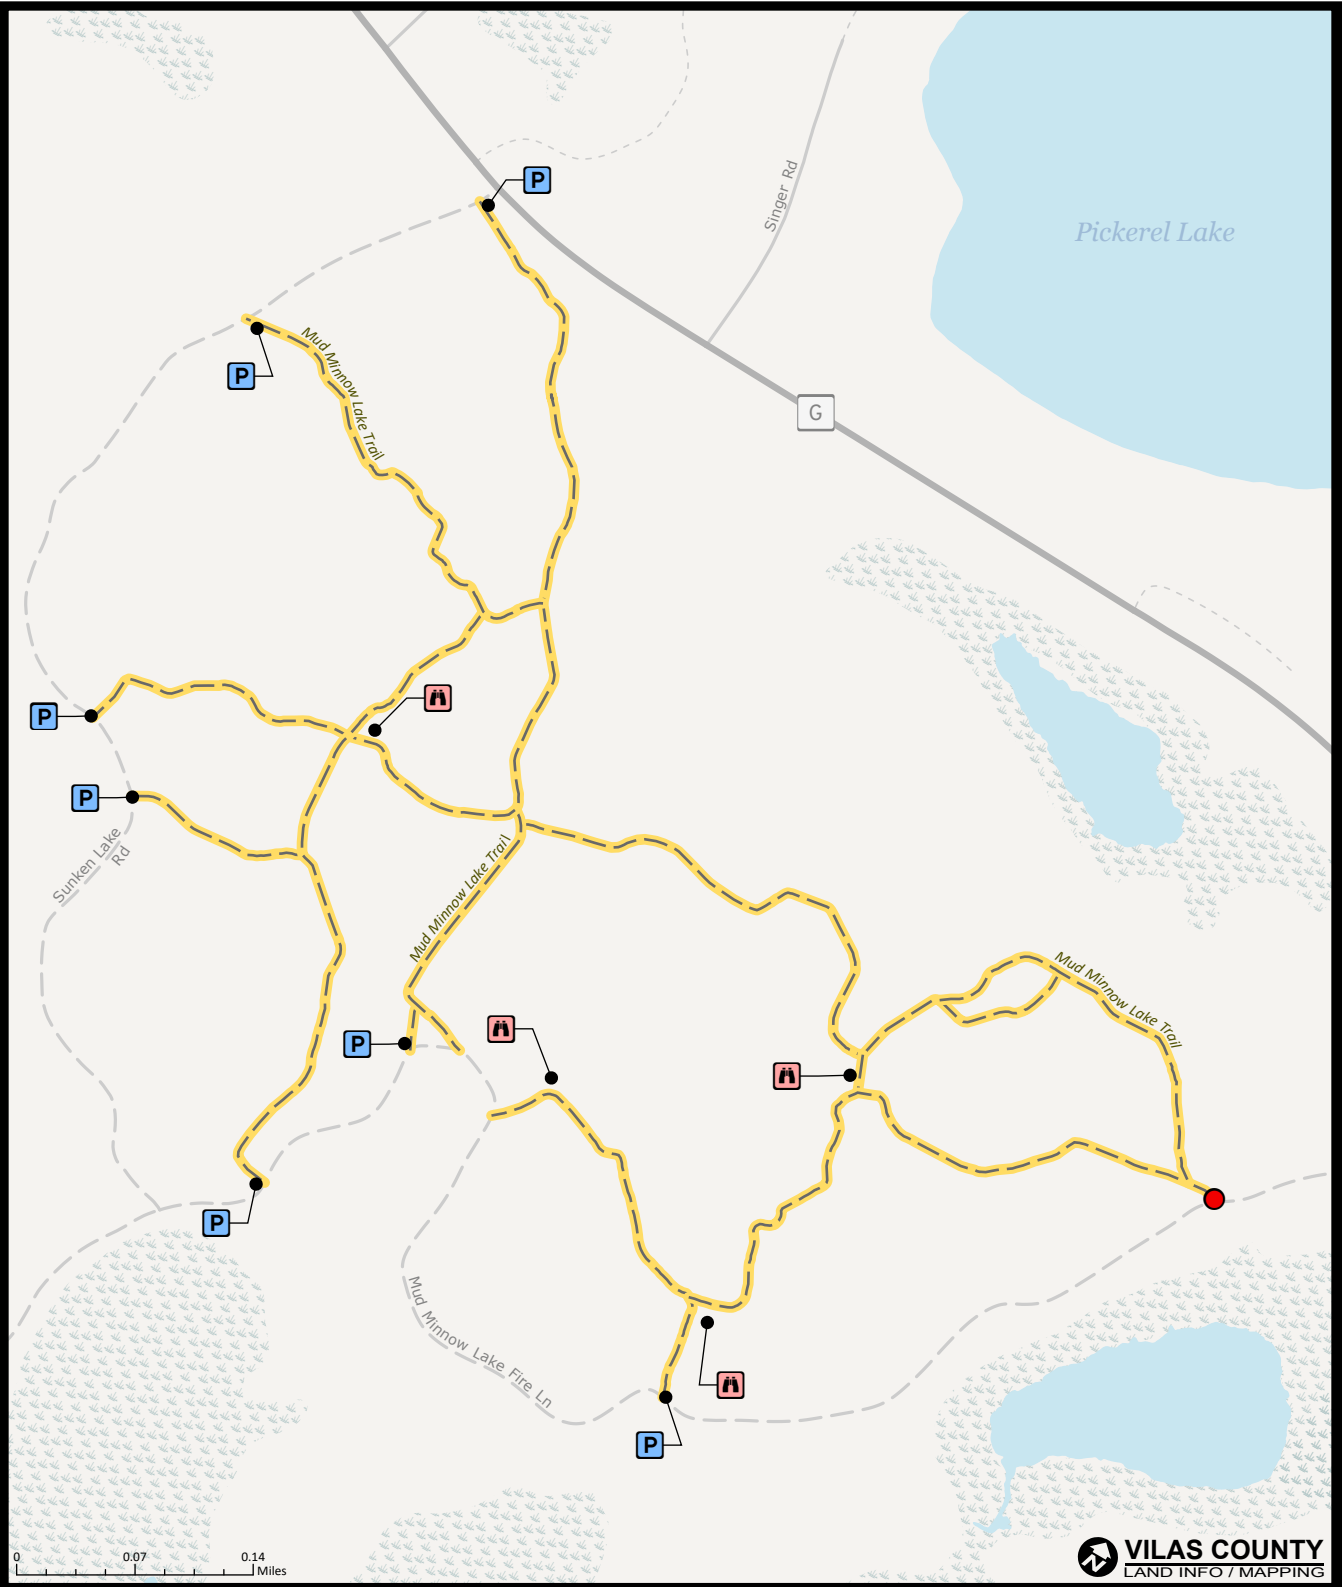

TRAIL MAP #22

MUD MINNOW LAKE TRAIL

Hiking • Birdwatching • Hunting • Leashed Pets Allowed

Hike/Bike Trail

Trail Head

Parking

Wildlife Opening