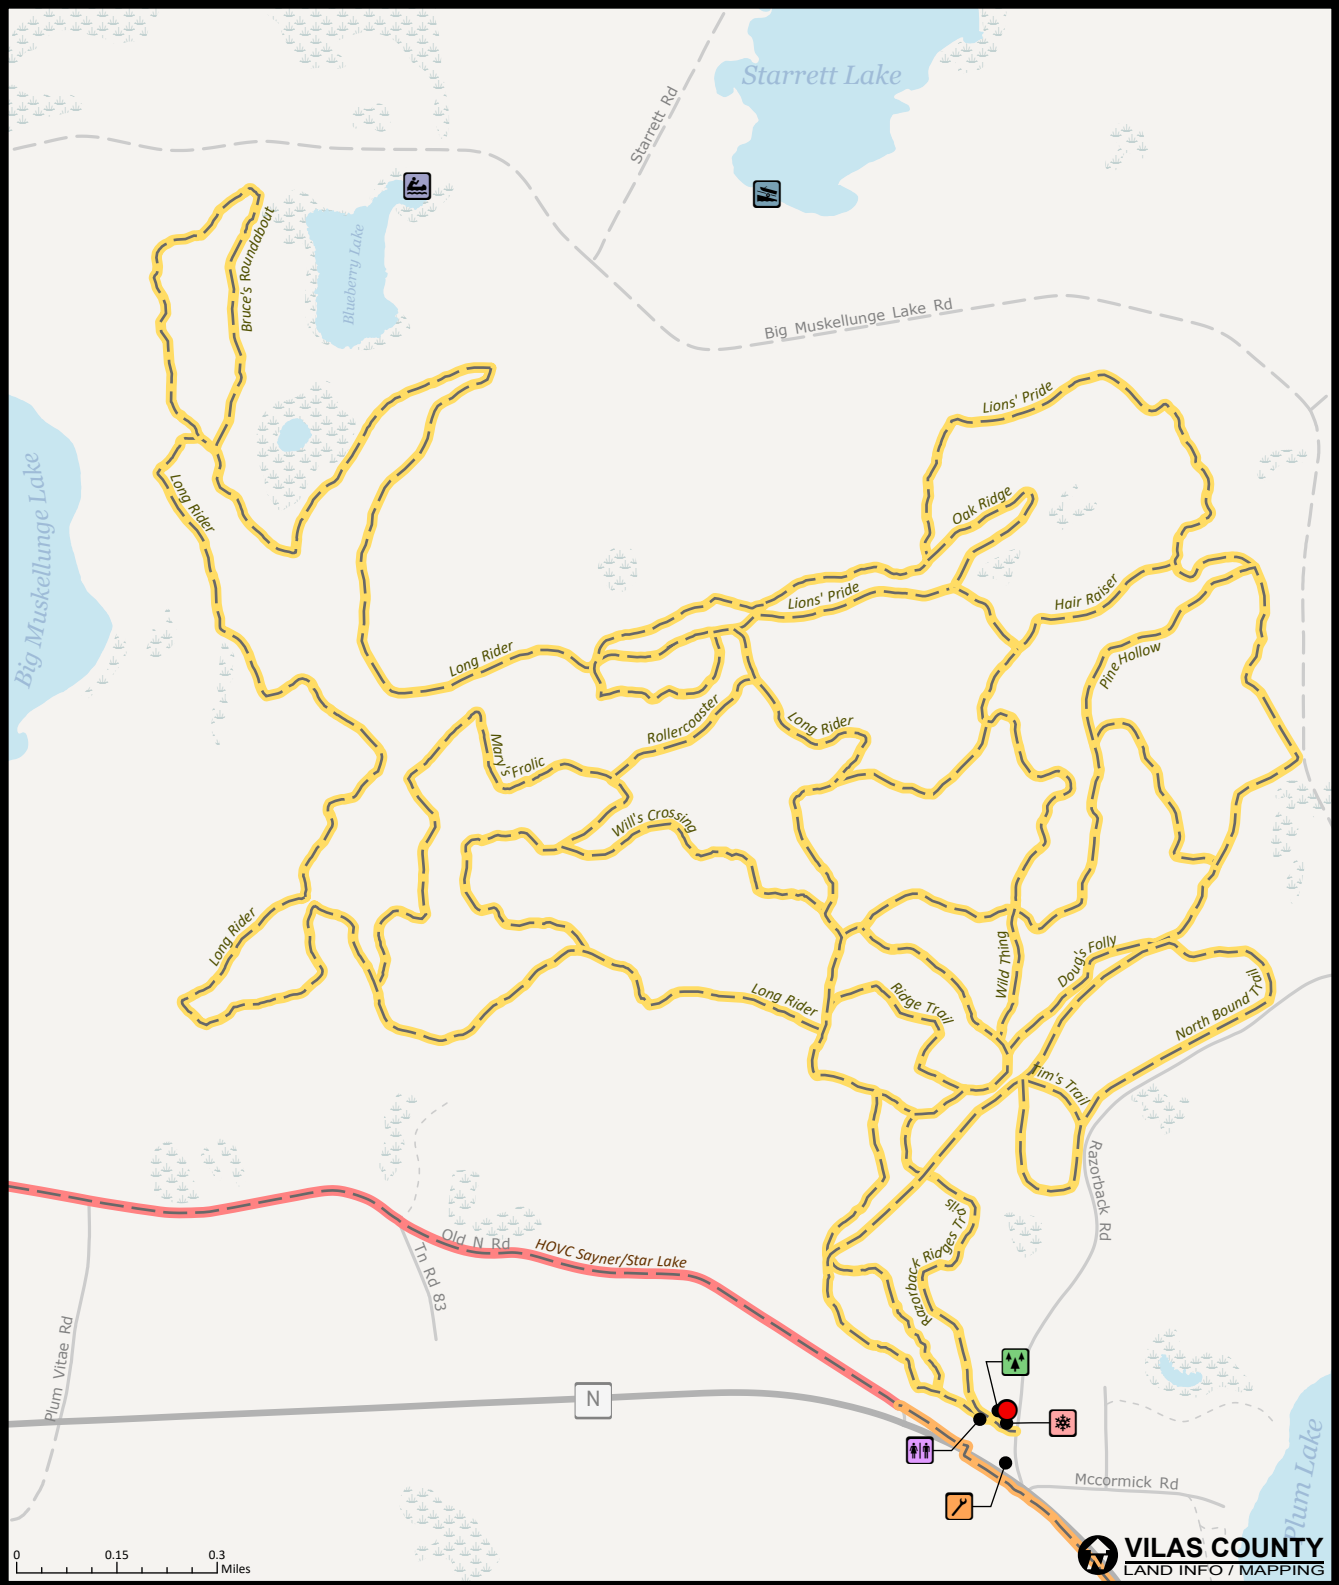

TRAIL MAP #39

RAZORBACK RIDGES TRAILS

Hiking • Hunting • Mountain Biking • Groomed Skiing • Snowshoeing • Leashed Pets Allowed (Not on Snow)

Hard-Surface Trail	Hike/Bike Trail	Trail Head	Boat Ramp	Restroom
Bike Route	Park	Carry-In Lake Access	Repair Station	Warming Station