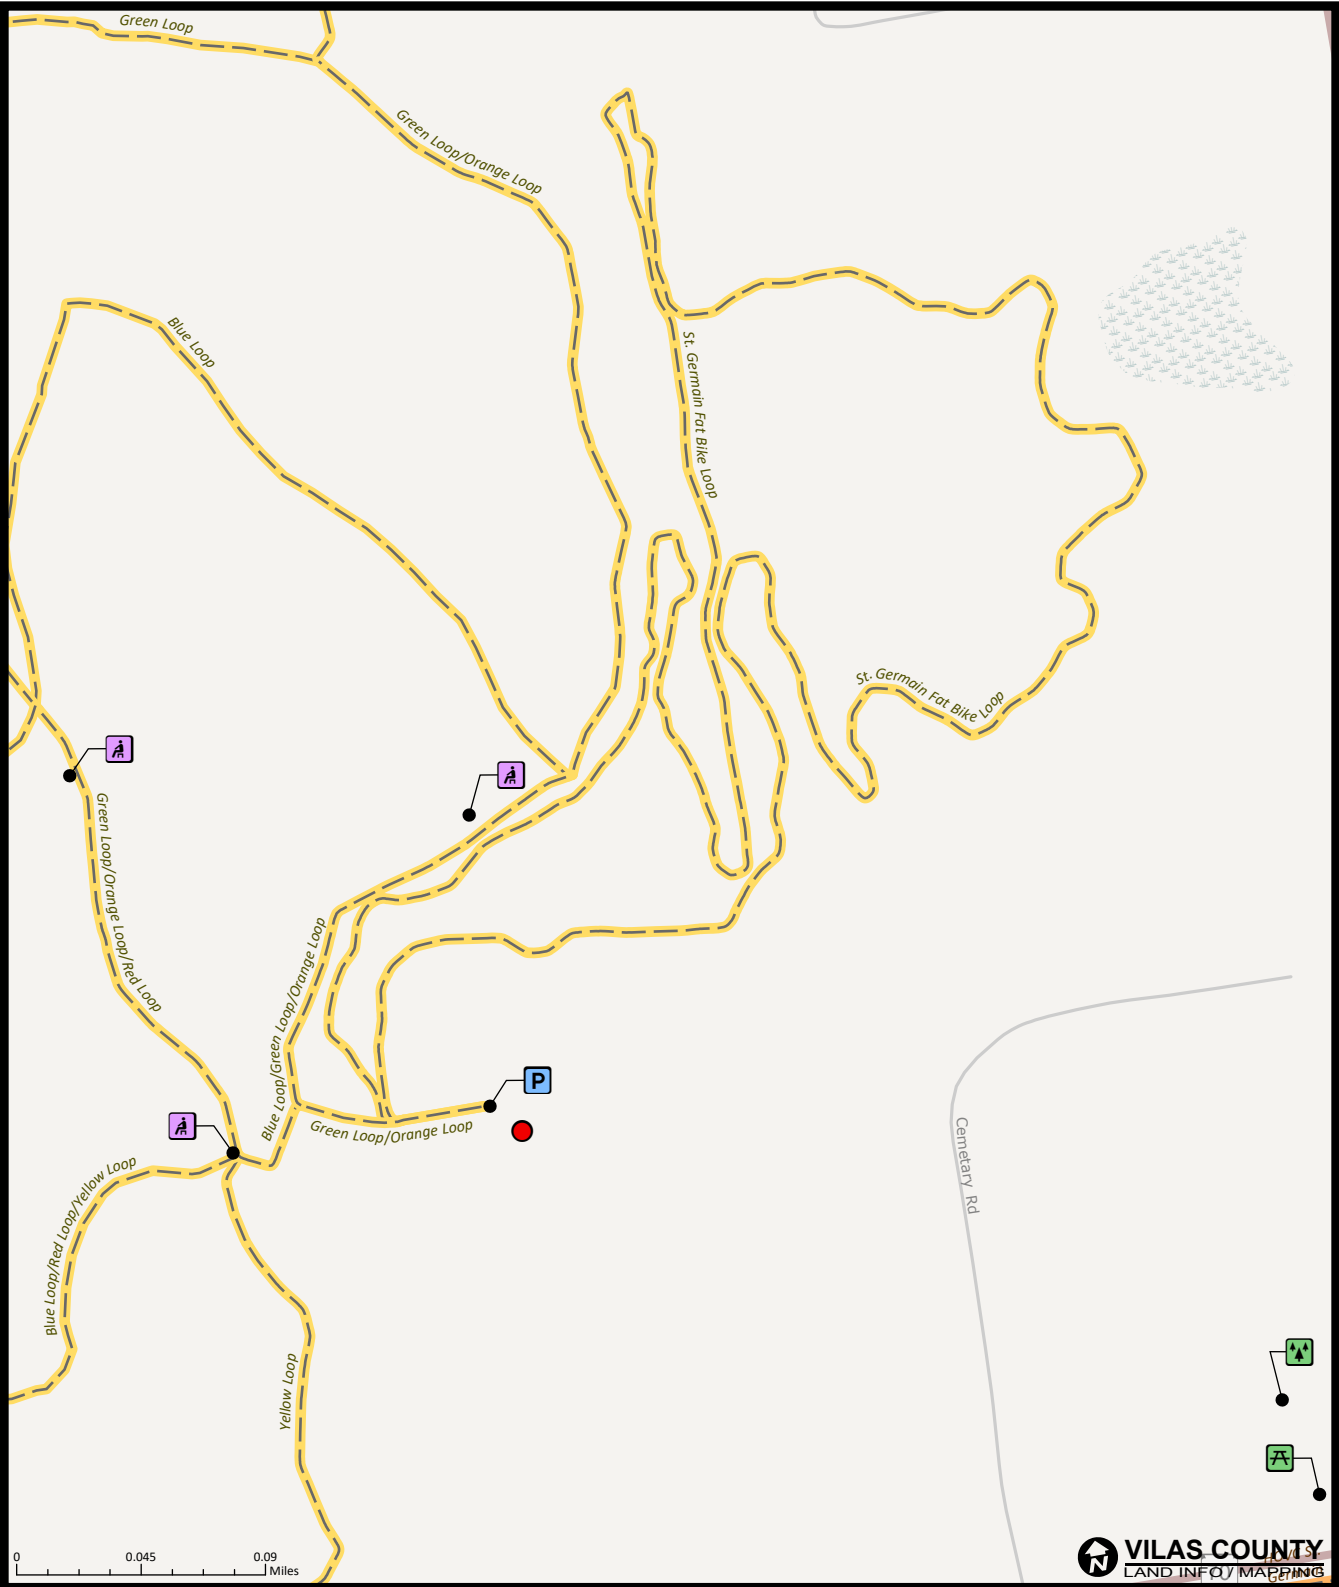

TRAIL MAP #62

ST. GERMAIN FAT BIKE LOOP

Winter Biking • Snowshoeing

- Hard-Surface Trail
- Hike/Bike Trail
- Park
- Picnic Area
- Bench
- Trail Head
- Parking