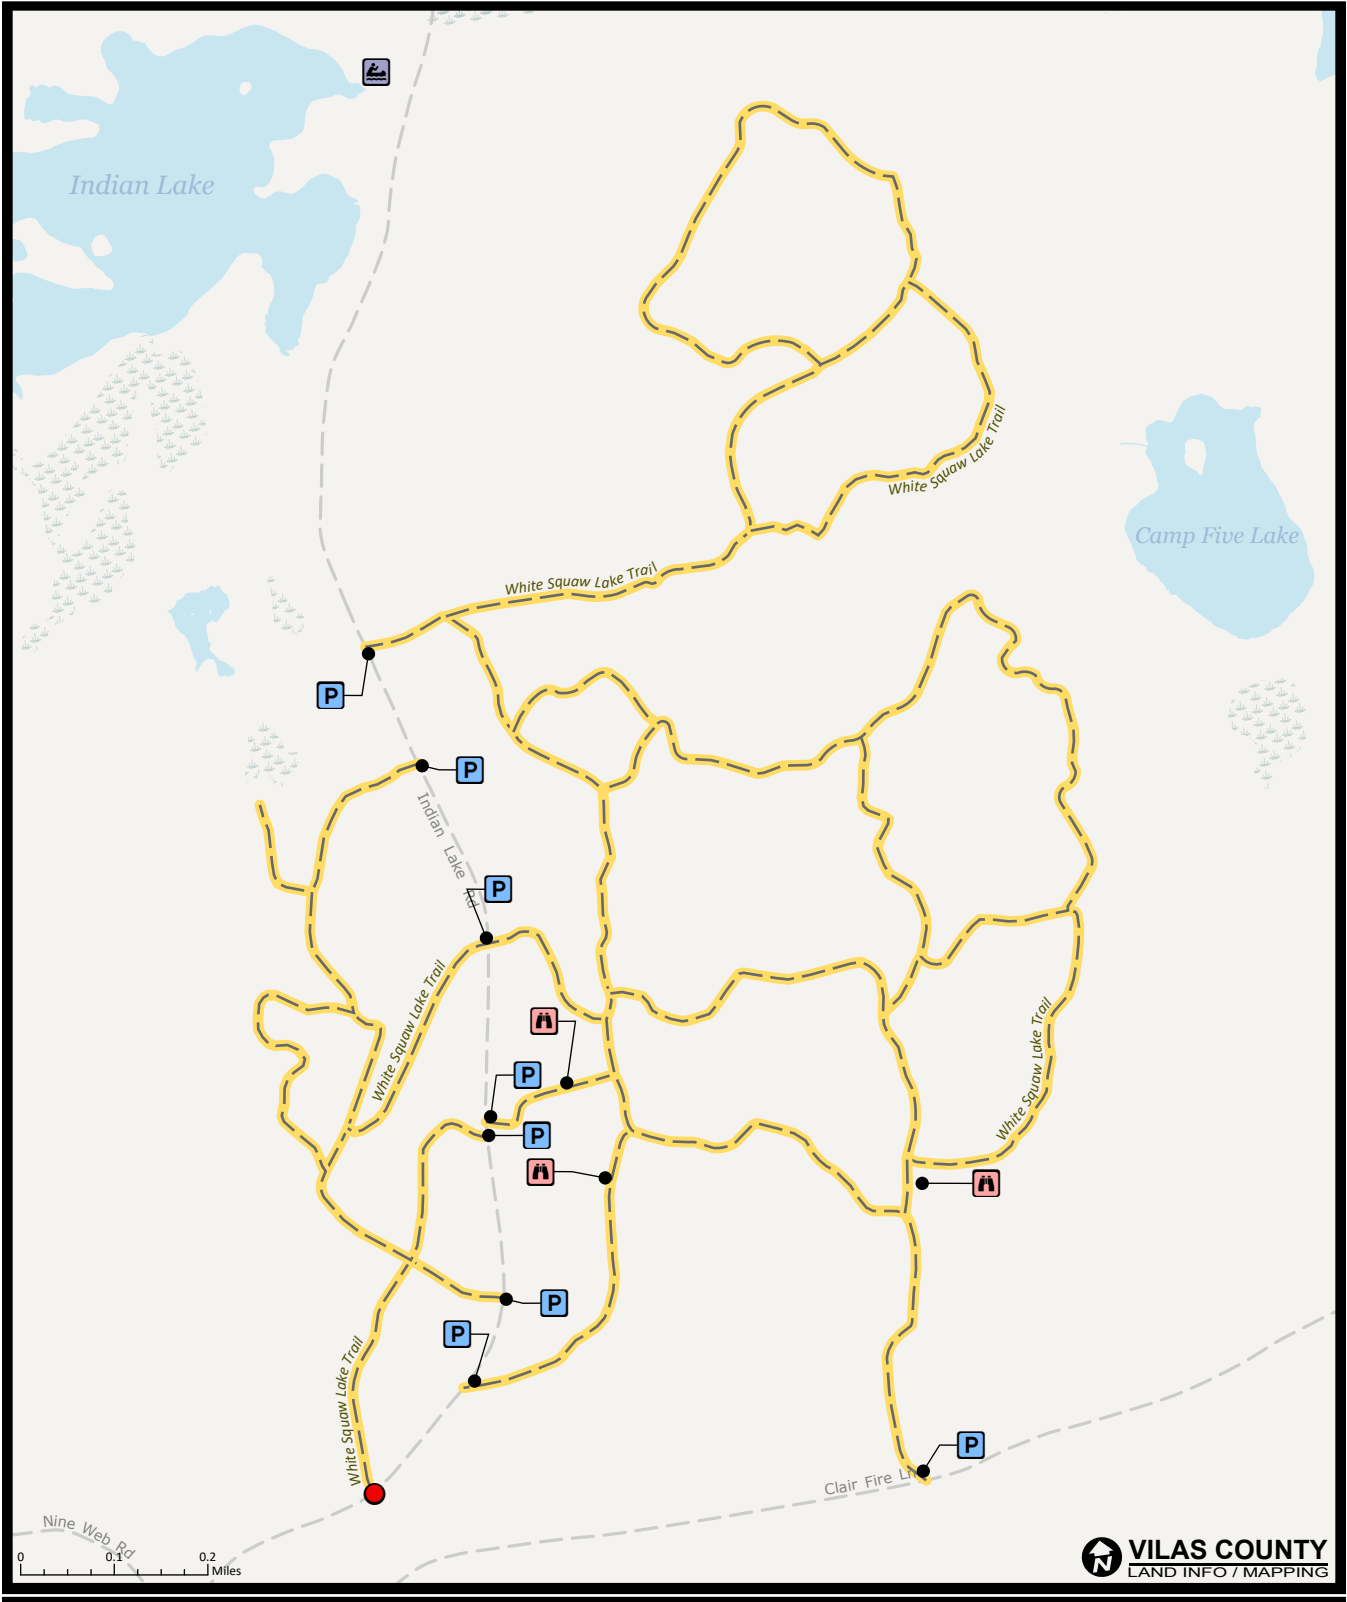

TRAIL MAP #52

WHITE SQUAW LAKE TRAIL

Hiking • Birdwatching • Hunting • Leashed Pets Allowed

- Hike/Bike Trail
- Trail Head
- Parking
- Carry-In Lake Access
- Wildlife Opening