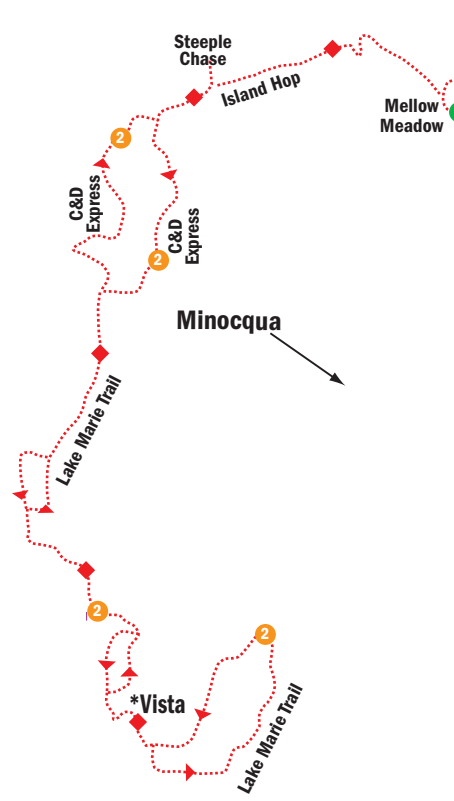

\*Vista

### Map Section #1

#### MAP KEY

X-C Skiing Groomed	Snowshoe
	One-Way Trail
	Two-Way Trail
	Shelter
	Restroom
	Parking
	Easy/Beginner
	Intermediate
	Expert/Advanced