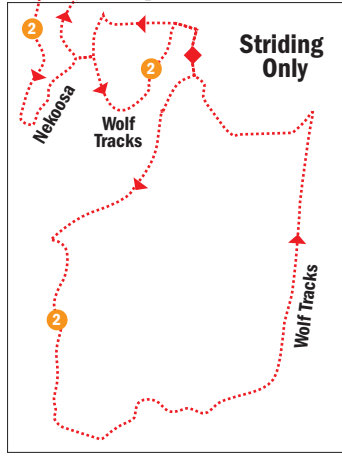

\*Vista

### Map Section #1

#### MAP KEY

X-C Skiing Groomed	Snowshoe
	One-Way Trail
	Two-Way Trail
	Shelter
	Restroom
	Parking
	Easy/Beginner
	Intermediate
	Expert/Advanced