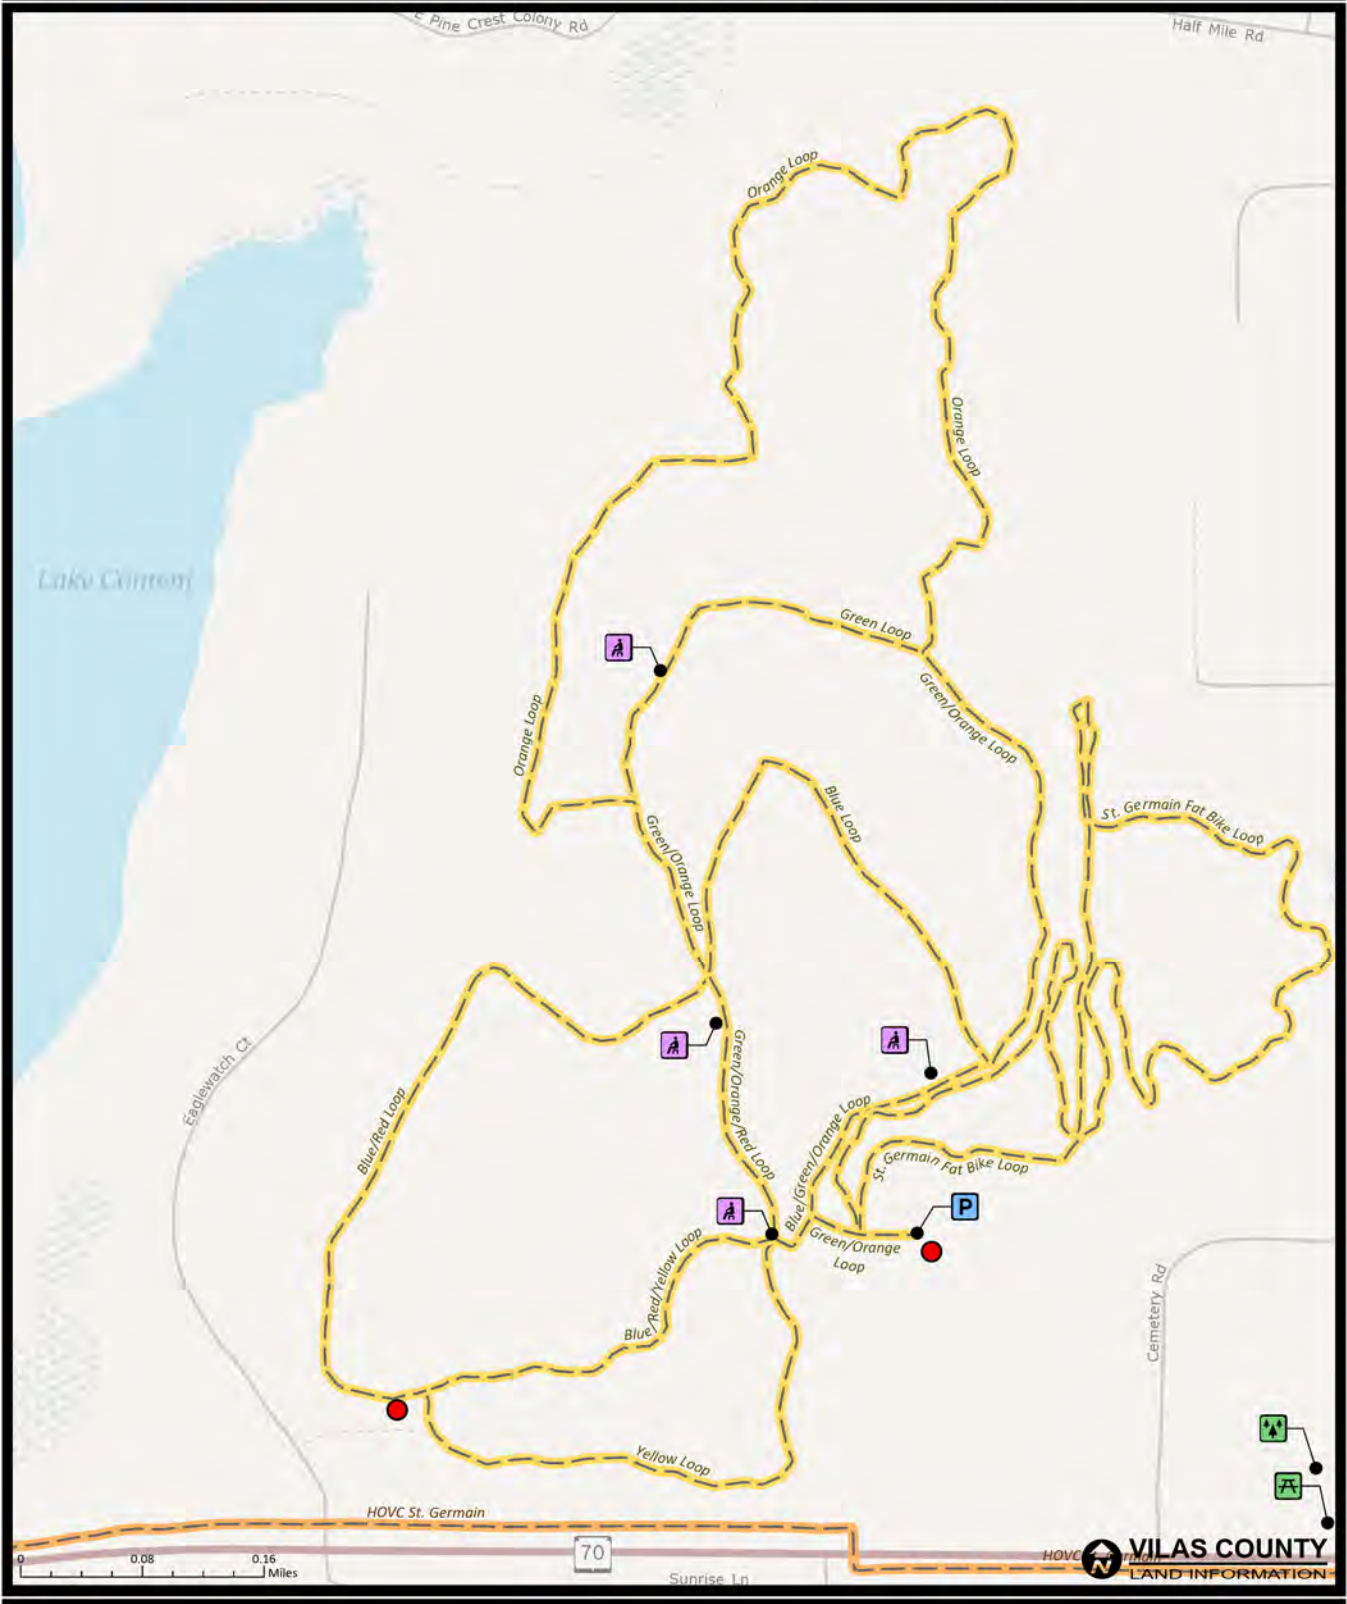

TRAIL MAP #2

AWASSA NATURE PRESERVE AND HIKING TRAILS

Hiking • Winter Biking • Cross Country Skiing • Snowshoeing • Leashed Pets Allowed • Hunting