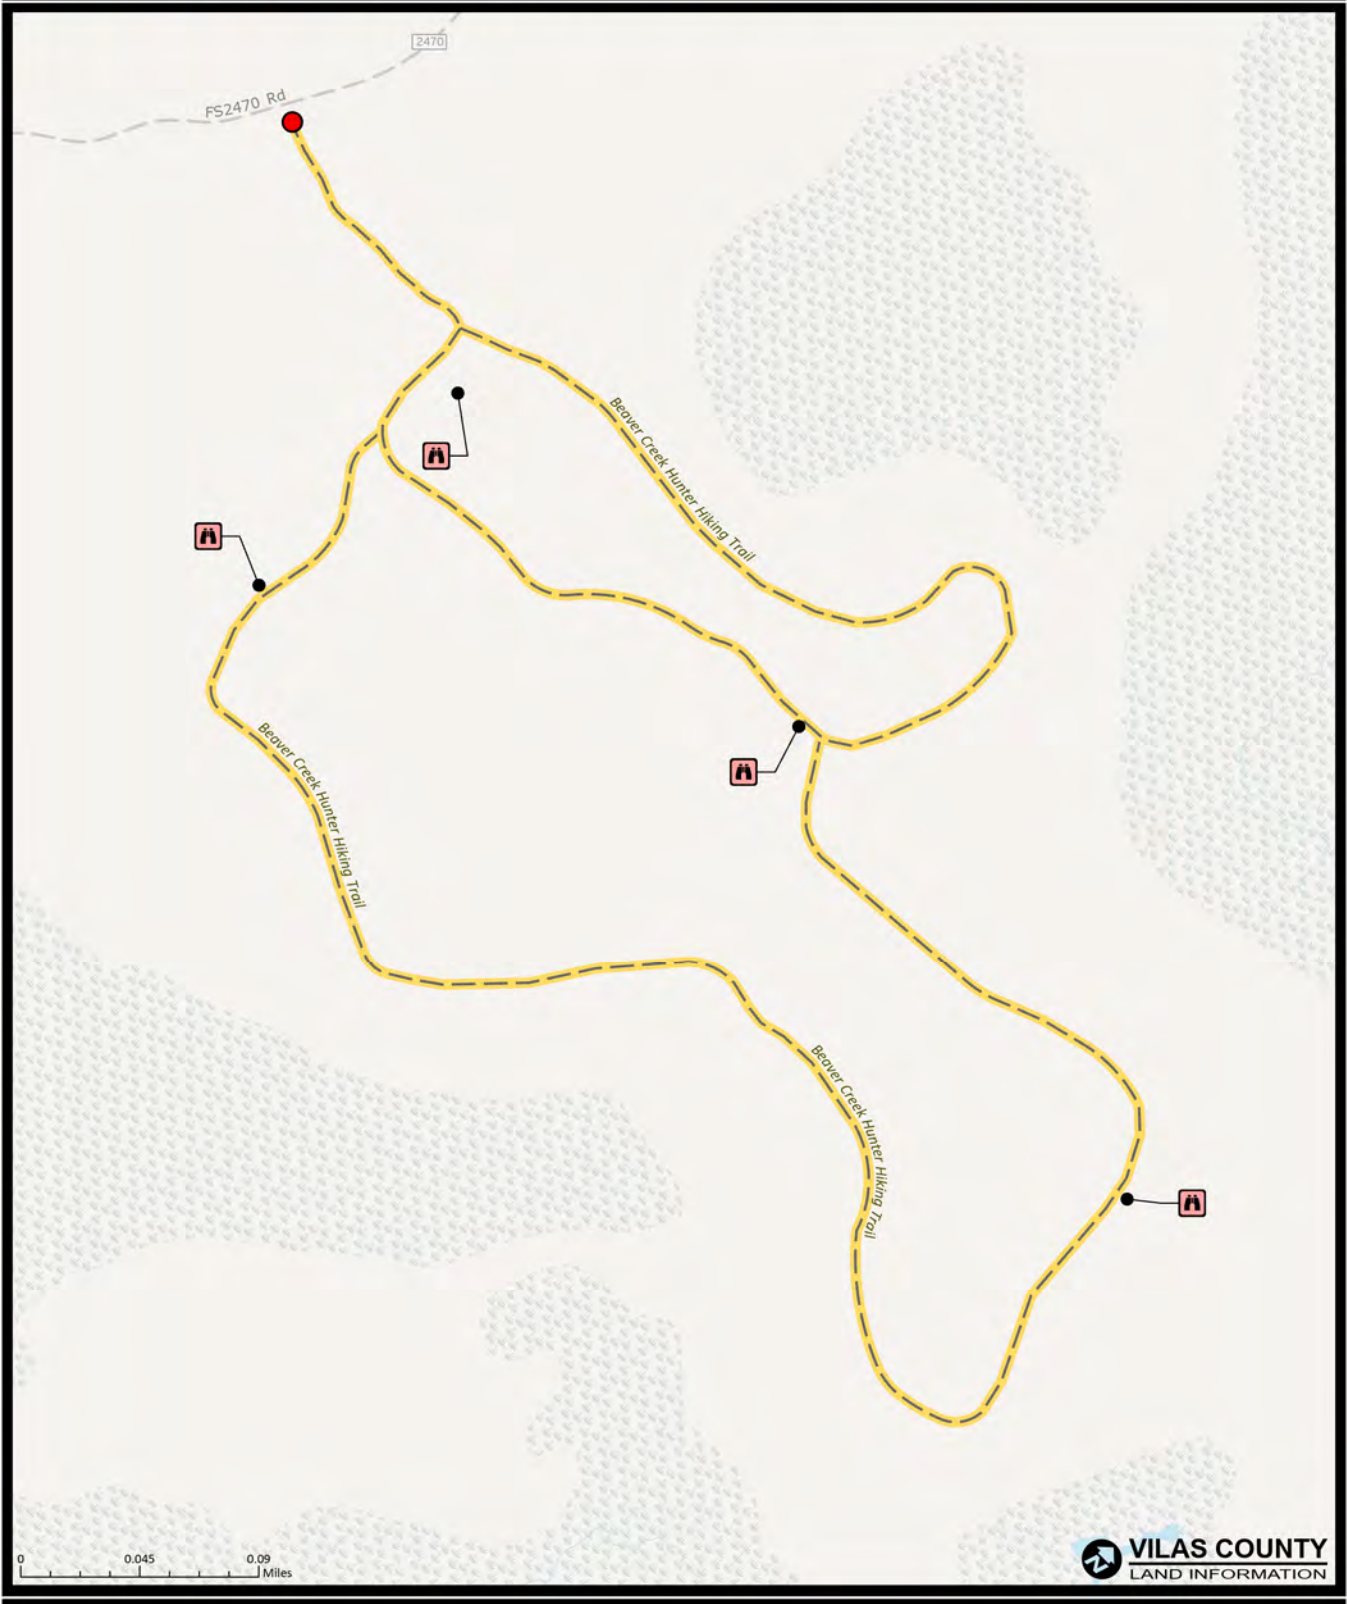

TRAIL MAP #57

BEAVER CREEK HUNTER HIKING TRAIL

Hiking • Snowshoeing • Hunting

Hike/Bike Trail

Trail Head

Wildlife Opening