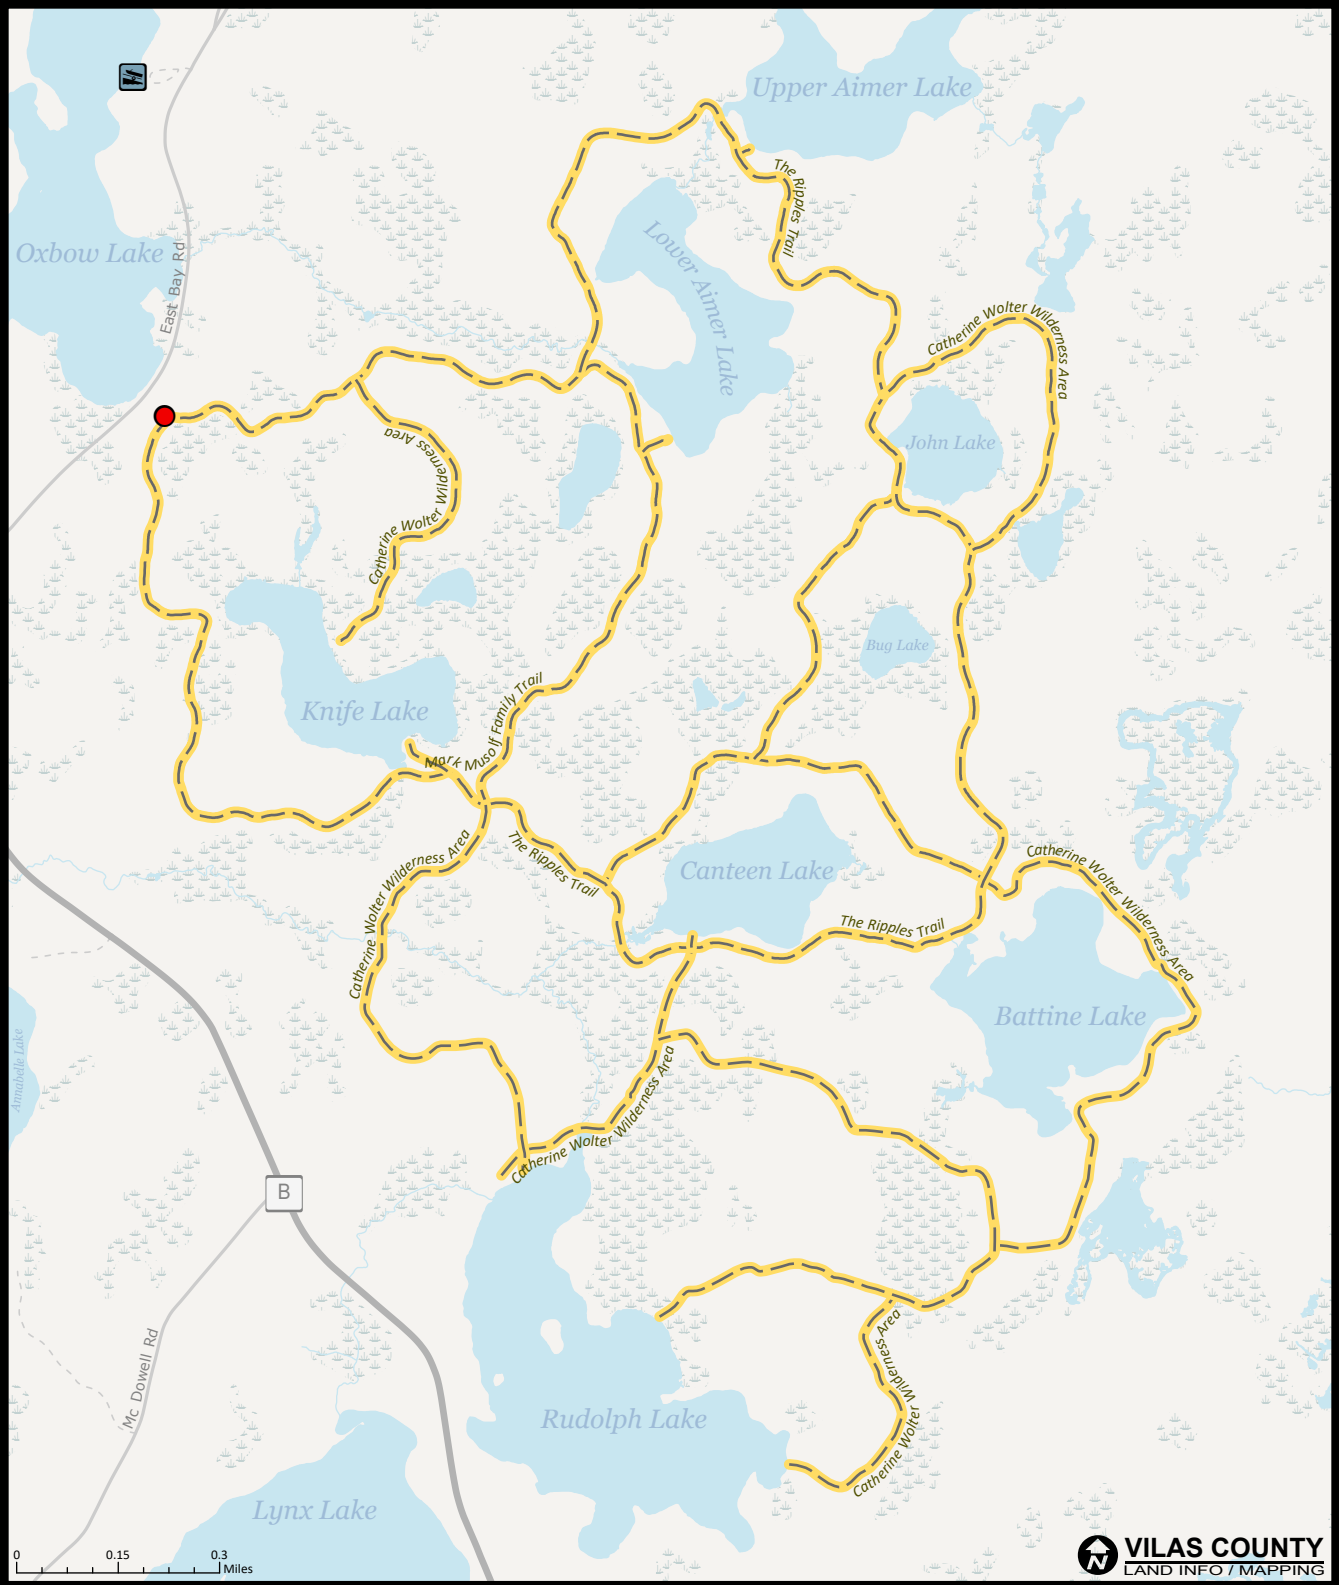

TRAIL MAP #4

CATHERINE WOLTER WILDERNESS AREA

Hiking • Groomed Skiing • Snowshoeing • Birdwatching • Hunting • Leashed Pets Allowed

- Hike/Bike Trail
- Trail Head
- Boat Ramp