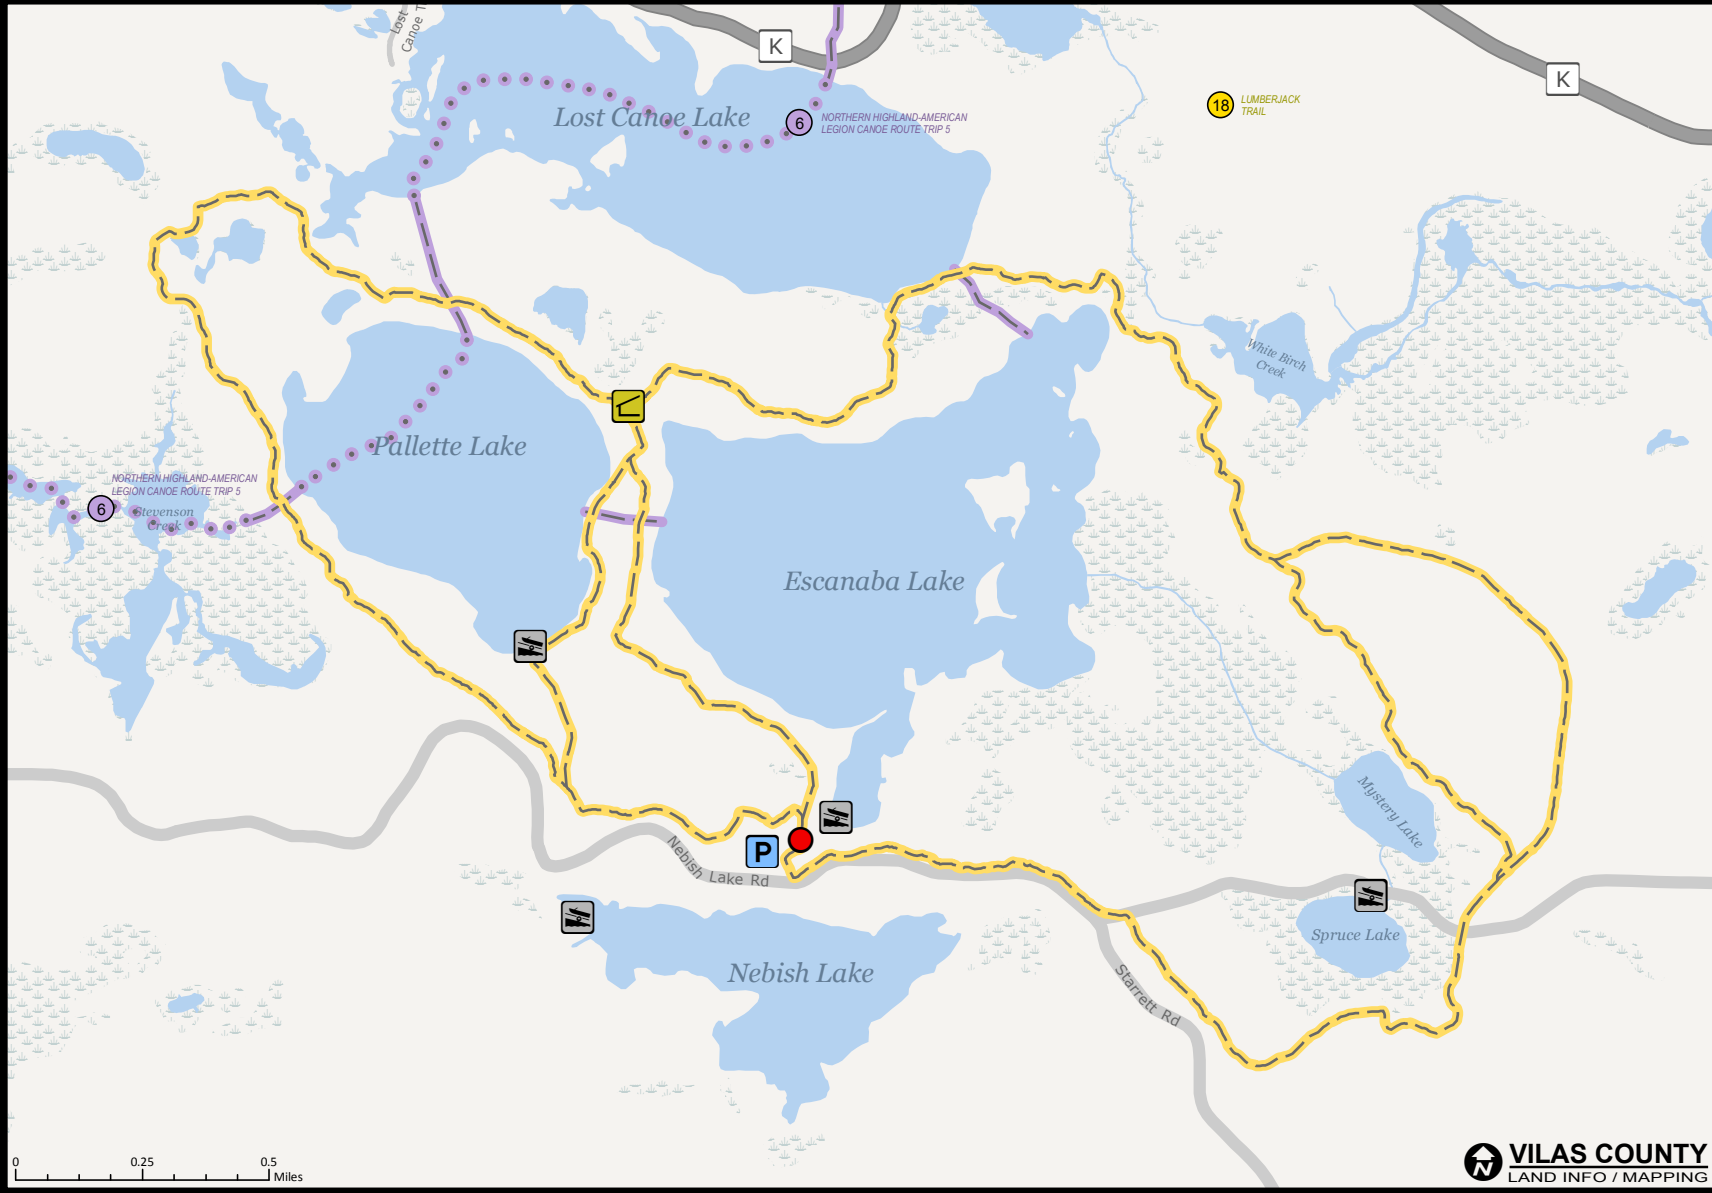

ESCANABA-PALLETTE LAKE TRAILS

- Groomed Skiing
- Hiking
- Birdwatching
- Leashed Pets, Not On Snow
- Pass Required

- Land Trail
- Portage Trail
- Paddling Route
- 18 Land Trail
- 6 Paddling Route
- Lake Access
- Parking
- Shelter
- Trail Head

0 0.25 0.5 Miles