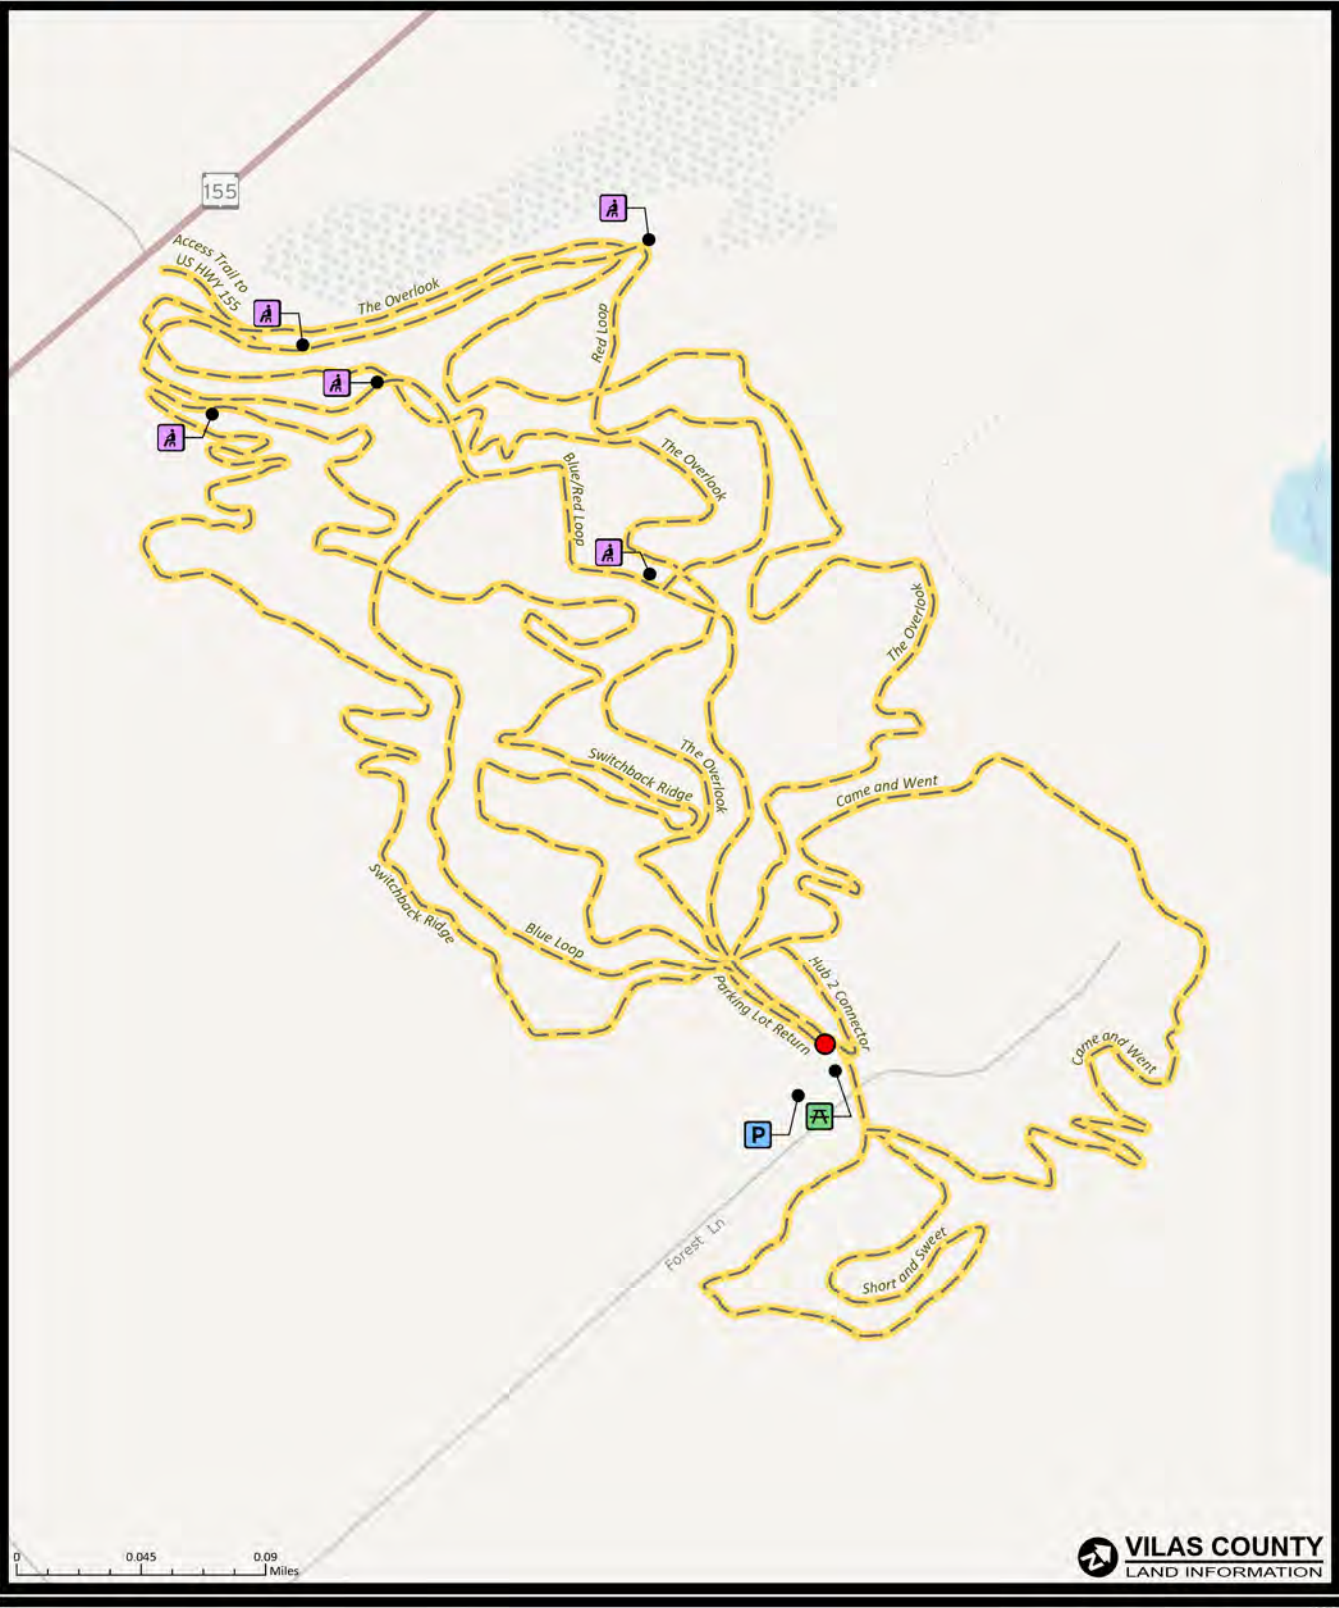

TRAIL MAP #11

FERN RIDGE TRAILS

Hiking • Mountain & Winter Biking • Snowshoeing • Leashed Pets Allowed • Picnic Area

- Hike/Bike Trail
- Trail Head
- Picnic Area
- Bench
- Parking