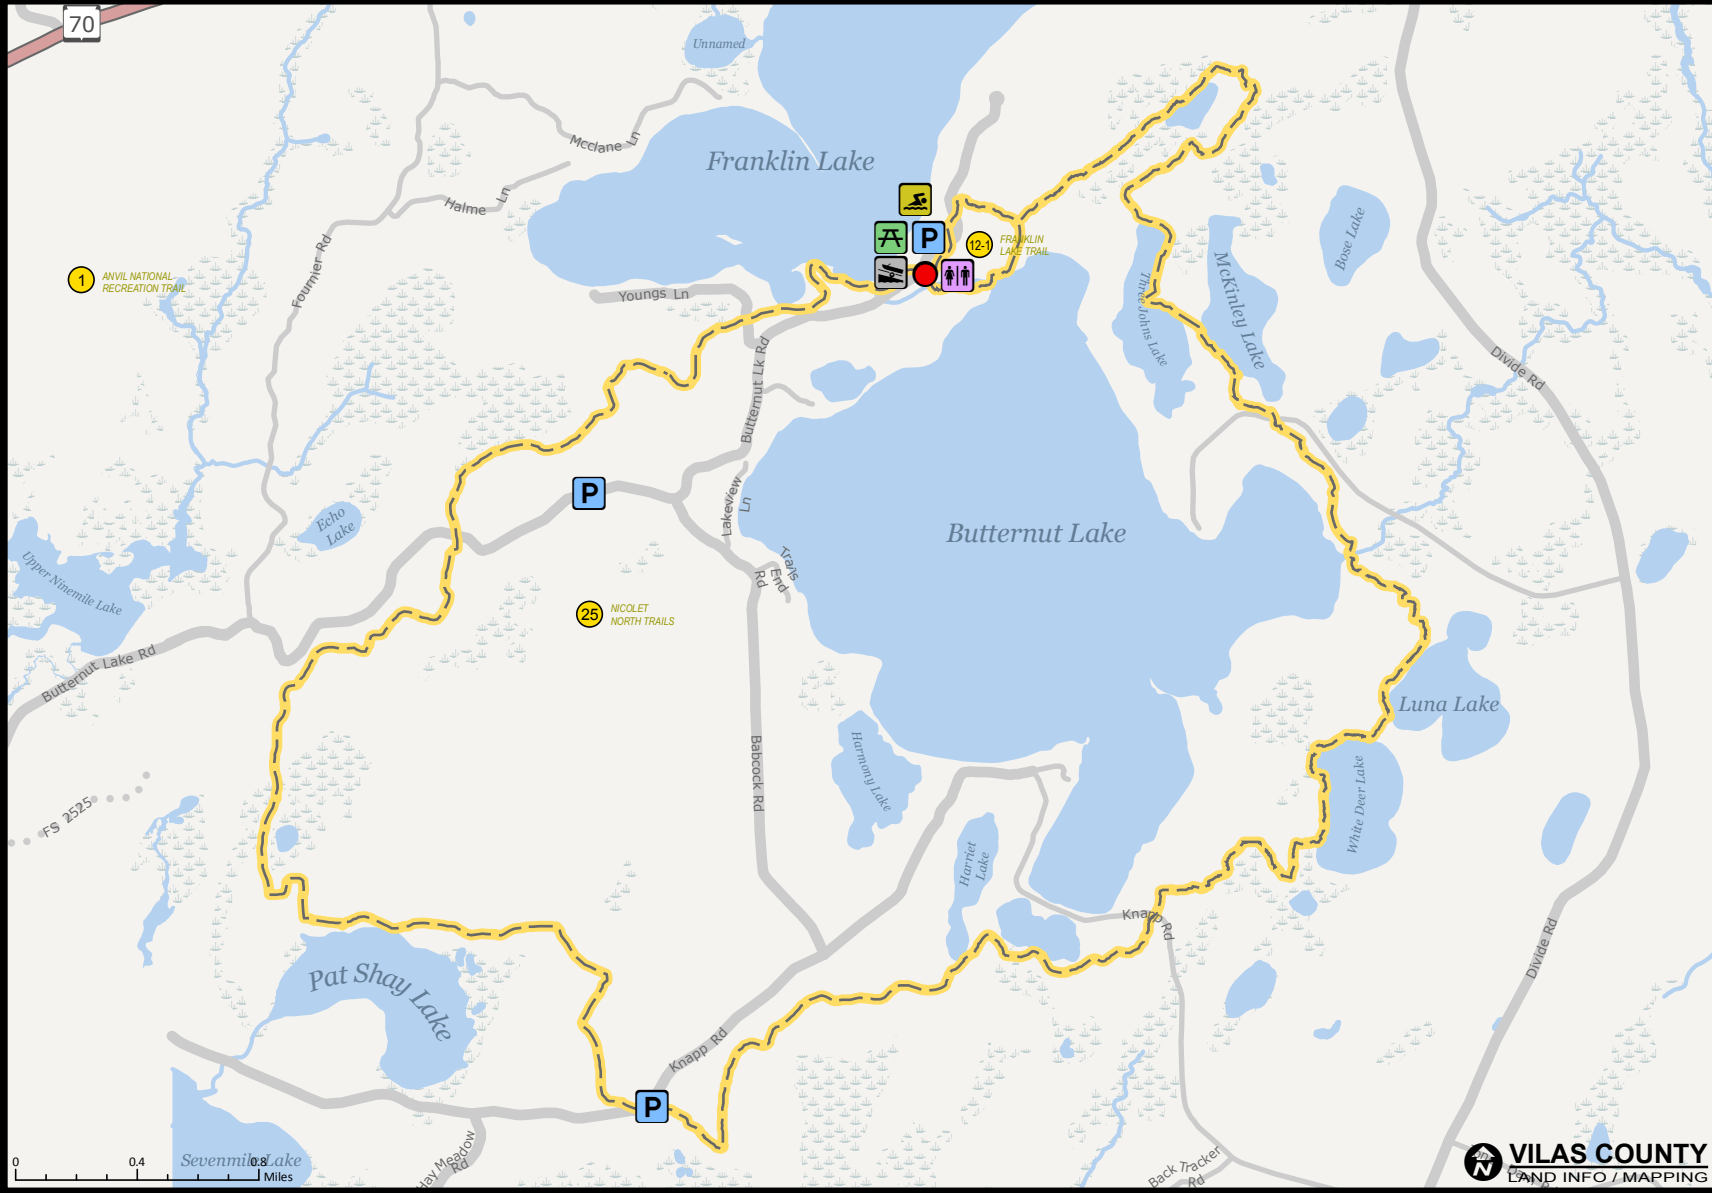

HIDDEN LAKES TRAIL

- Hiking
- Snowshoeing
- Birdwatching
- Leashed Pets Allowed
- Parking Fee

- Land Trail
- Land Trail
- Lake Access
- Parking
- Picnic Area
- Restroom
- Swimming
- Trail Head