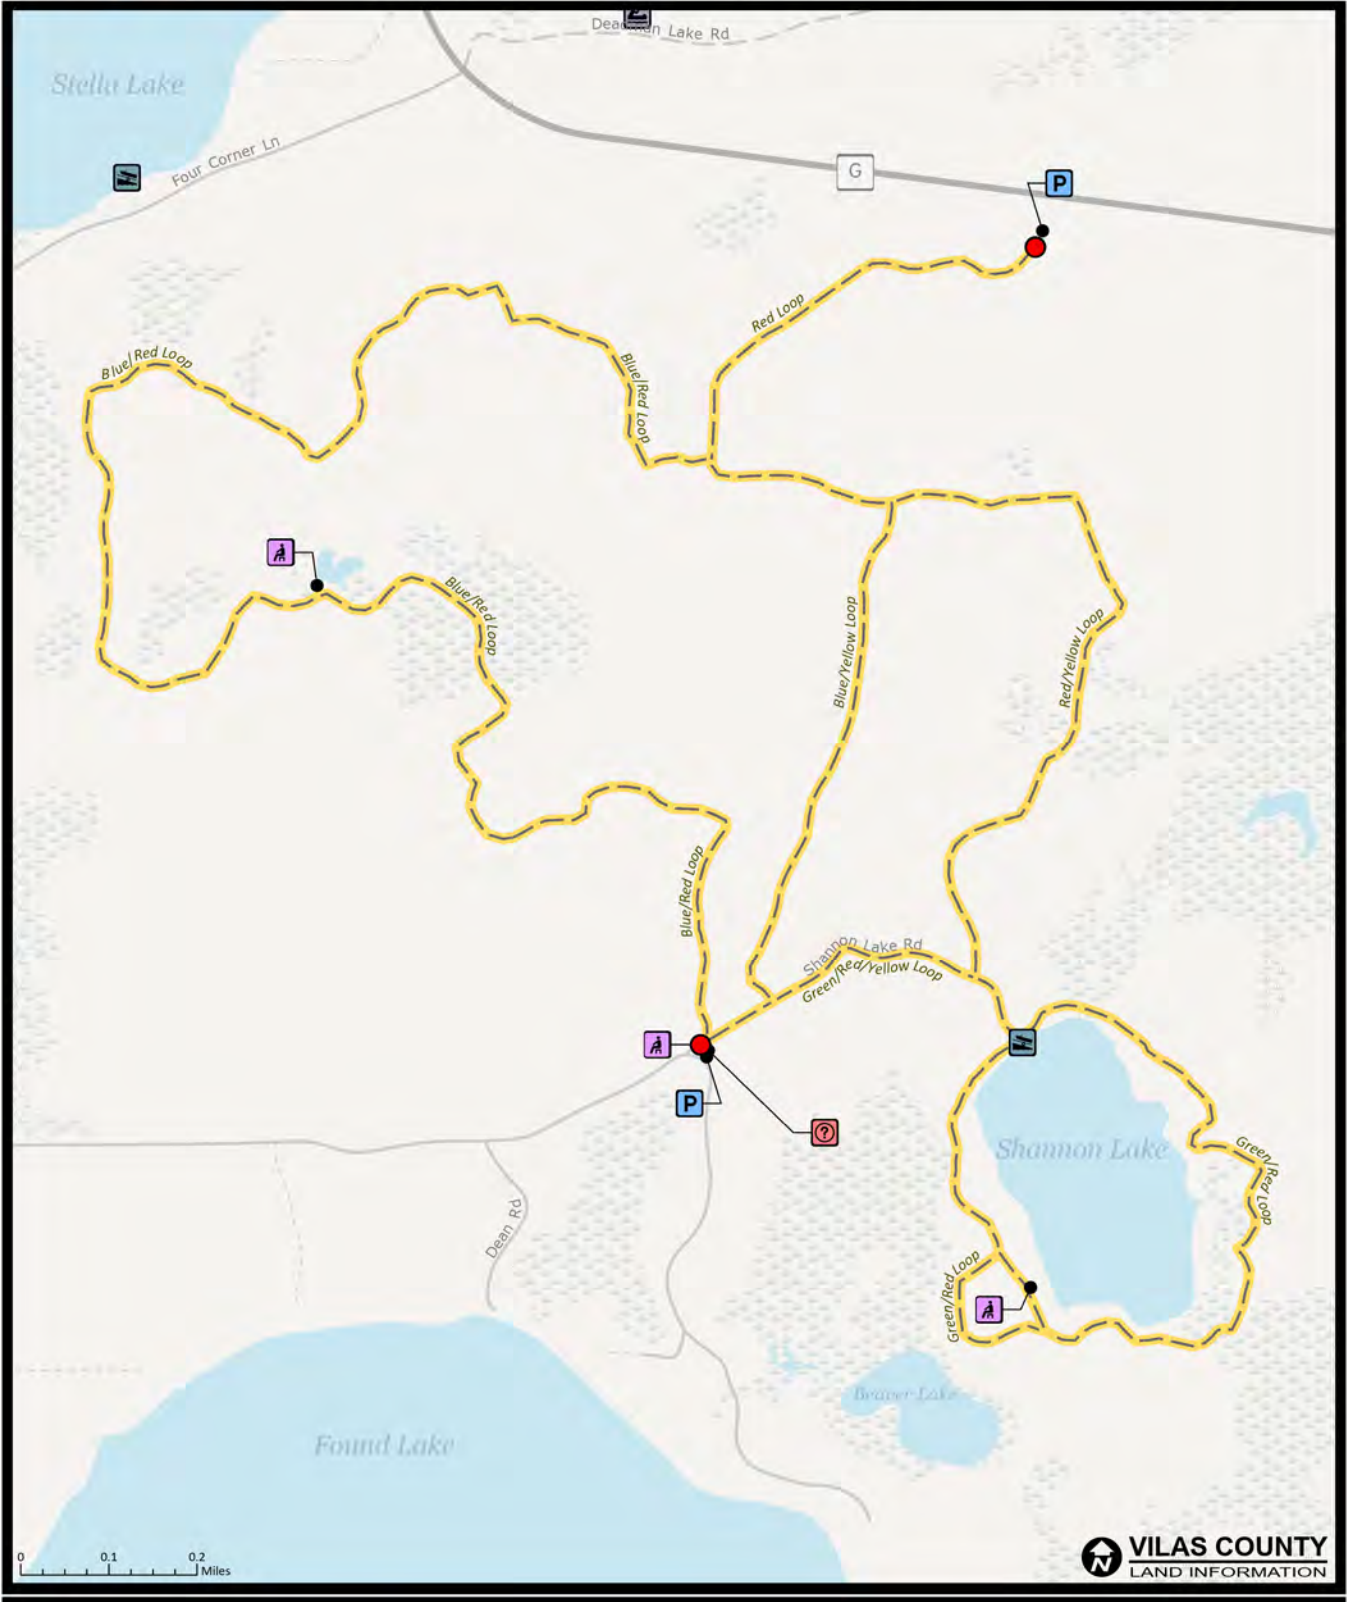

TRAIL MAP #41

SHANNON TRAILS

Hiking • Hunting • Mountain Biking • Winter Biking • Skiing • Snowshoeing • Leashed Pets Allowed • Birdwatching

- Hike/Bike Trail
- Carry-In Lake Access
- Boat Ramp
- Bench
- Trail Head
- Parking
- Info Station