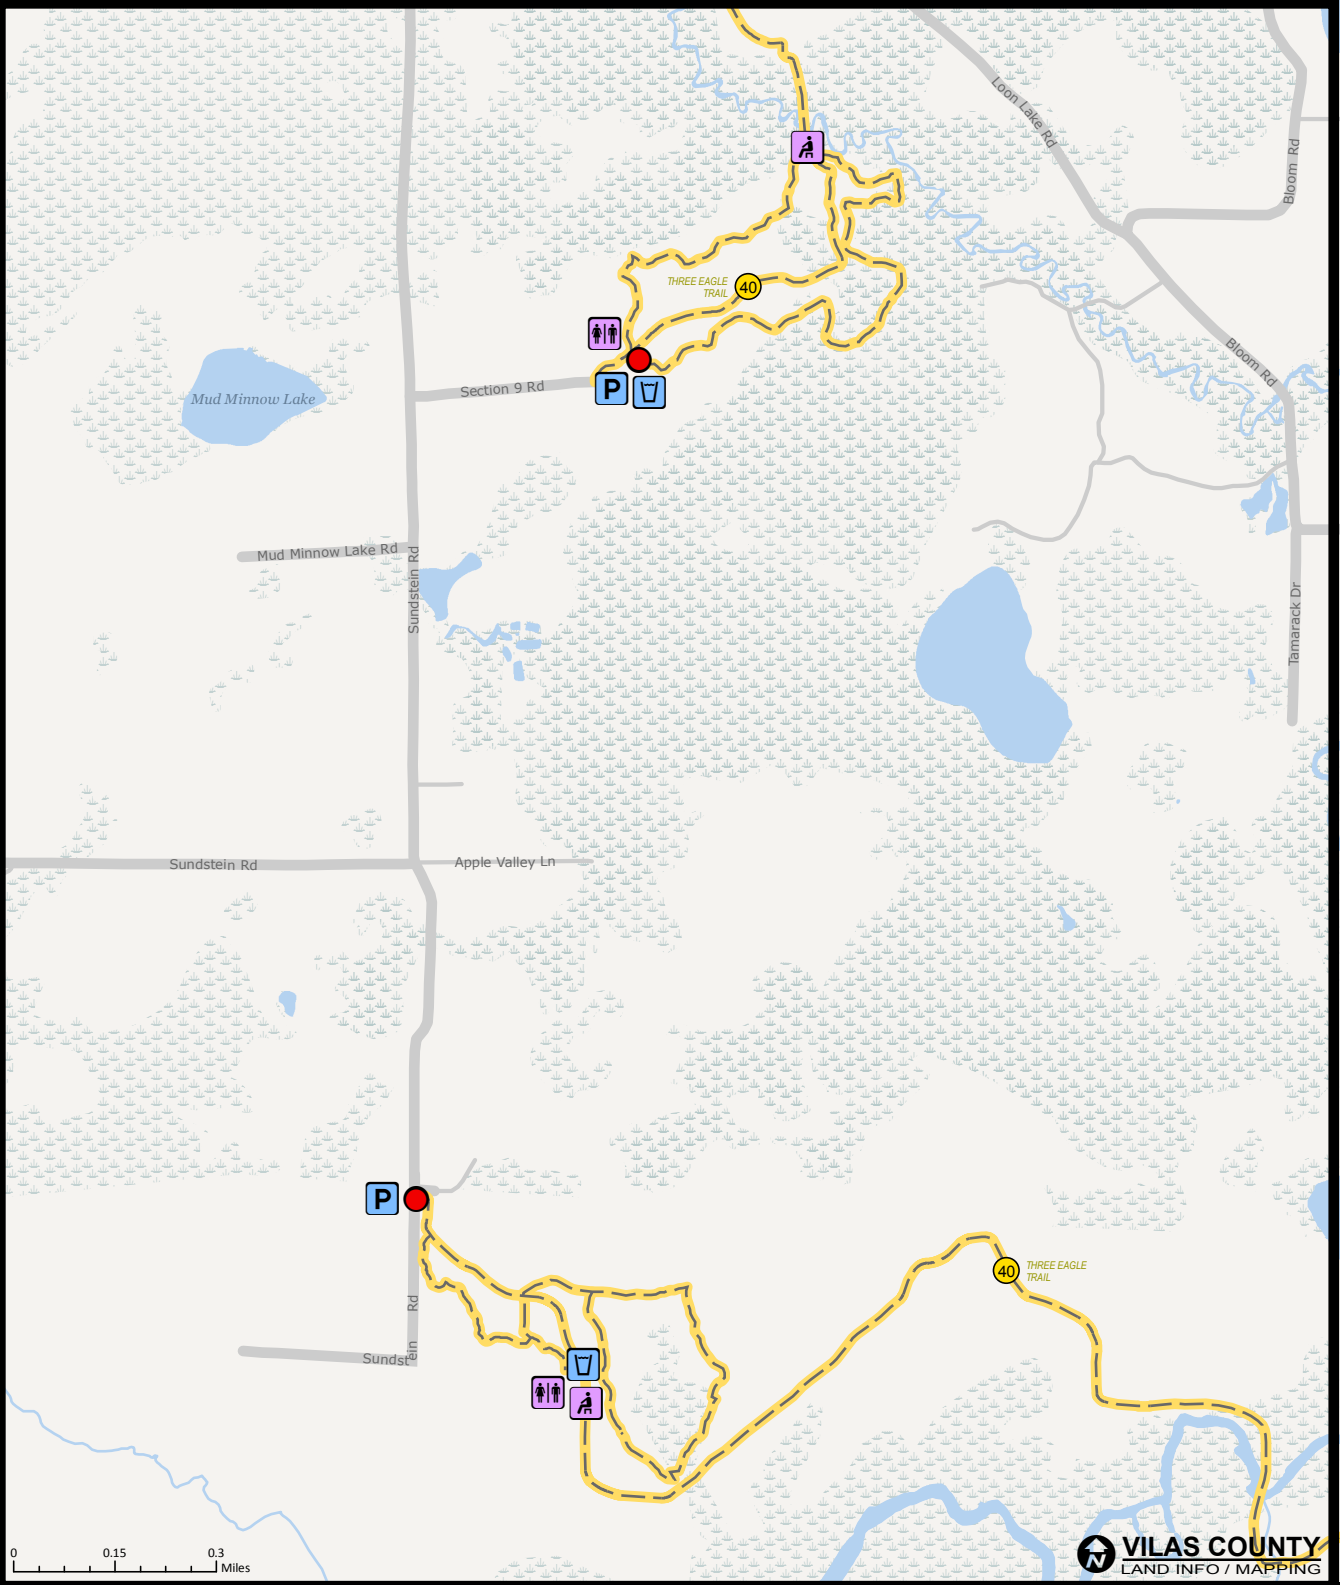

Hiking

Skiing

Snowshoeing

Leashed
Pets Allowed

Land Trail

Land Trail

Parking

Water

Restroom

Bench

Trail Head