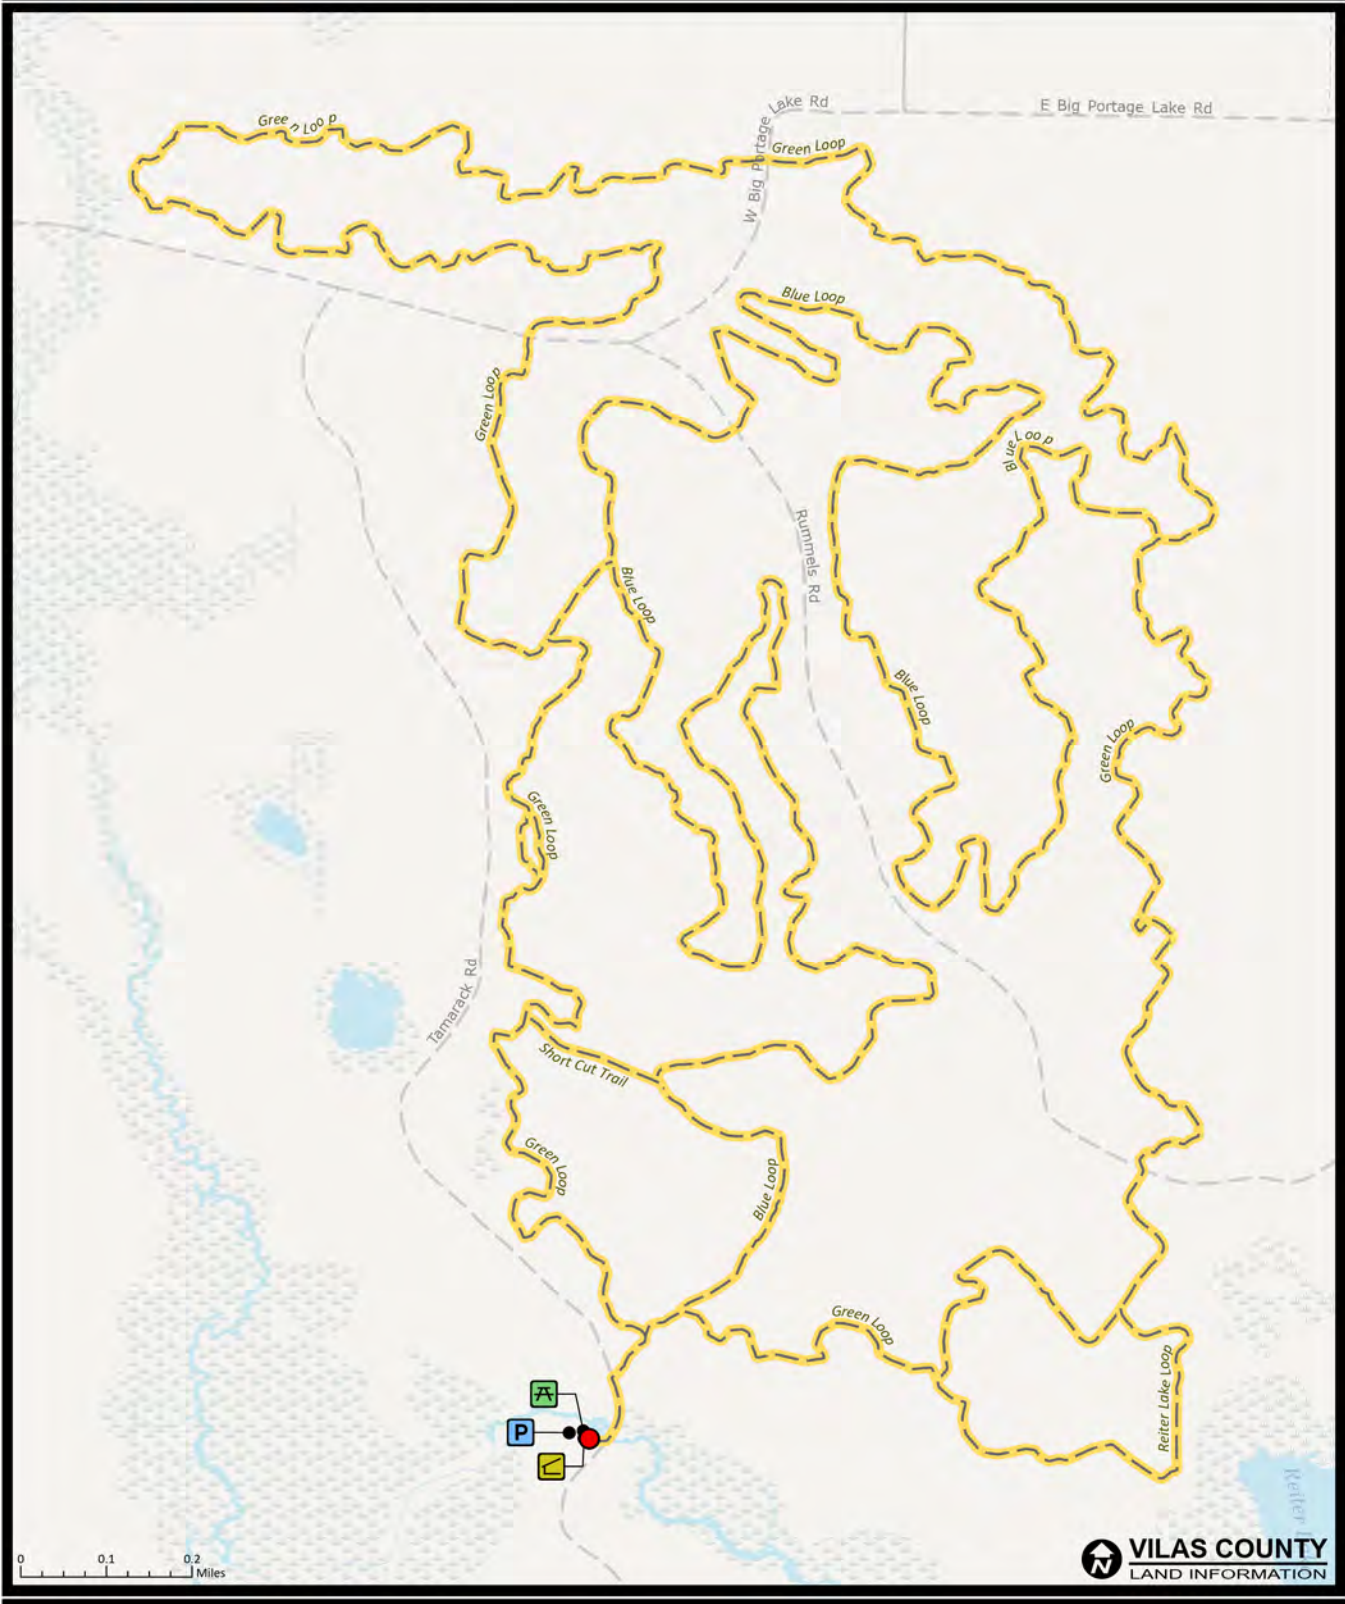

TRAIL MAP #20

THE TAMARACKS OHM SNOWSHOE TRAILS

Snowshoeing Only • Picnic Area

- Hike/Bike Trail
- Picnic Area
- Shelter
- Trail Head
- Parking