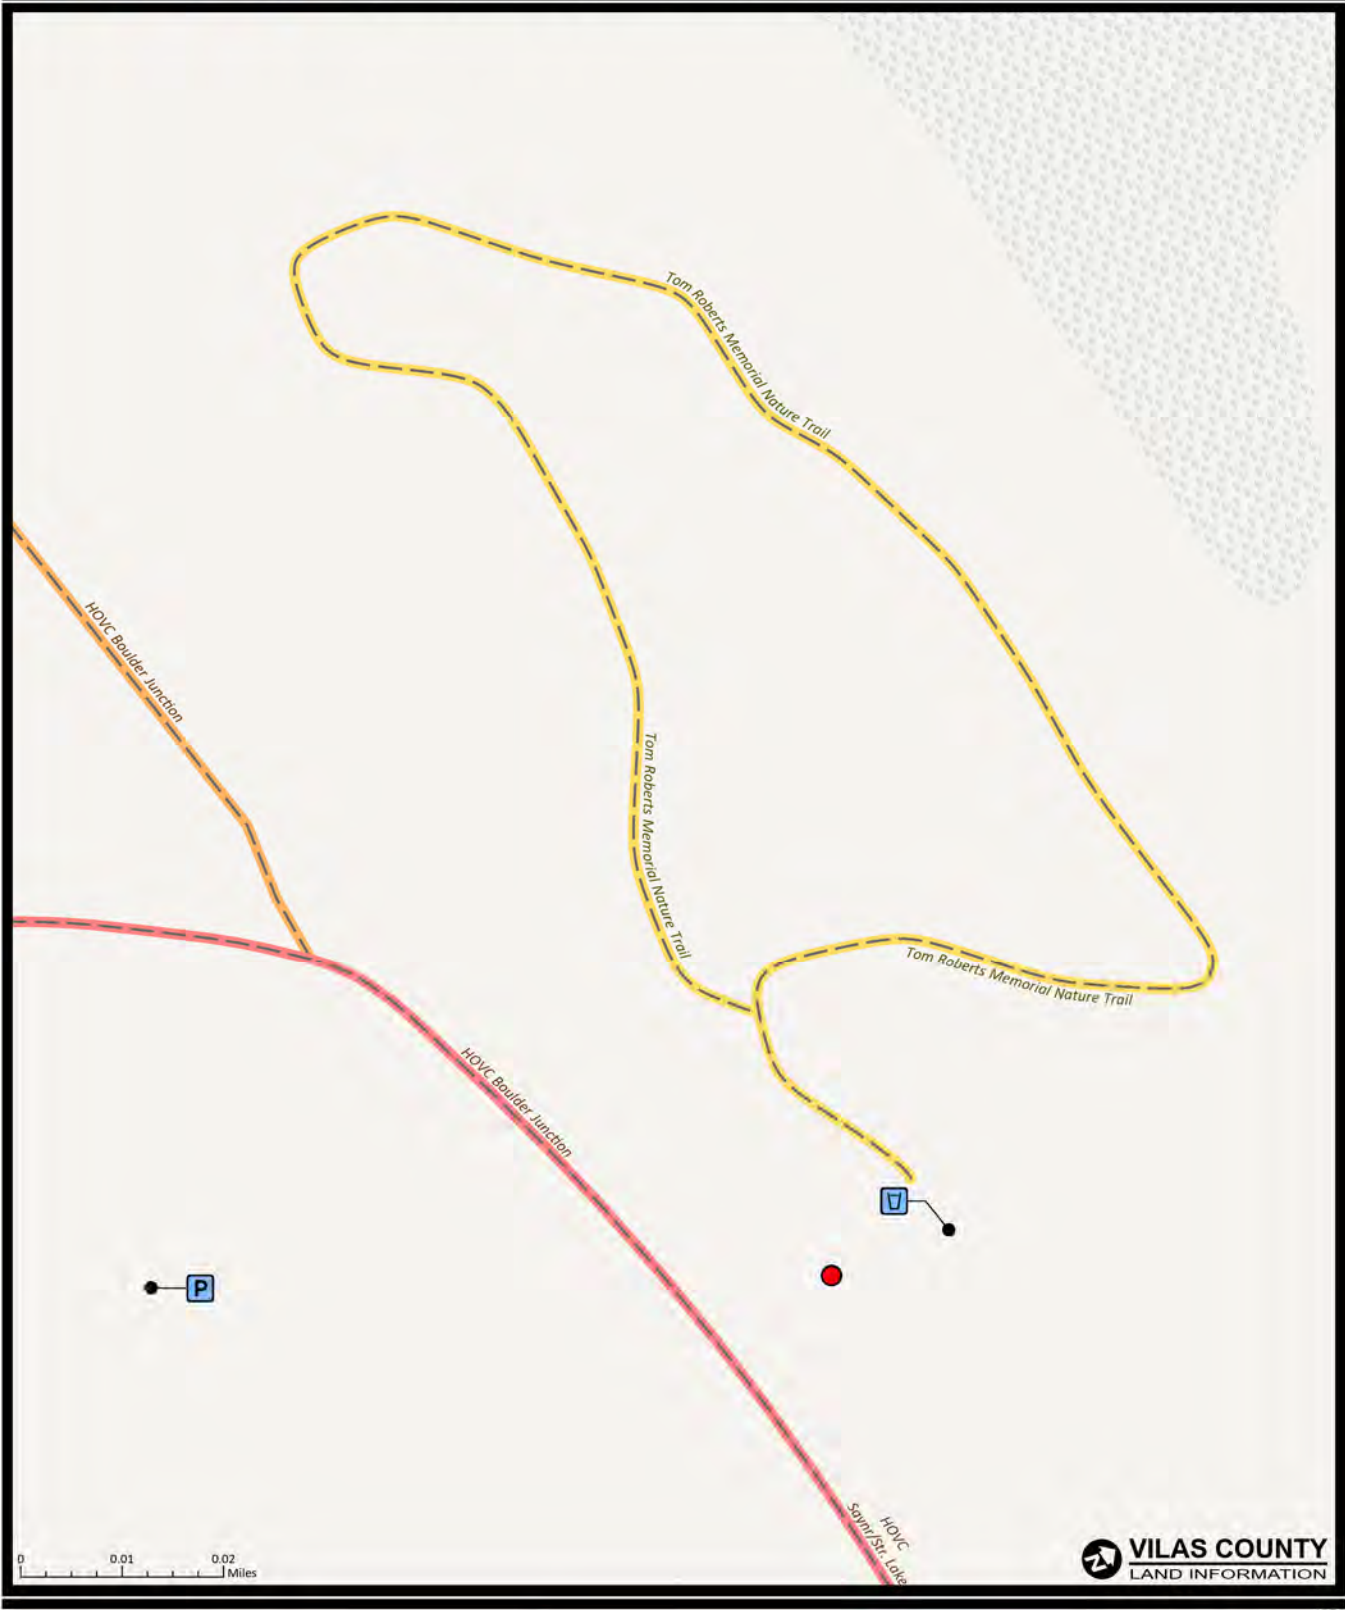

TRAIL MAP #48

TOM ROBERTS MEMORIAL NATURE TRAIL

Hiking • Hunting • Birdwatching • Disabled Access • Parking Fee Req'd

- Hard-Surface Trail
- Bike Route
- Trail Head
- Water
- Parking
- Hike/Bike Trail