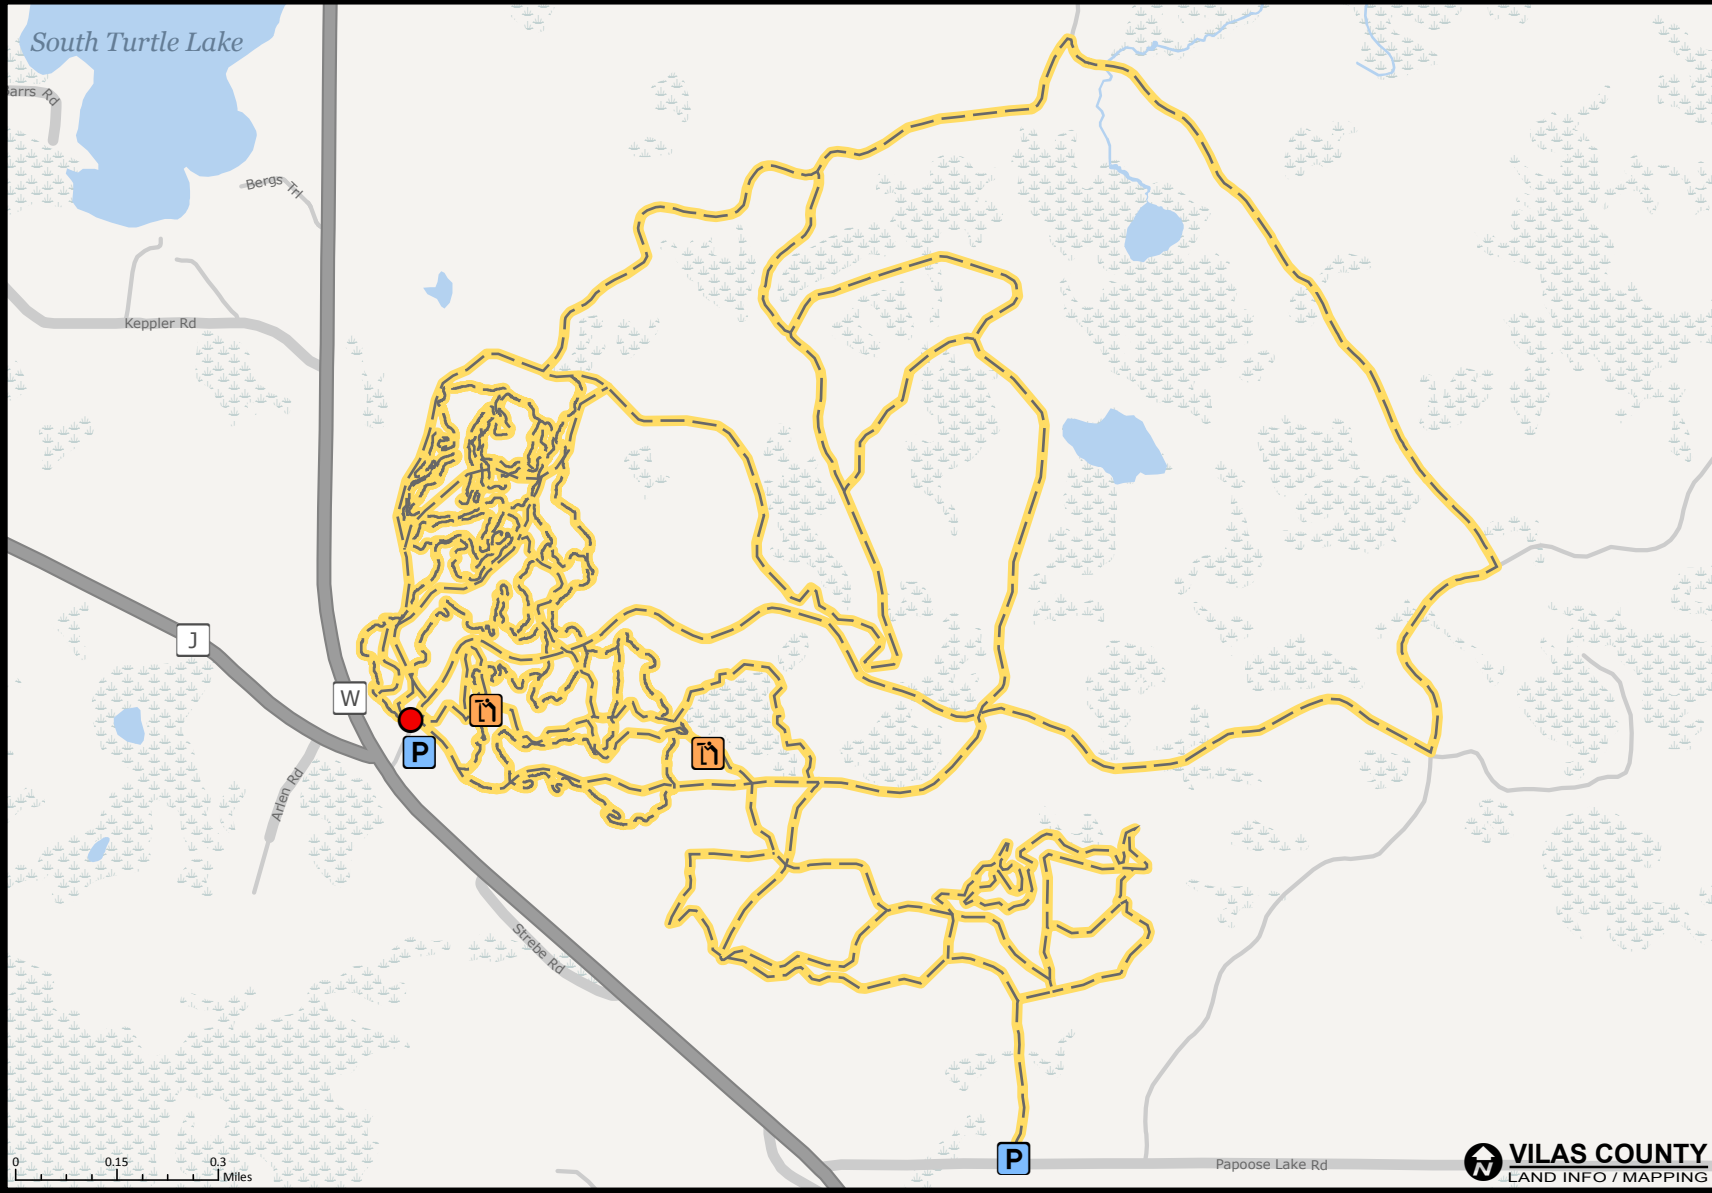

WINMAN TRAILS

- Land Trail
- Parking
- Overlook
- Trail Head