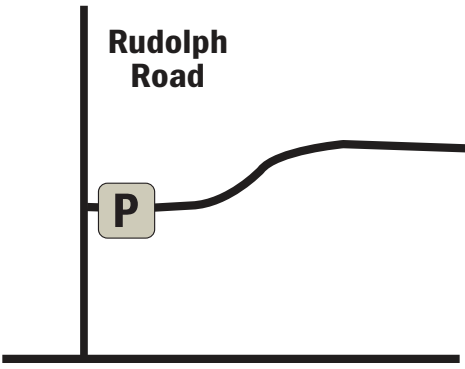

Hwy. 70

To St. Germain

Intermittent Stream

Little Arbor Vitae Lake

Rudolph Road

Town Line Road

Madeline Lake Road

Madeline Lake