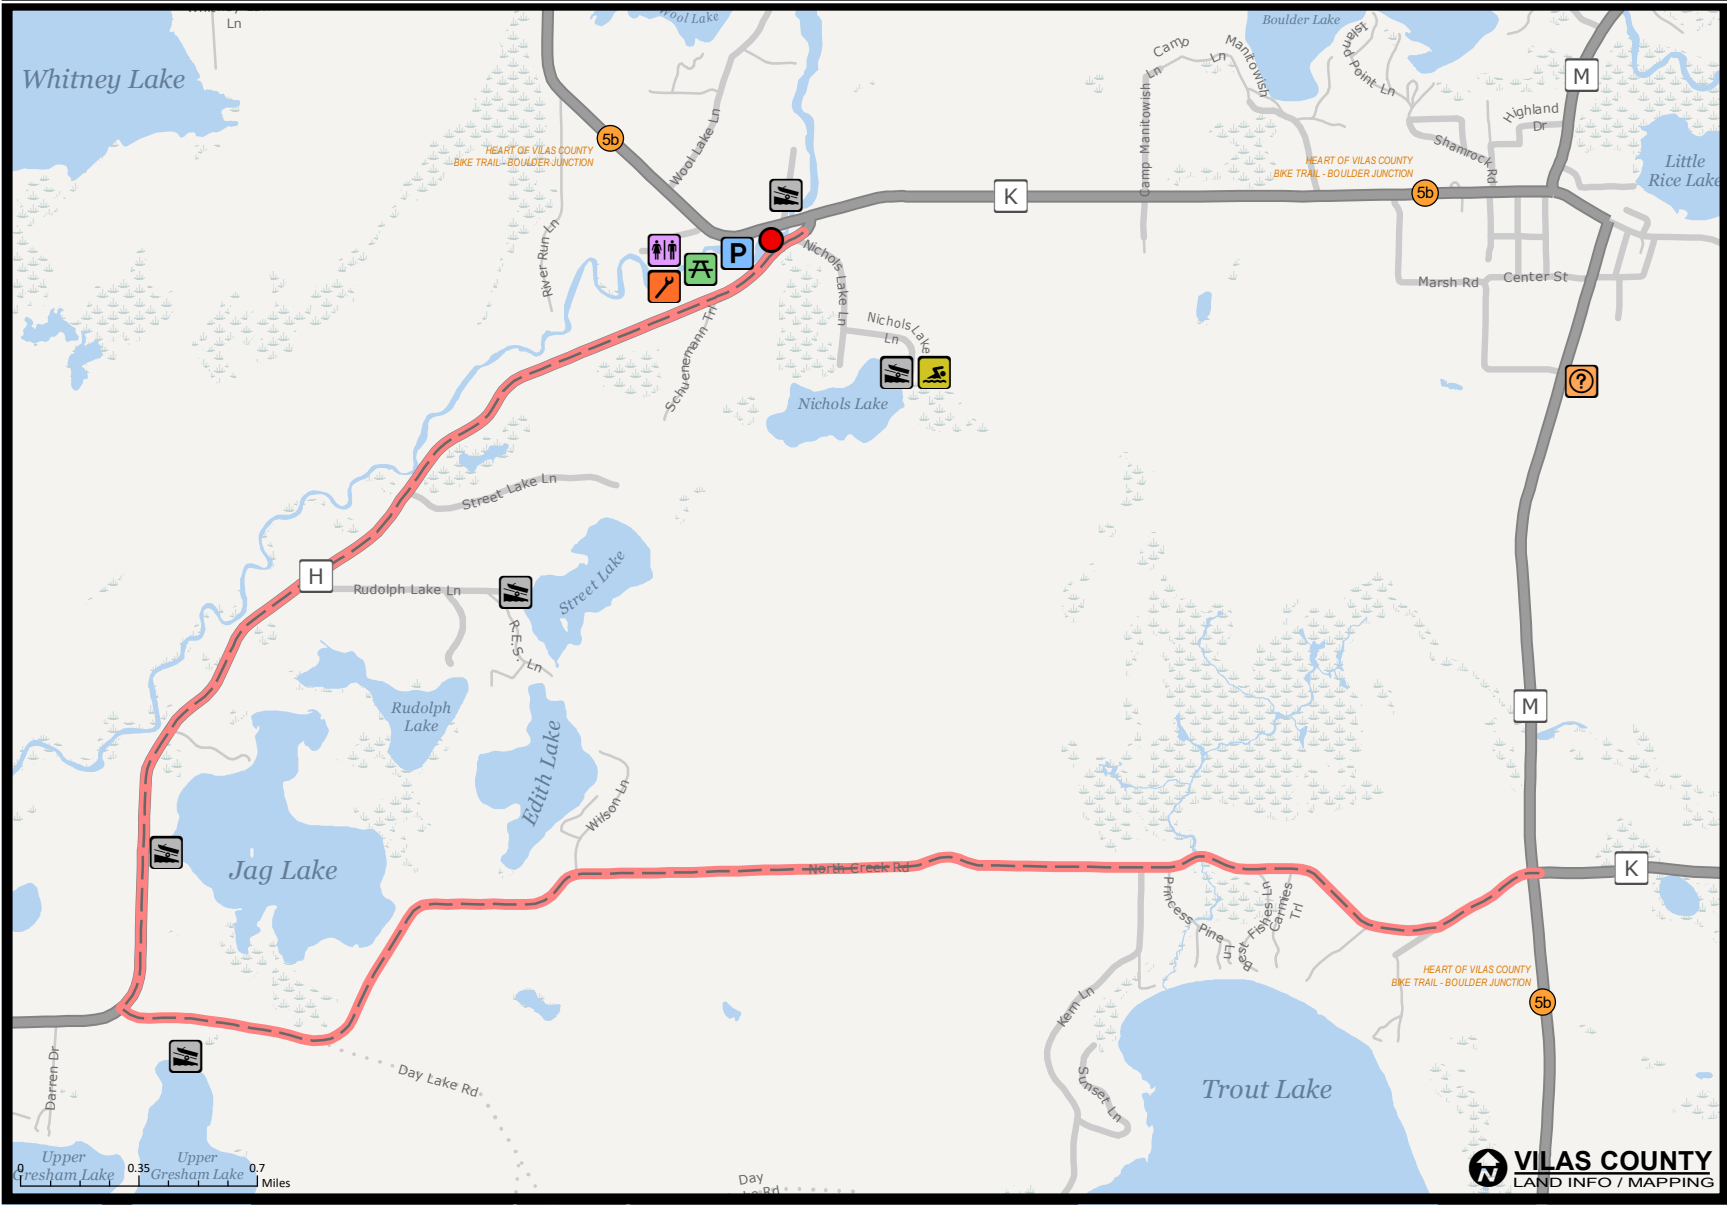

Hiking

Paved Biking

Leashed Pets Allowed

- Route
- Hard-Surface Trail
- Parking
- Bike Repair Station
- Chamber of Comm./Info.
- Swimming
- Restroom
- Lake Access
- Trailhead