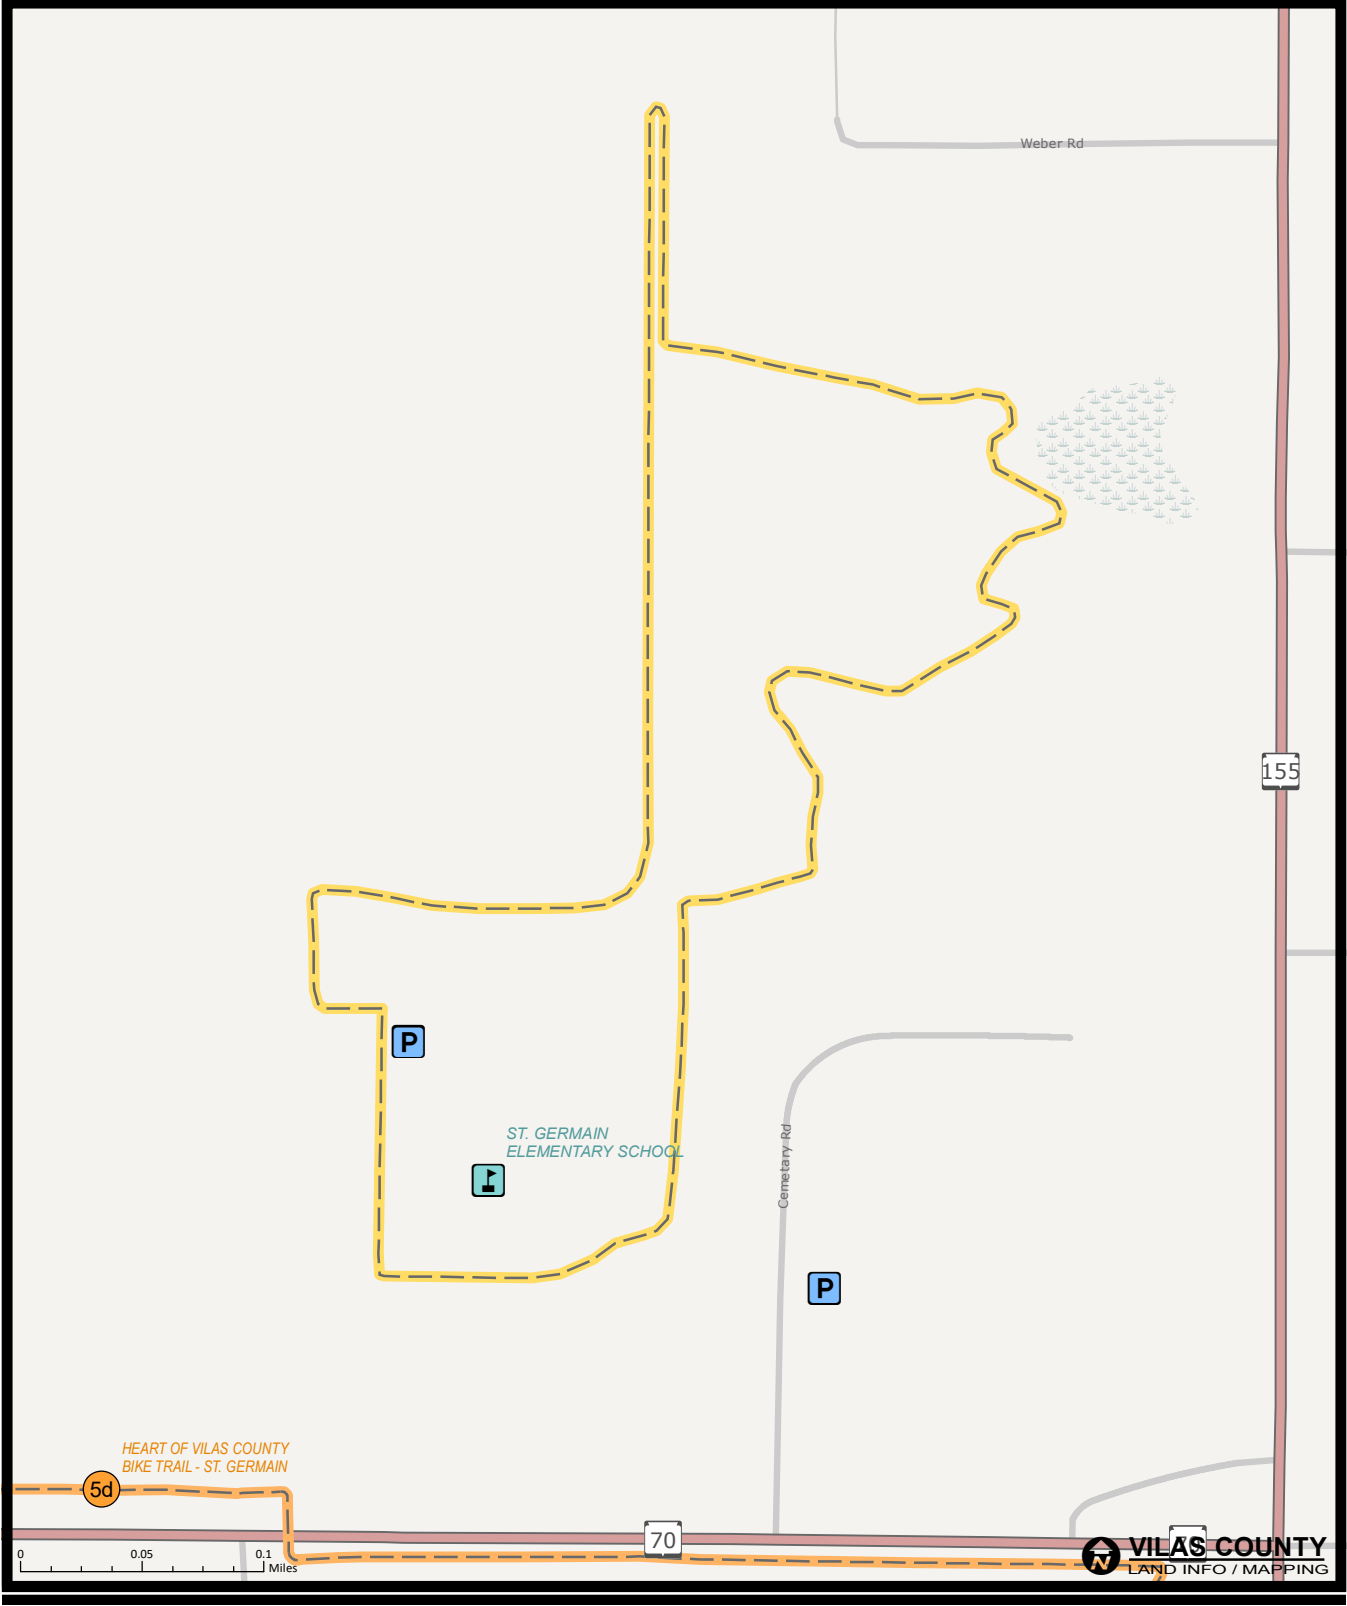

ST. GERMAIN FAT BIKE LOOP

- Land Trail
- Hard Surface Trail
- Hard Surface Trail
- Parking