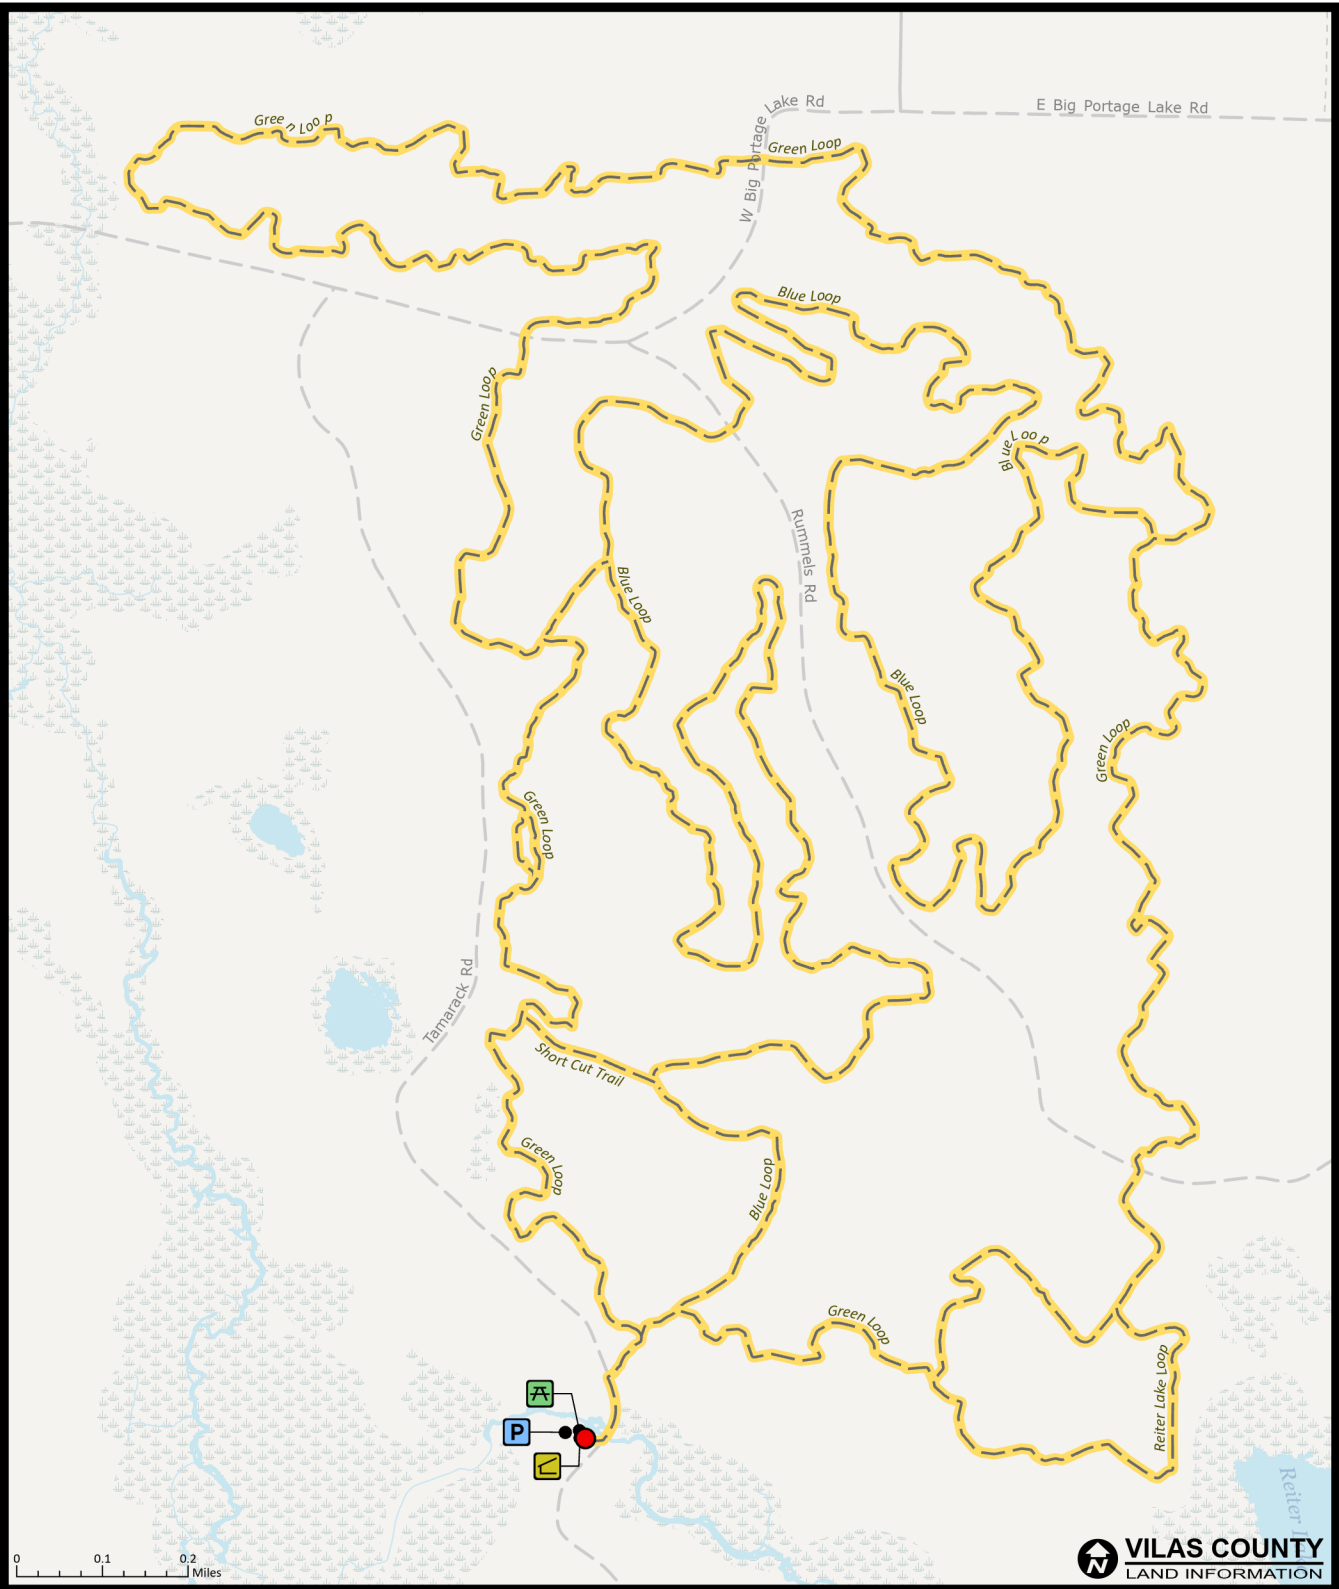

TRAIL MAP #20

THE TAMARACKS OHM SNOWSHOE TRAILS

Snowshoeing Only • Picnic Area

- Hike/Bike Trail
- Picnic Area
- Shelter
- Trail Head
- Parking

10/22