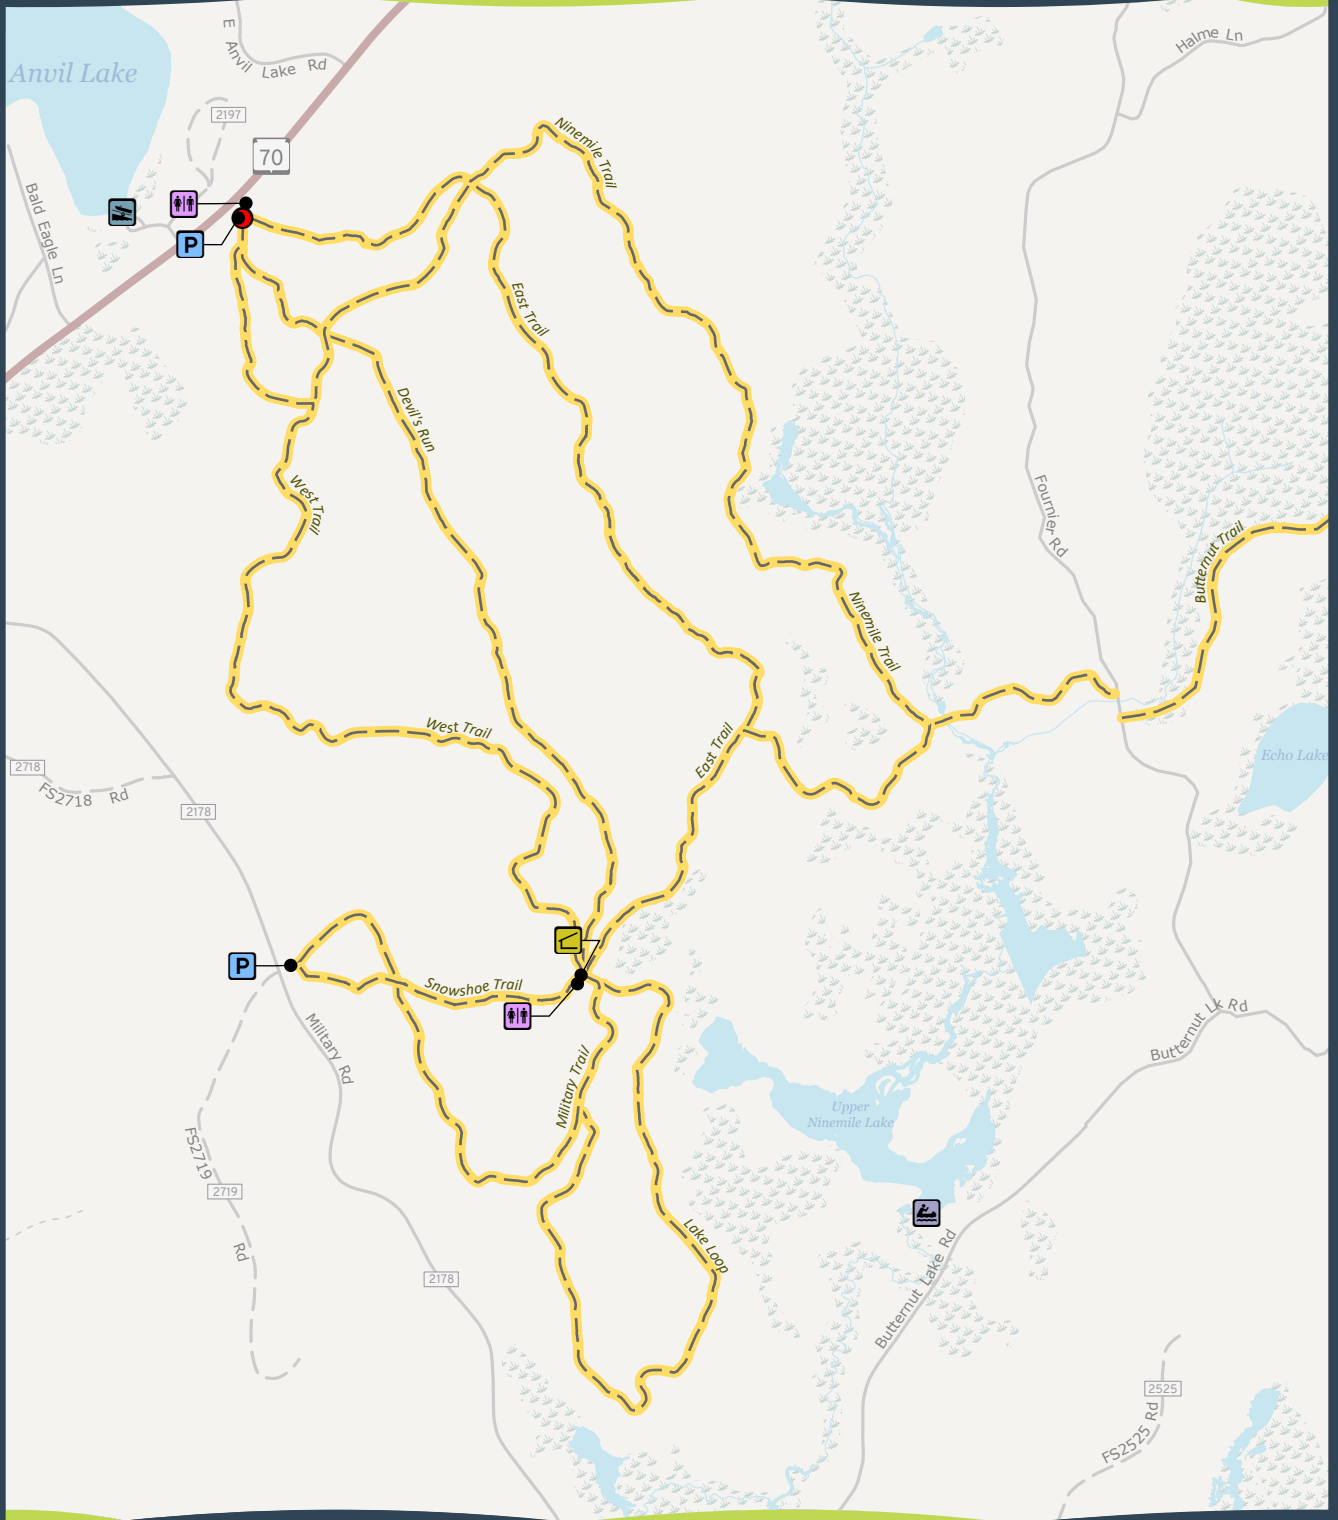

TRAIL #01

ANVIL LAKE TRAIL

Hiking • Mountain Biking • Groomed Skiing • Snowshoeing • Birdwatching • Leashed Pets Allowed (Not on Snow) • Parking Fee

- Hike/Bike Trail
- Trail Head
- Parking
- Restroom
- Shelter
- Boat Ramp
- Carry-In Lake Access