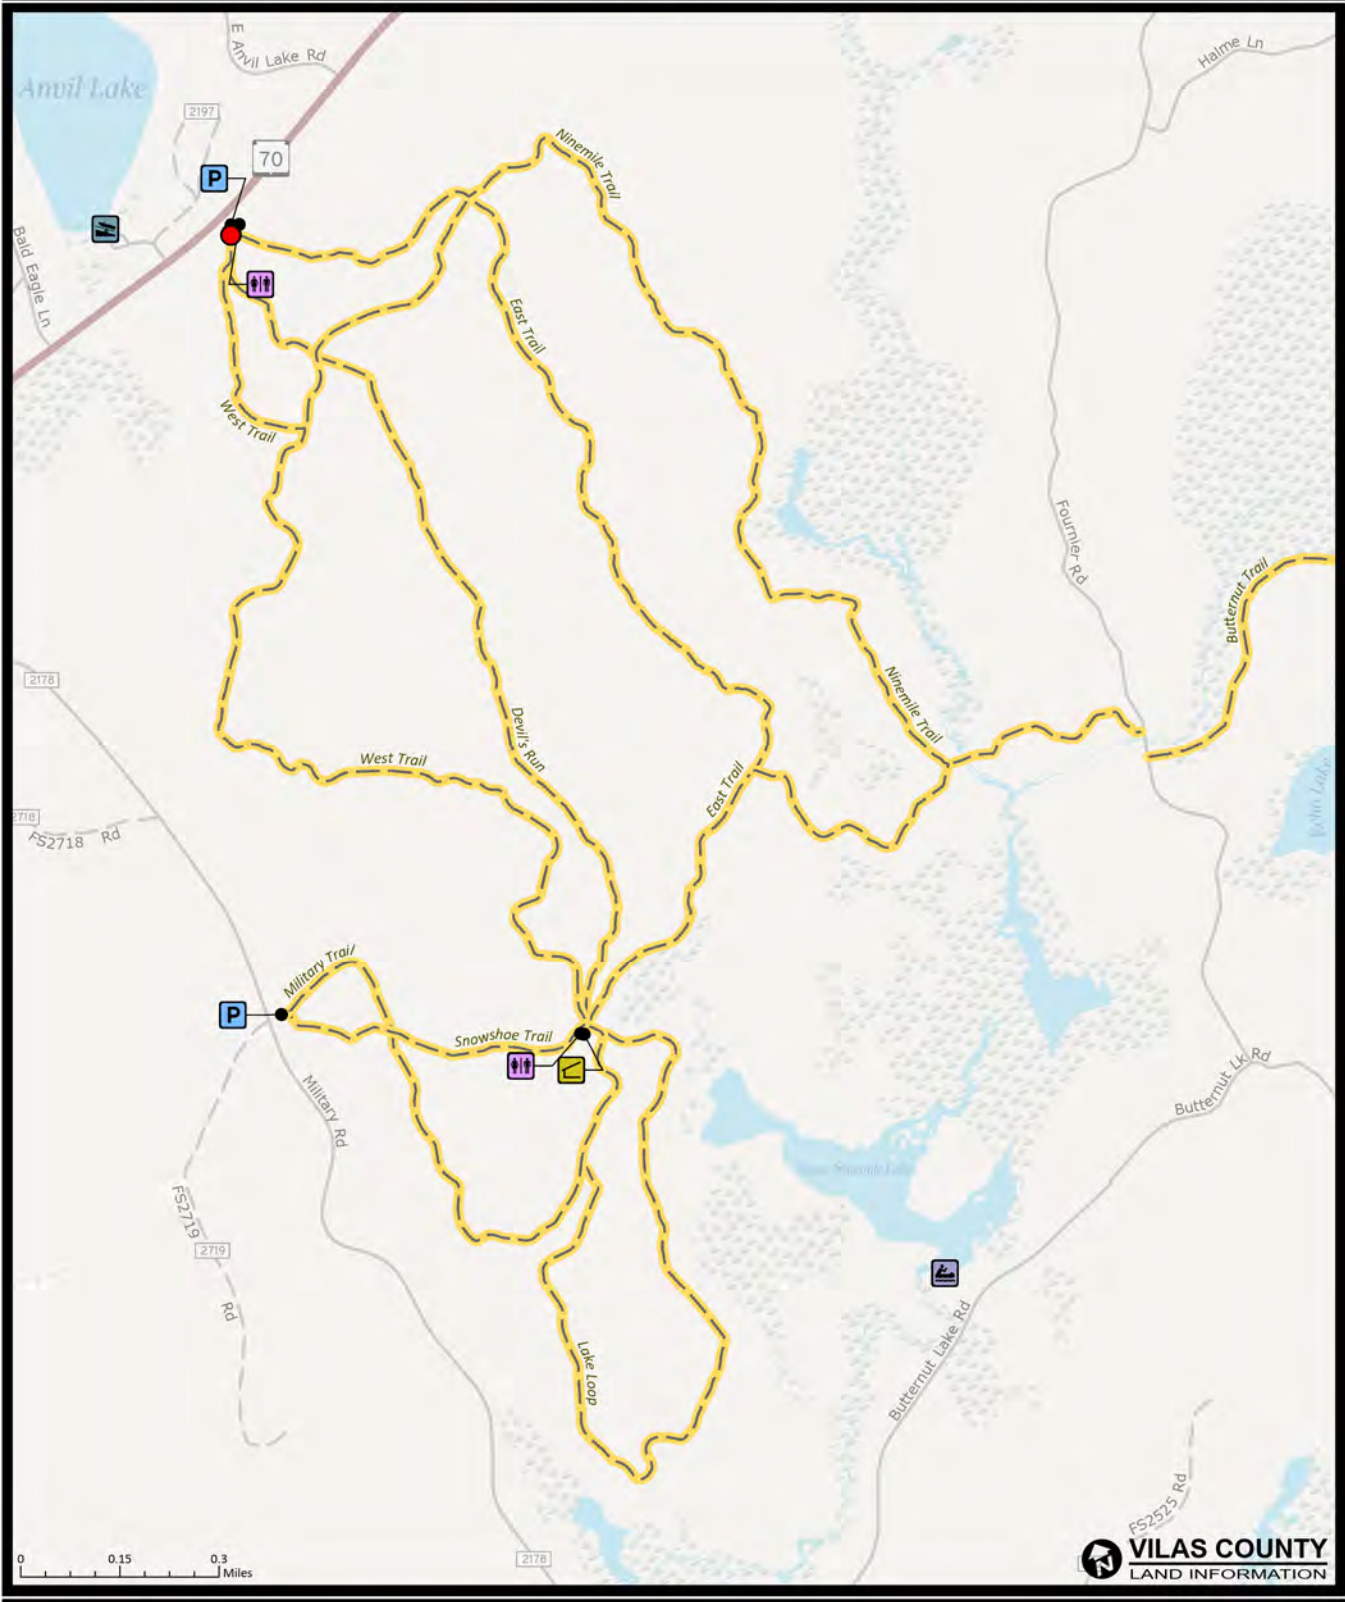

TRAIL MAP #1

ANVIL LAKE TRAIL

Hiking • Mountain Biking • Groomed Skiing • Snowshoeing • Birdwatching • Leashed Pets Allowed (Not on Snow) • Parking Fee

- Hike/Bike Trail
- Trail Head
- Carry-In Lake Access
- Boat Ramp
- Restroom
- Shelter