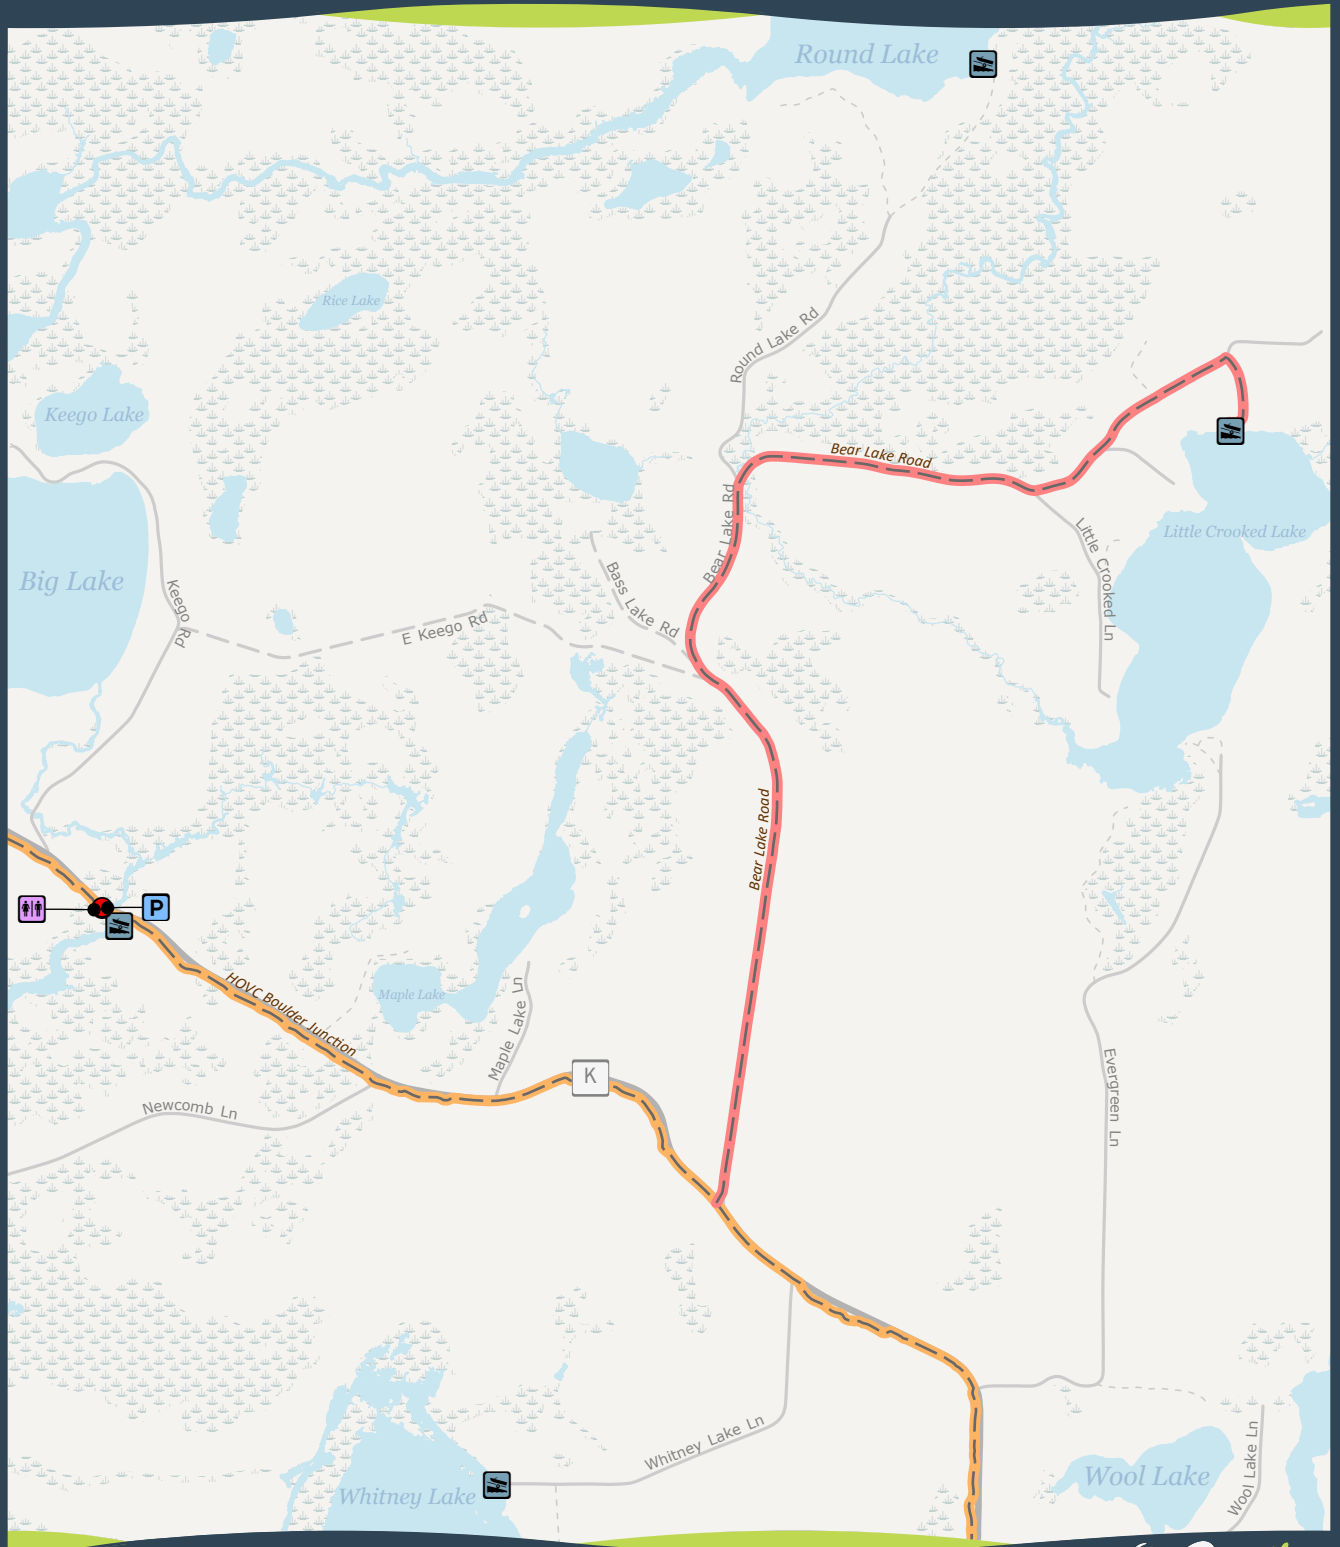

TRAIL #63

BEAR LAKE ROAD Paved Biking

- Hard-Surface Trail
- Bike Route
- Trail Head
- Boat Ramp
- Parking
- Restroom