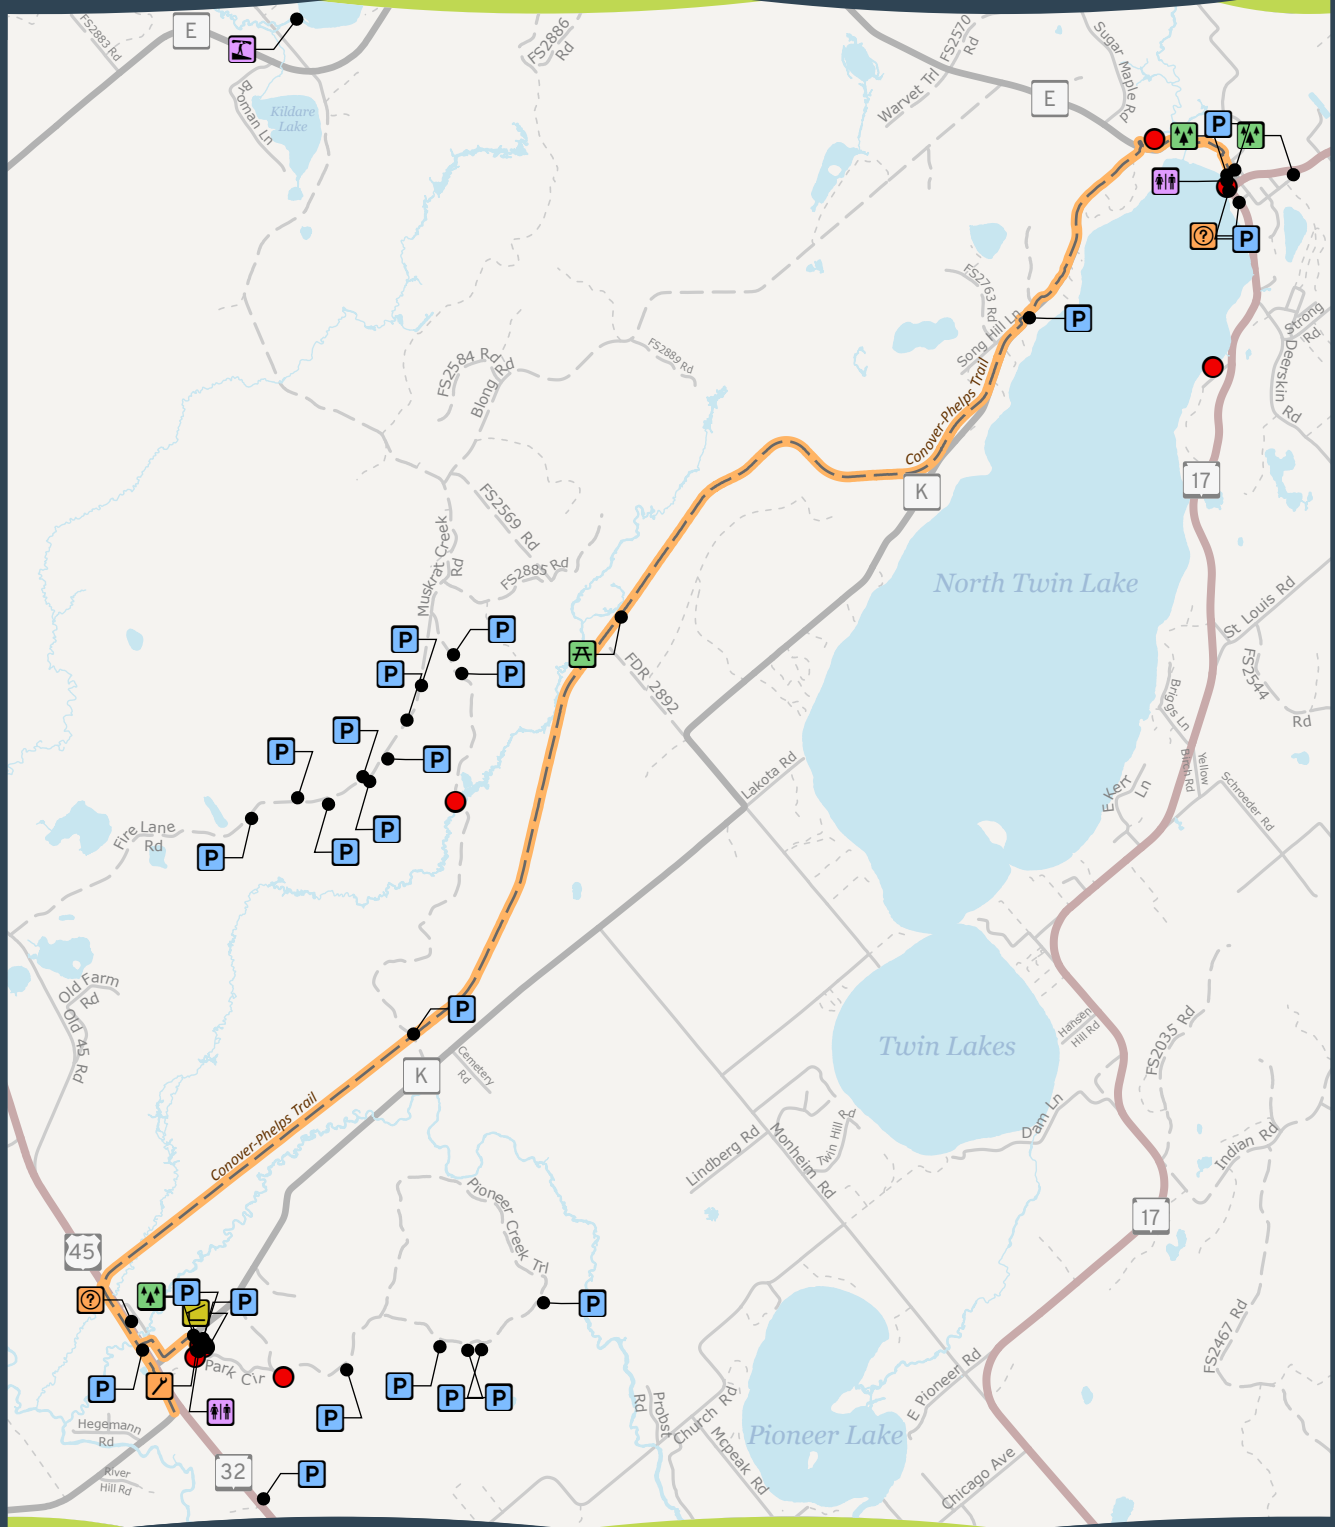

TRAIL #37

CONOVER-PHELPS TRAIL

Hiking • Paved Biking • Mountain Biking • Leashed Pets Allowed • Picnic Area

- Hard-Surface Trail
- Park
- Chamber of Commerce/Info
- Picnic Area
- Repair Station
- Water
- Portage
- Trail Head
- Parking
- Restroom
- Shelter