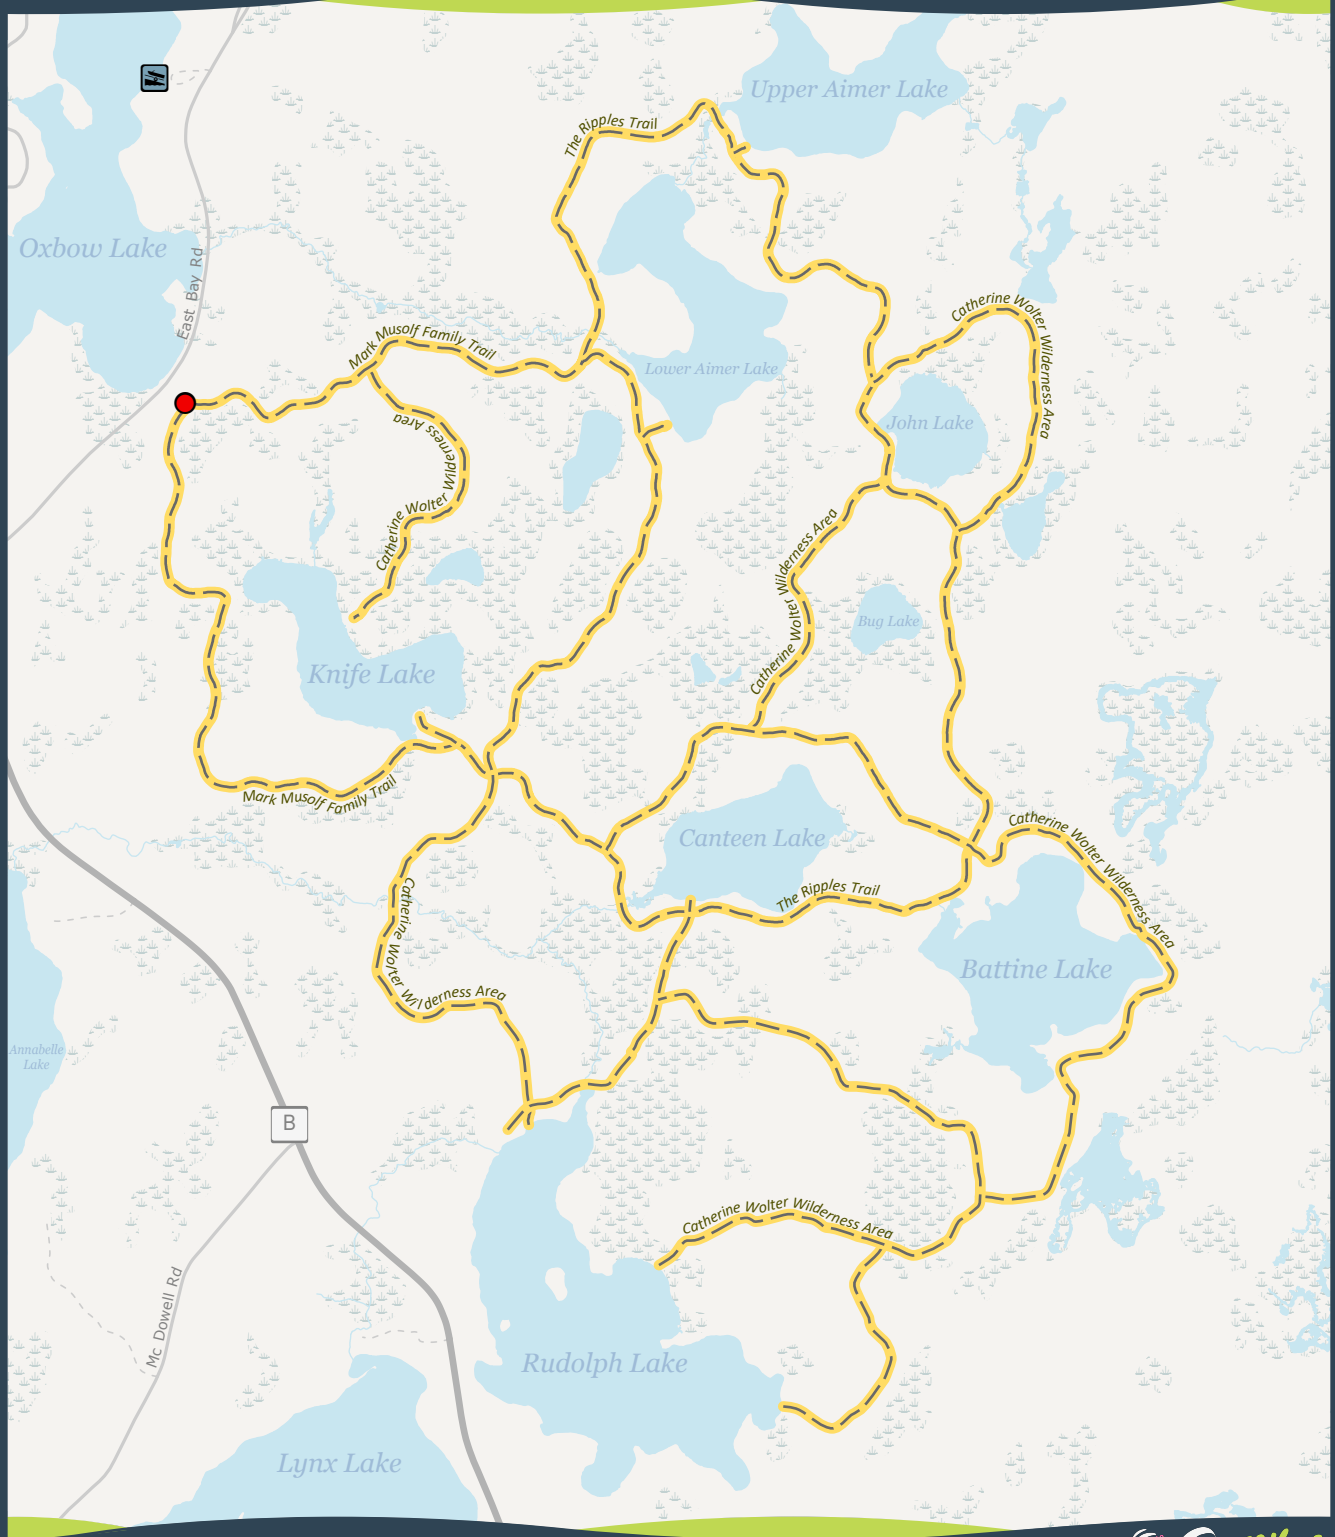

TRAIL #04

CATHERINE WOLTER WILDERNESS AREA

Hiking • Groomed Skiing • Snowshoeing • Birdwatching • Hunting • Leashed Pets Allowed

Hike/Bike Trail

Trail Head

Boat Ramp