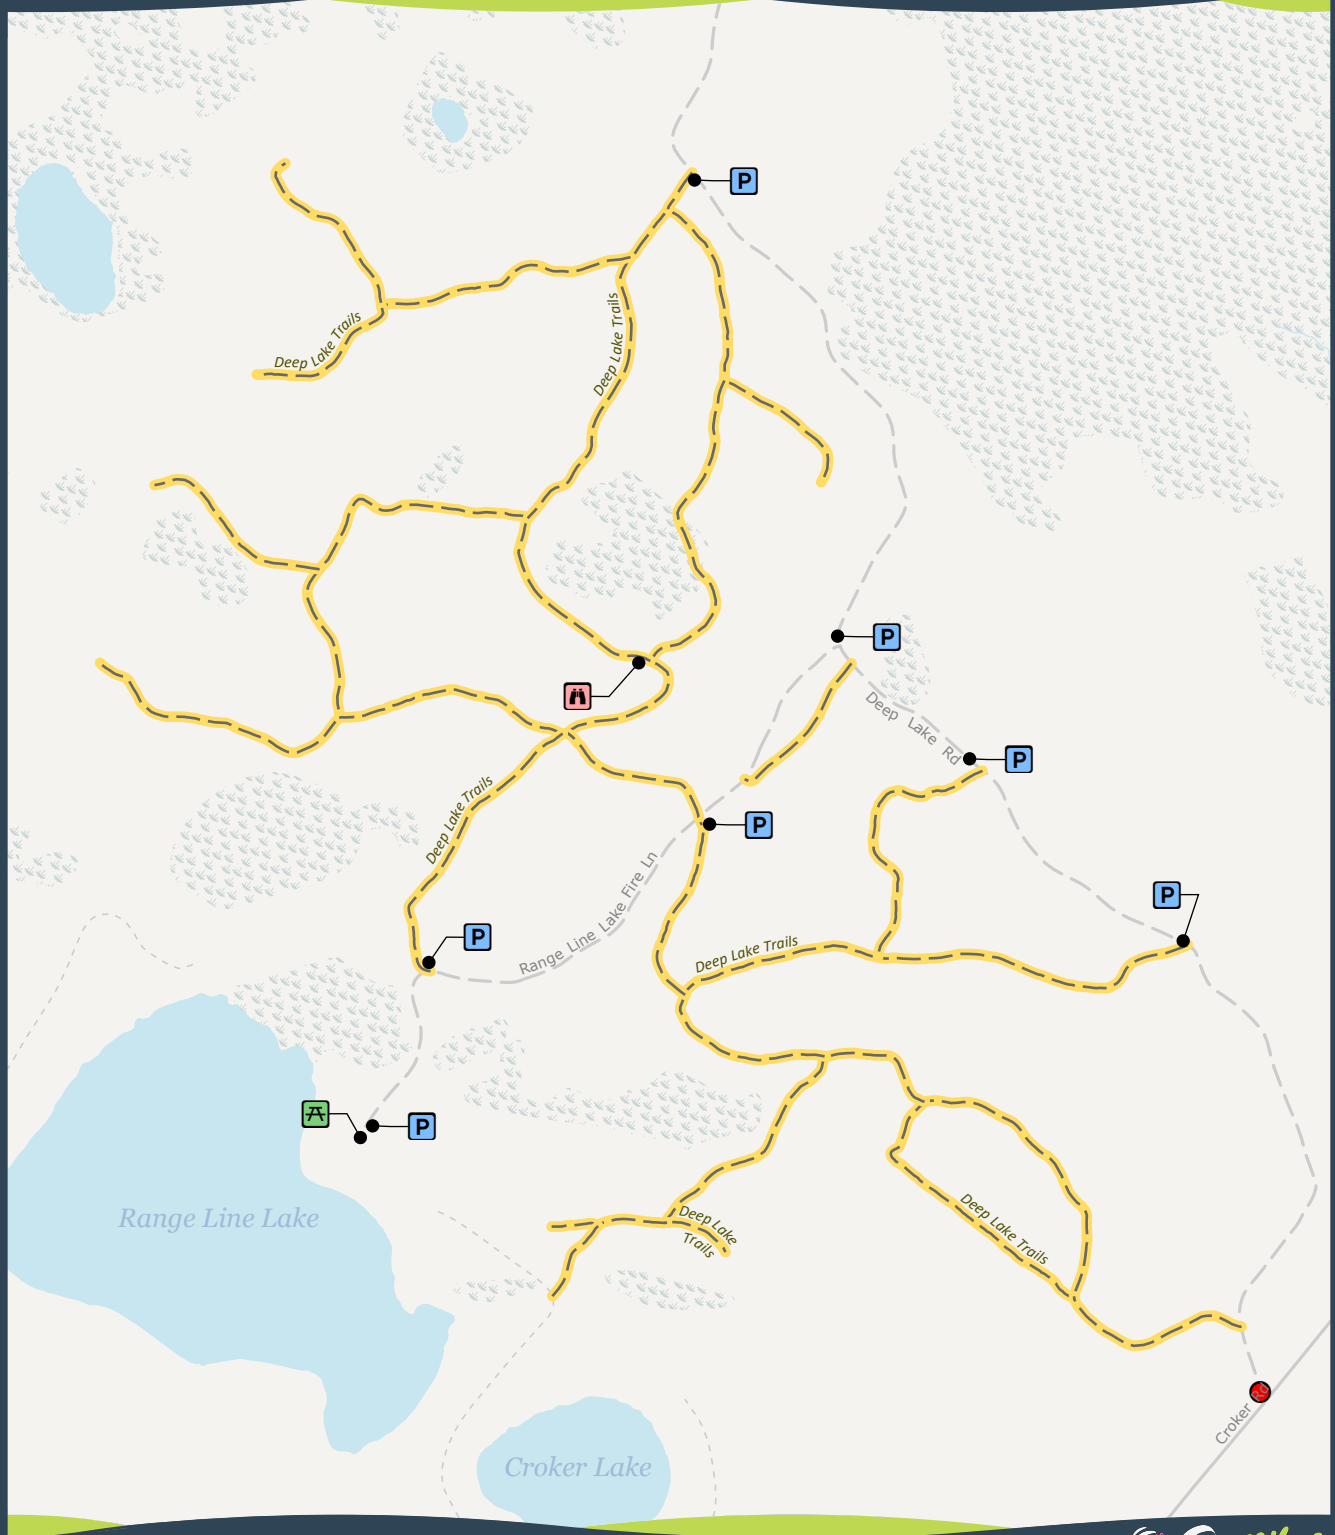

TRAIL #07

DEEP LAKE TRAILS

Hiking • Birdwatching • Hunting • Leashed Pets Allowed • Disabled Access

- Hike/Bike Trail
- Picnic Area
- Wildlife Opening
- Trail Head
- Parking