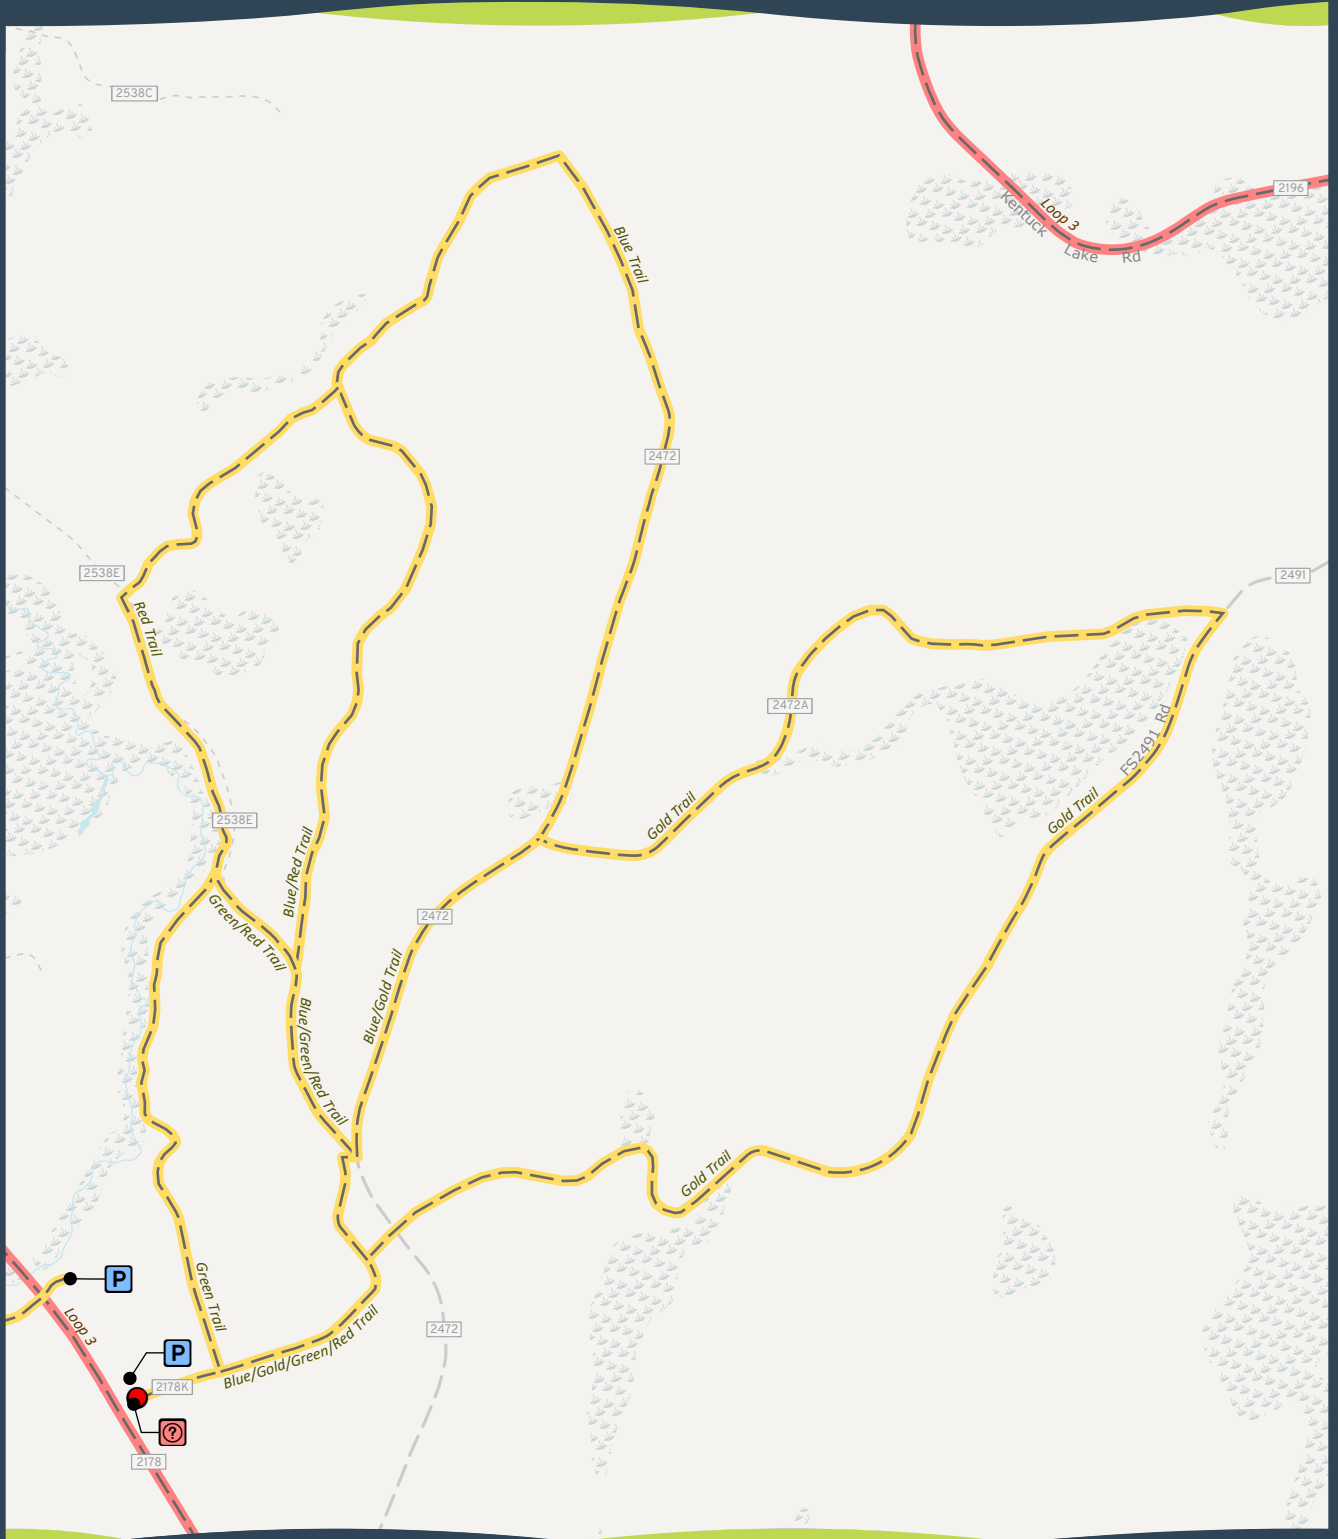

TRAIL #61

DEERSKIN SNOWSHOE TRAILS

Hiking • Snowshoeing • Birdwatching • Leashed Pets Allowed

- Bike Route
- Hike/Bike Trail
- Trail Head
- Parking
- Info Station