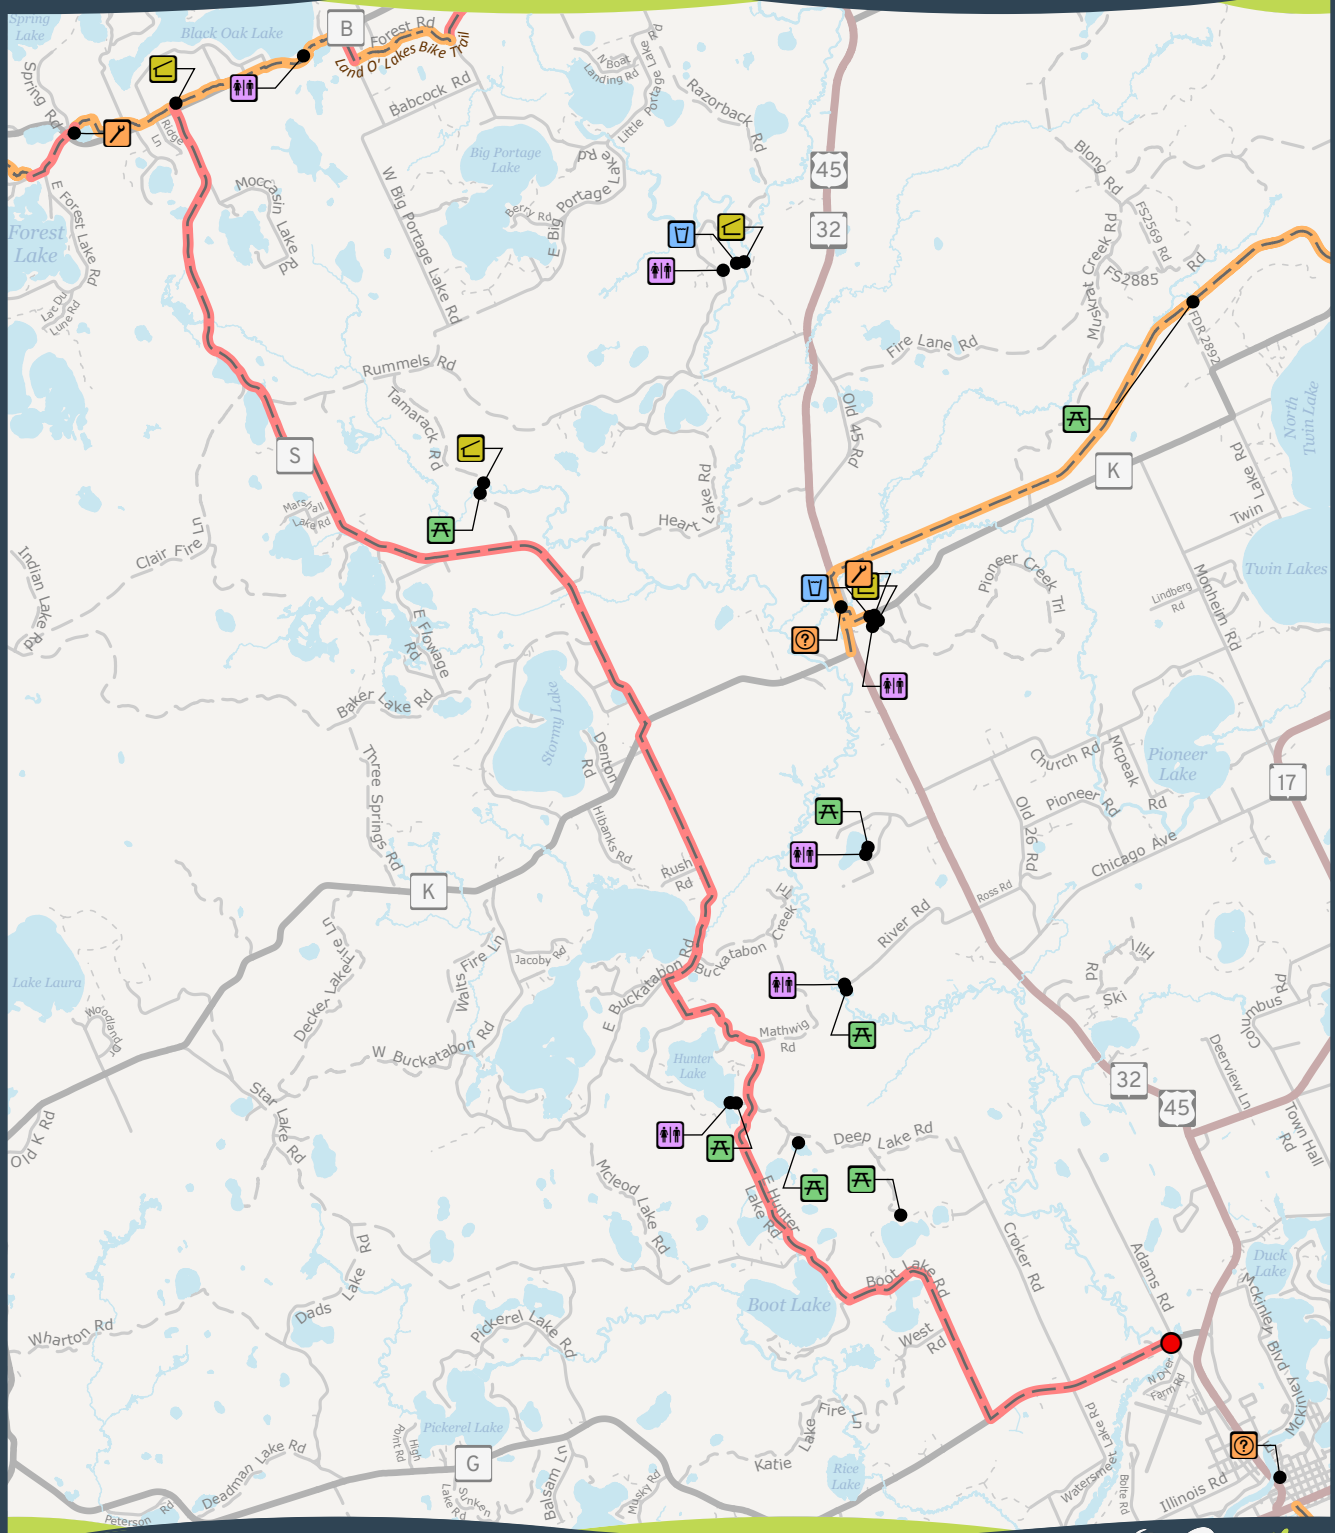

TRAIL #08

EAGLE RIVER - LAND O' LAKES BIKE ROUTE

Biking • Leashed Pets Allowed

- Hard-Surface Trail
- Bike Route
- Chamber of Commerce/Info
- Picnic Area
- Restroom
- Shelter
- Repair Station
- Water