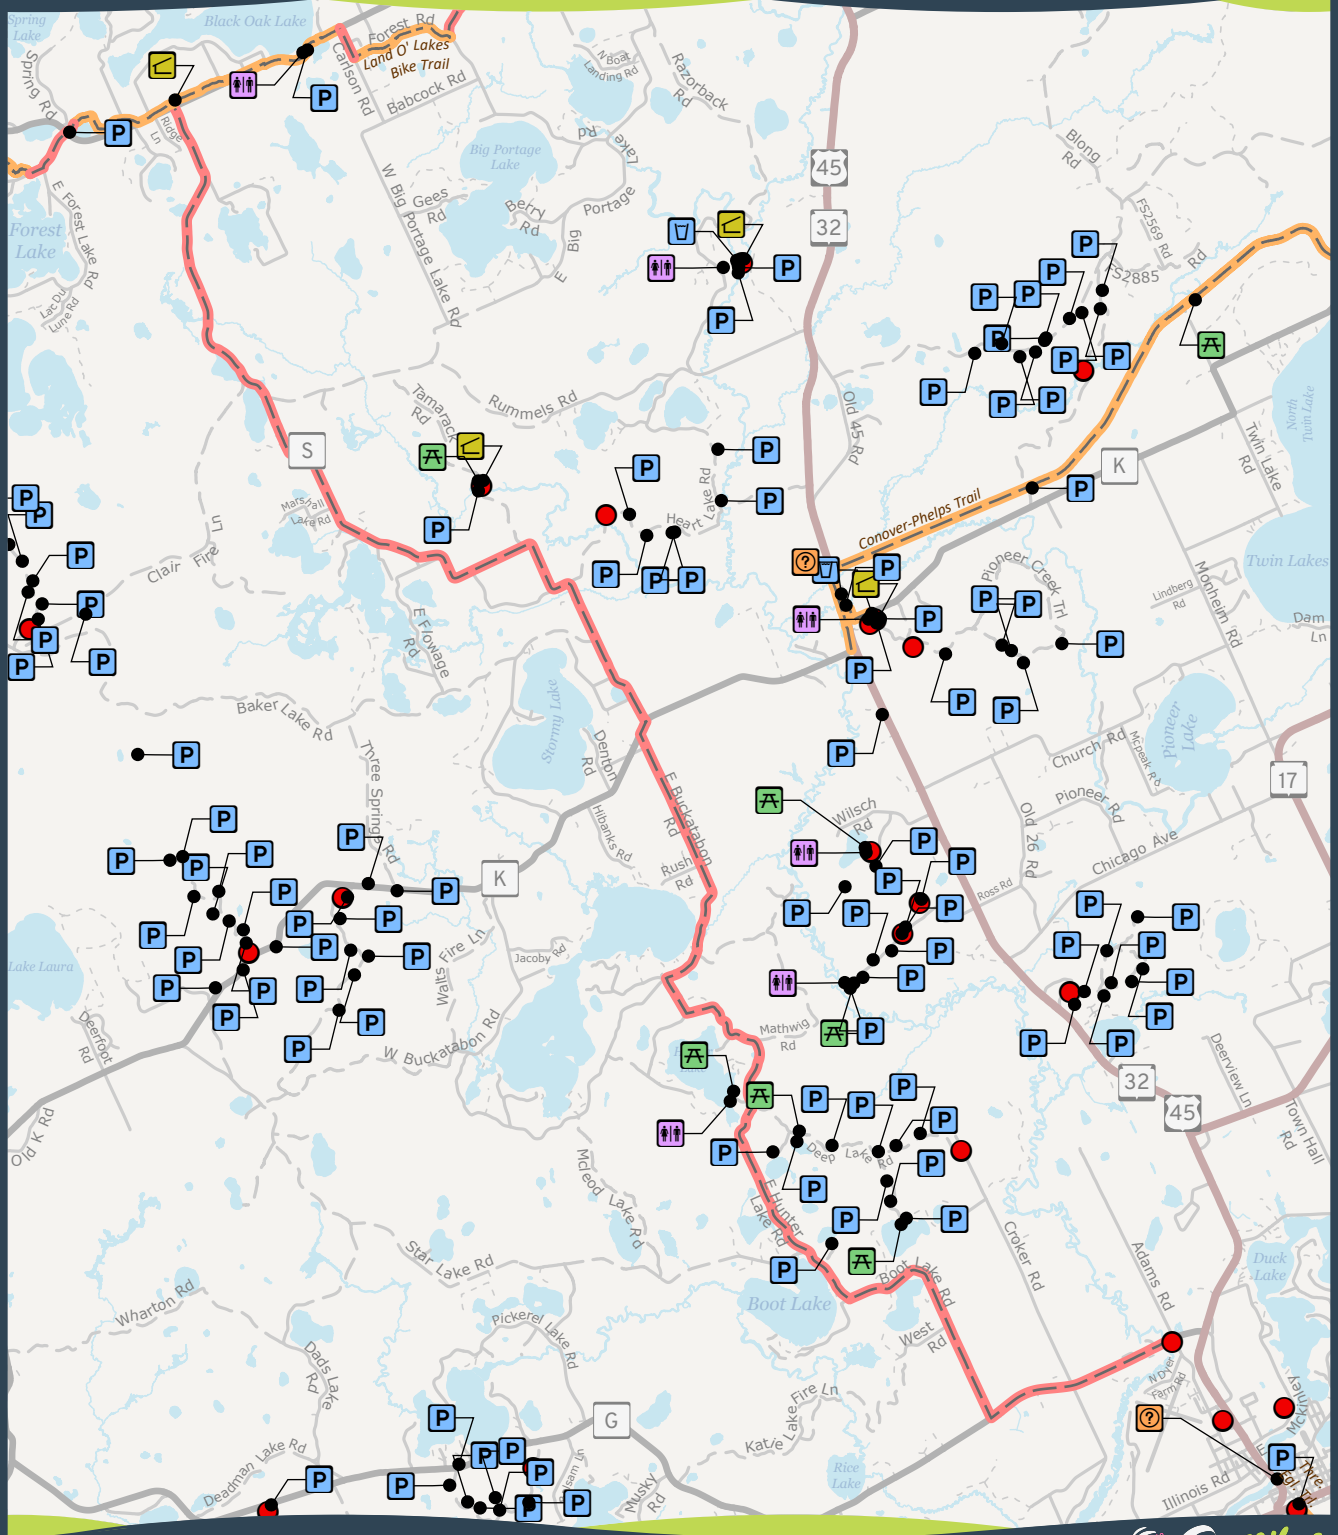

TRAIL #08

EAGLE RIVER - LAND O' LAKES BIKE ROUTE

Biking • Leashed Pets Allowed

- Hard-Surface Trail
- Bike Route
- Chamber of Commerce/Info
- Picnic Area
- Water
- Restroom
- Shelter