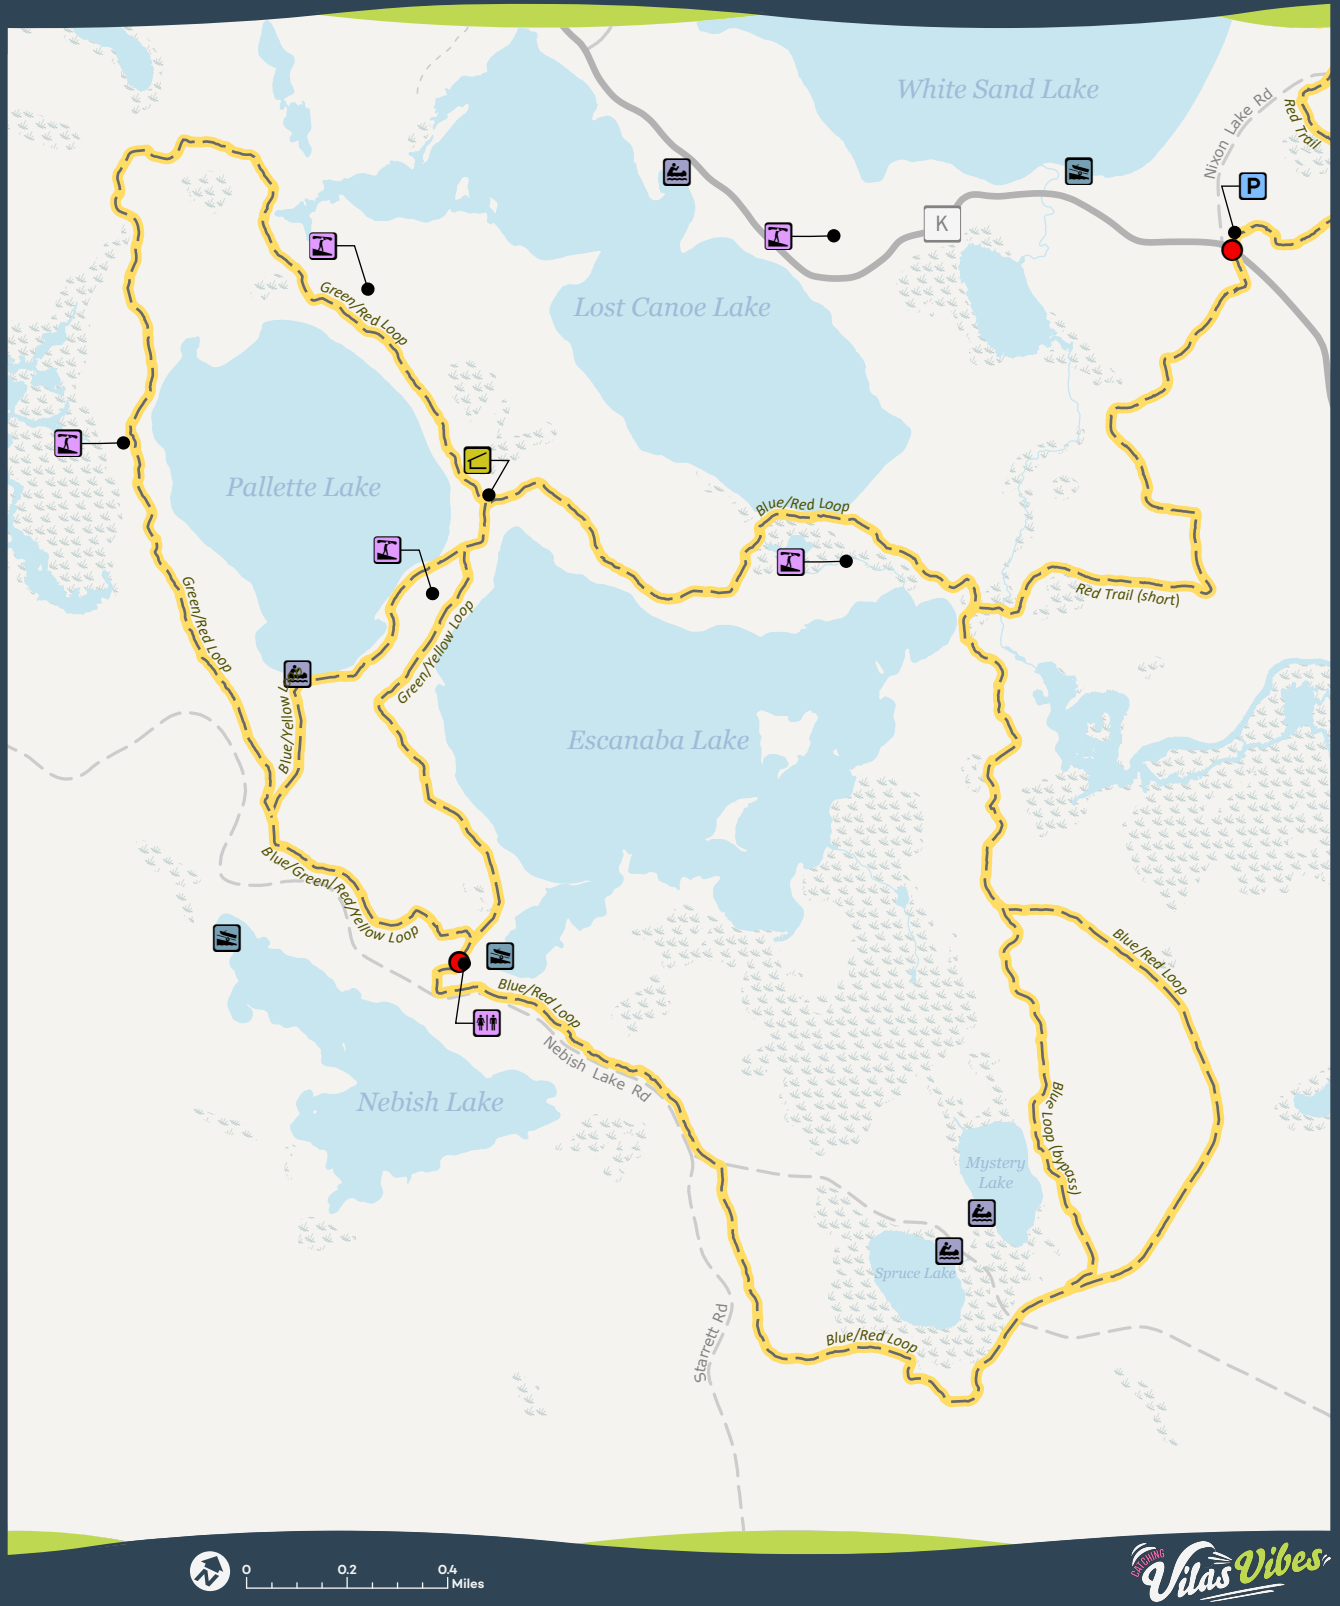

TRAIL #09

ESCANABA TRAIL SYSTEMS

Hiking • Hunting • Groomed Skiing • Birdwatching • Leashed Pets Allowed (Not on Snow) • Pass Required

- Hike/Bike Trail
- Trail Head
- Carry-In Lake Access
- Boat Ramp
- Restroom
- Portage
- Parking
- Shelter