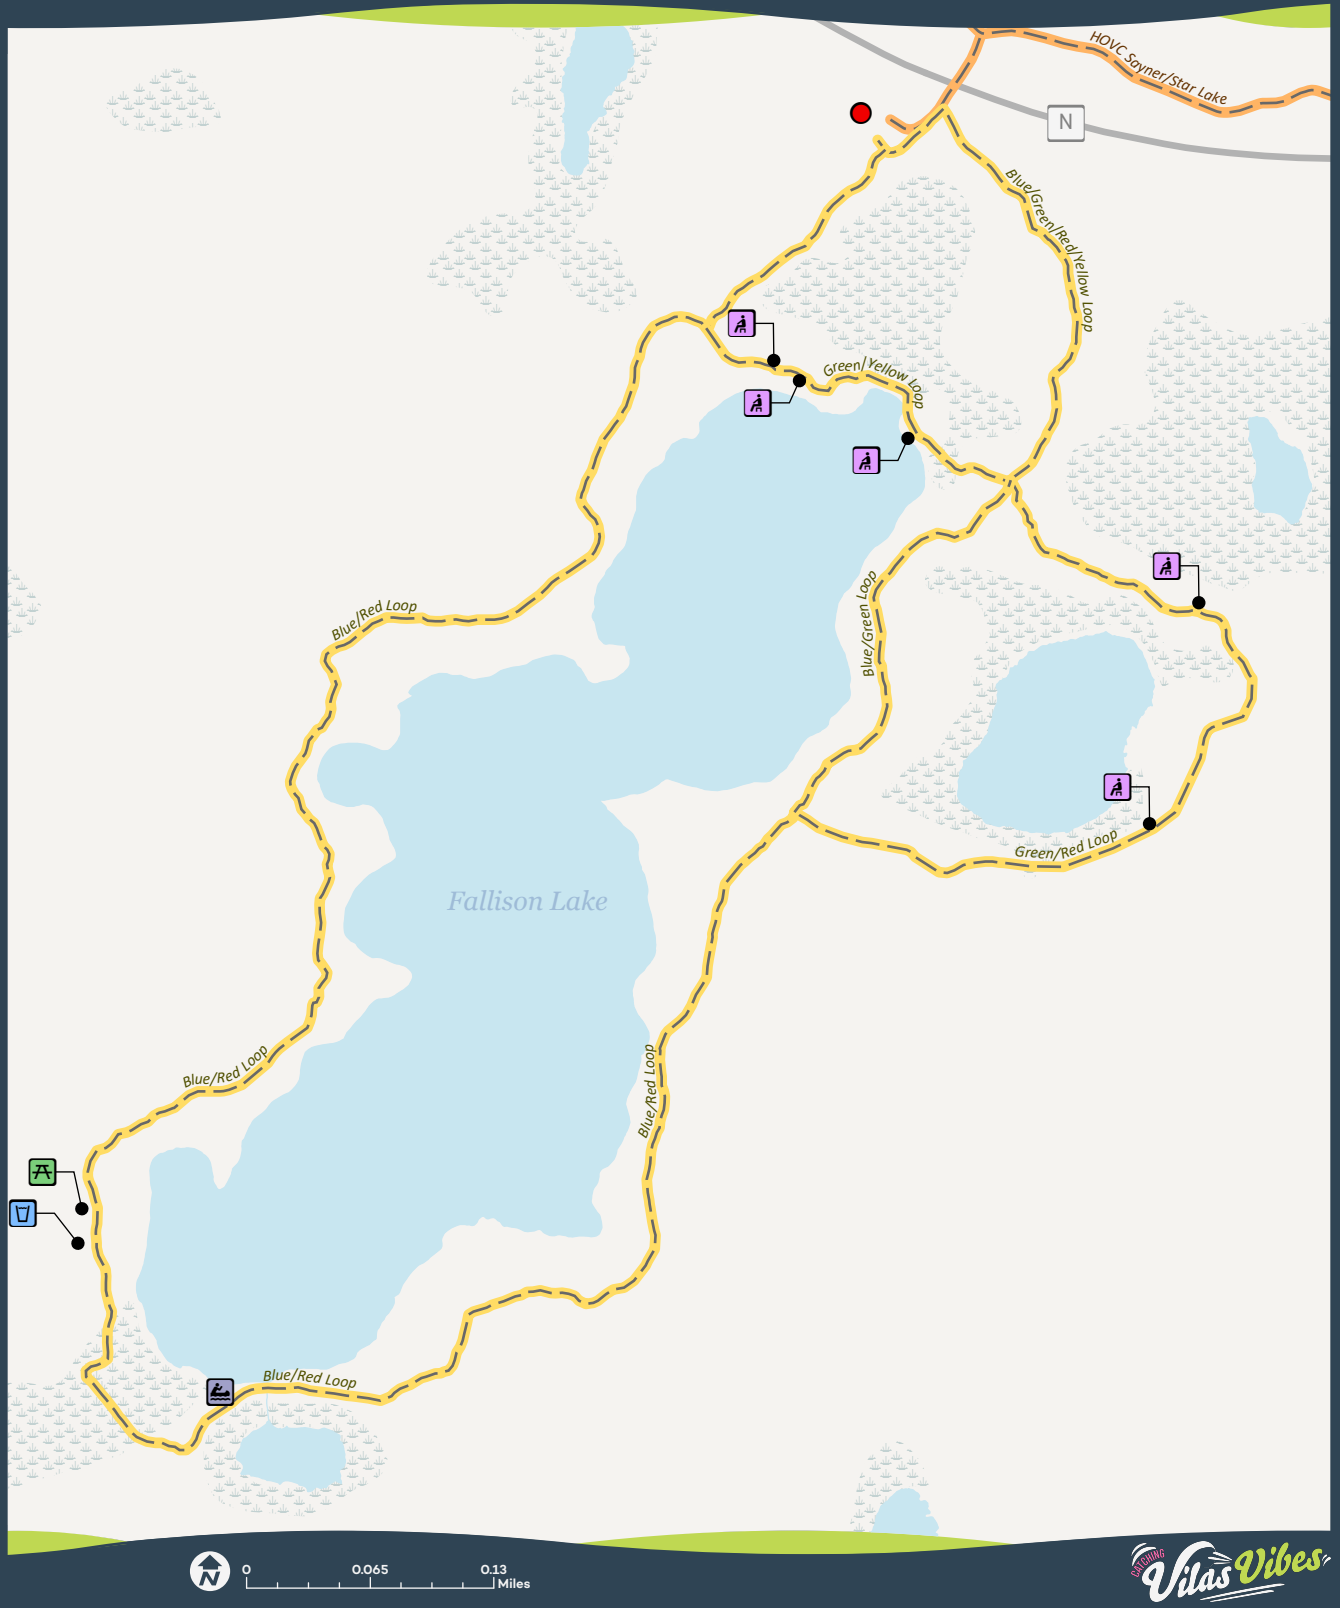

TRAIL #10

FALLISSON LAKE NATURE TRAILS

Hiking • Hunting • Snowshoeing • Birdwatching

Trail Head (red dot)