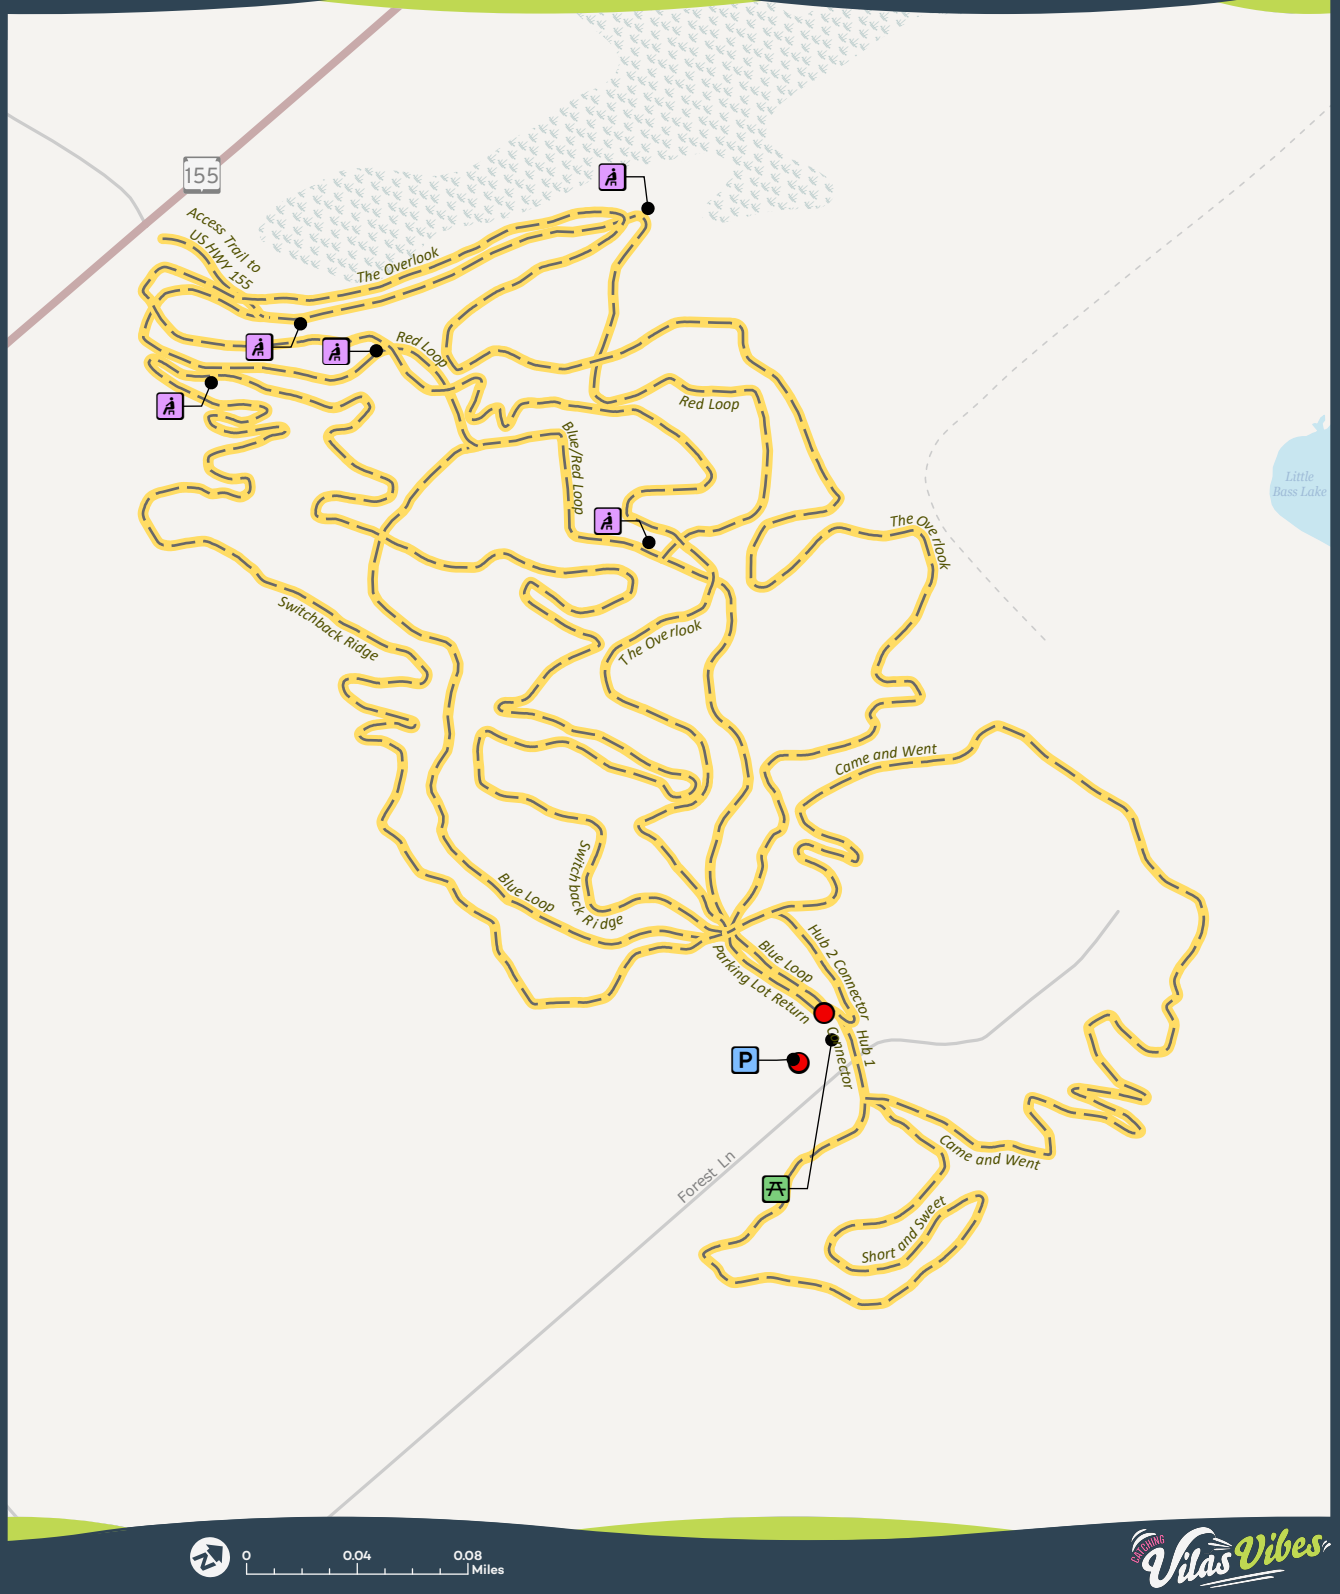

TRAIL #11

FERN RIDGE TRAILS

Hiking • Mountain & Winter Biking • Snowshoeing • Leashed Pets Allowed • Picnic Area

- Hike/Bike Trail
- Picnic Area
- Bench
- Trail Head
- Parking