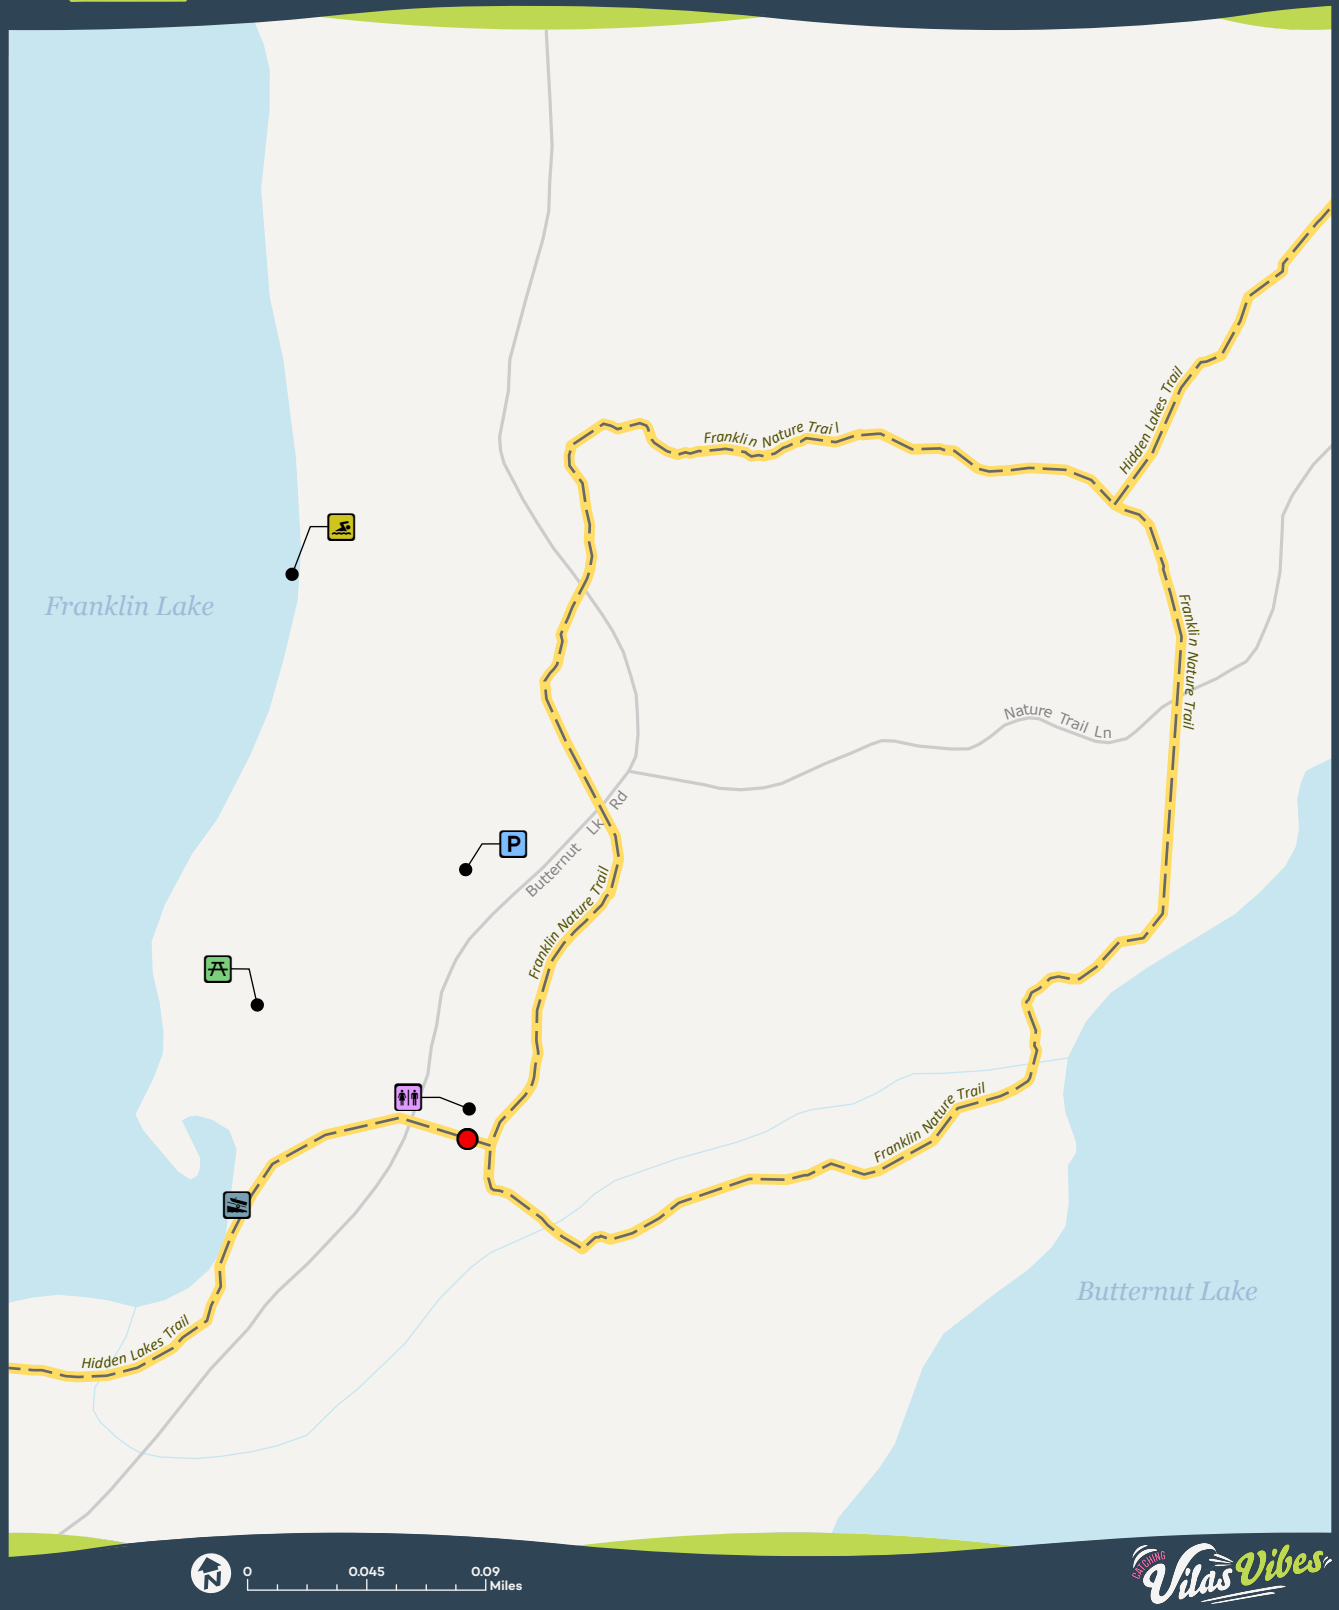

TRAIL #12-1

FRANKLIN NATURE TRAIL

Hiking • Snowshoeing • Birdwatching • Leashed Pets Allowed • Disabled Access • Parking Fee

- Hike/Bike Trail
- Picnic Area
- Parking
- Swimming
- Trail Head
- Boat Ramp
- Restroom