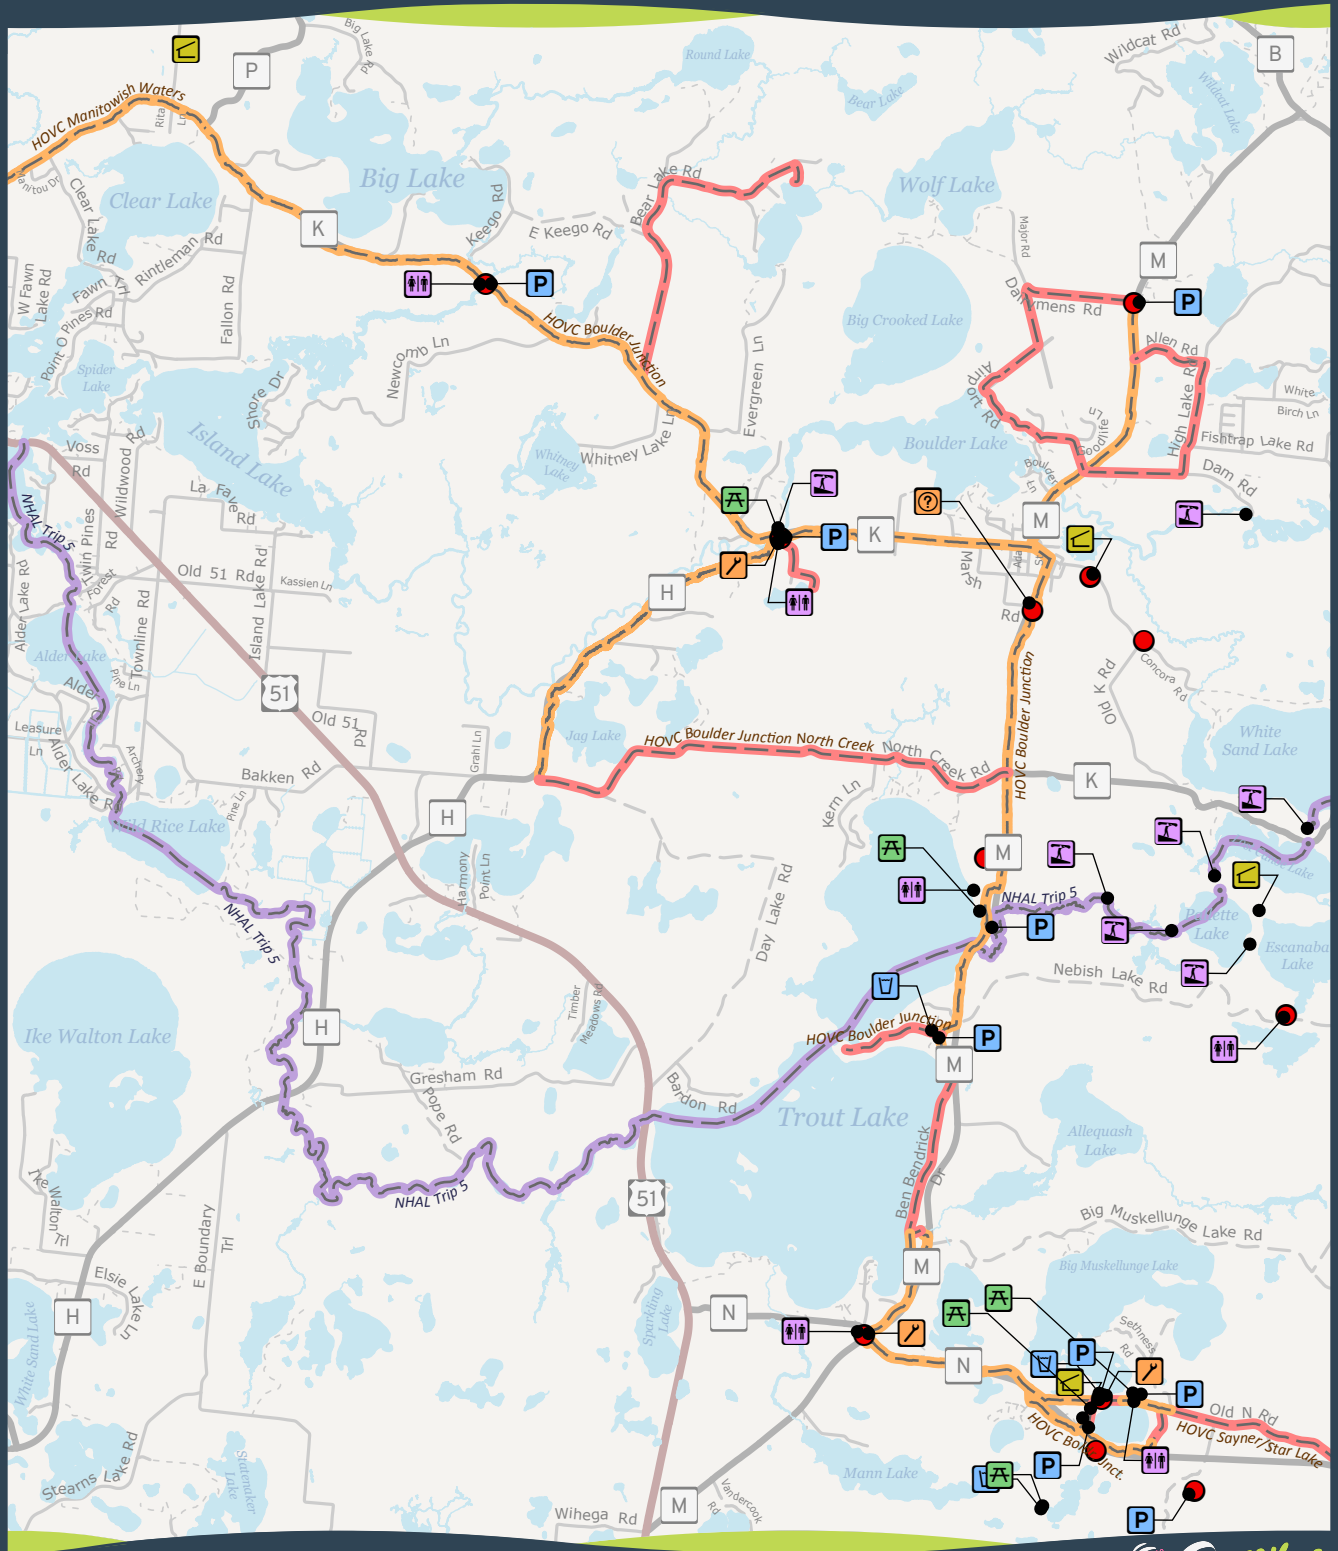

TRAIL #5B

HEART OF VILAS COUNTY - BOULDER JUNCTION

Hiking • Paved Biking • Leashed Pets Allowed • Disabled Access

- Hard-Surface Trail
- Bike Route
- Paddling Route
- Chamber of Commerce/Info
- Picnic Area
- Restroom
- Shelter
- Portage Route
- Repair Station
- Water
- Portage