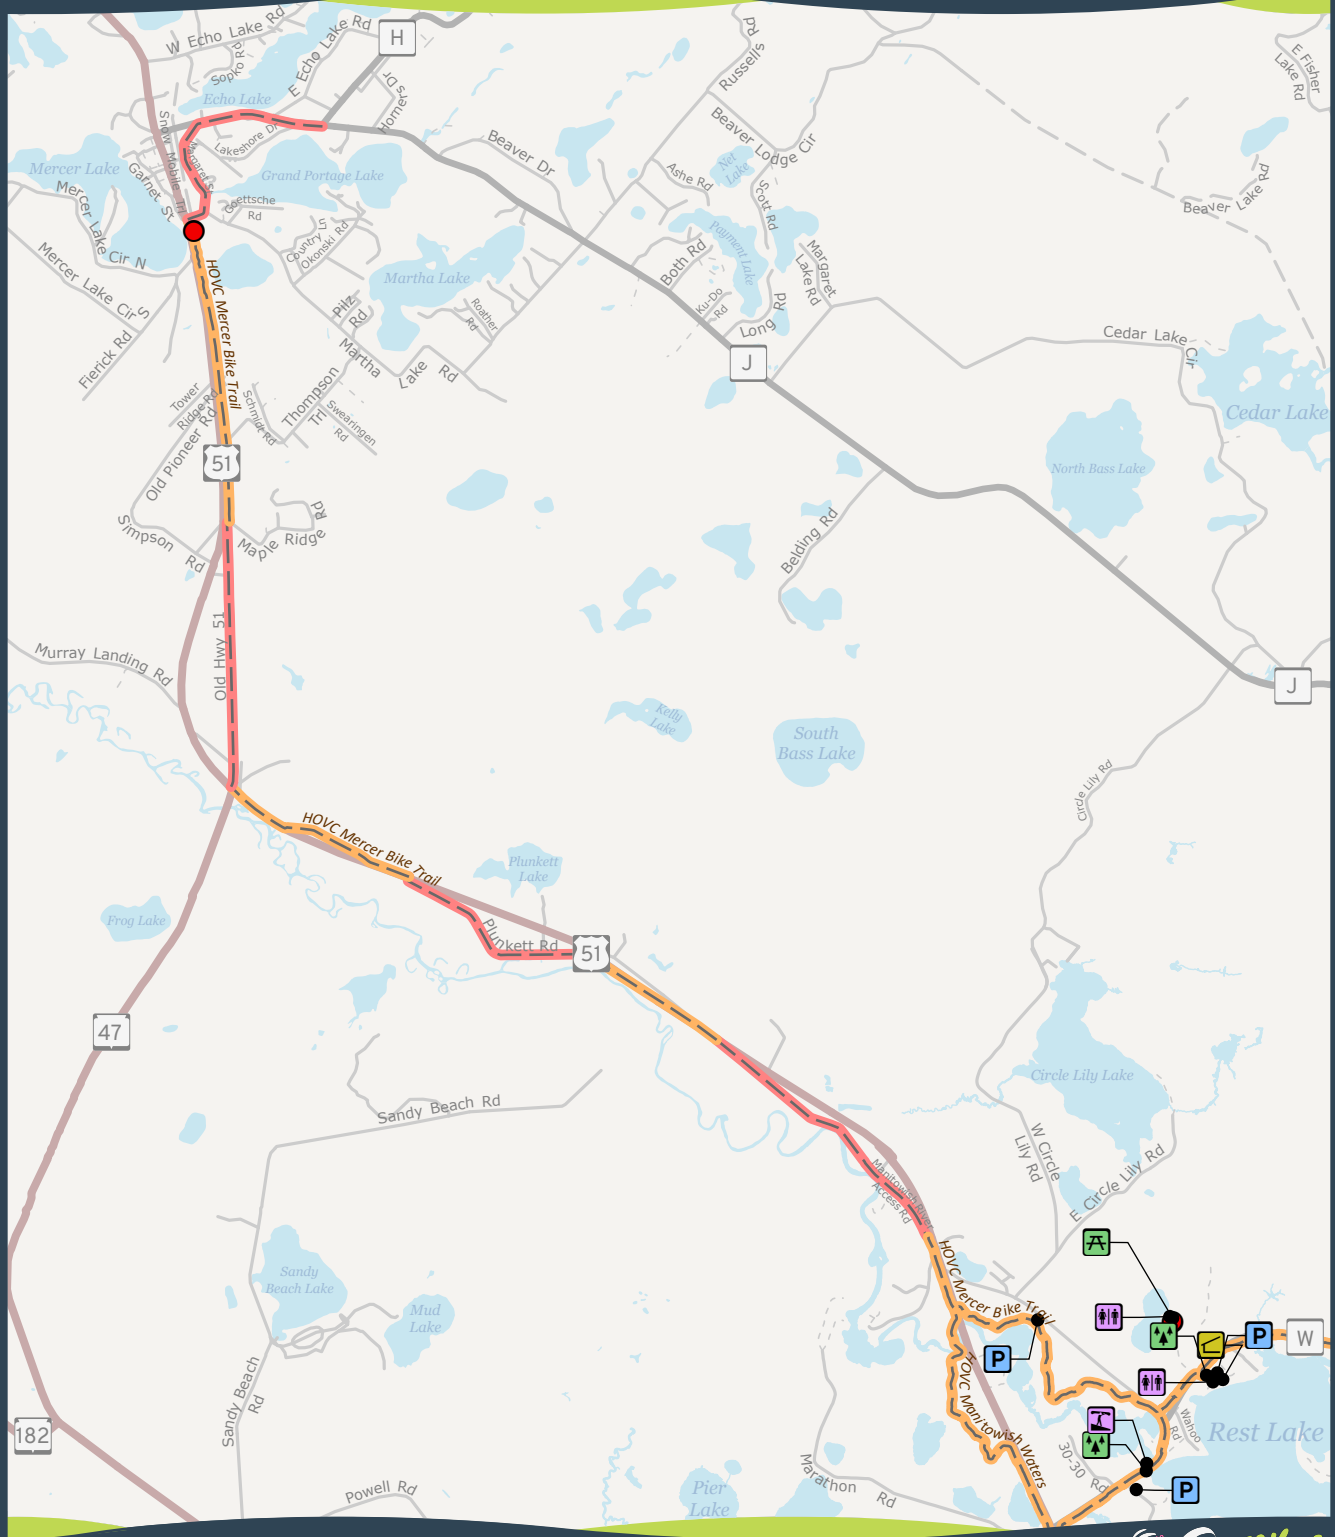

TRAIL #05

HEART OF VILAS COUNTY - MERCER BIKE TRAIL

Hiking • Paved Biking • Leashed Pets Allowed • Disabled Access

- Hard-Surface Trail
- Bike Route
- Trail Head
- Parking
- Shelter
- Warming Station
- Park
- Picnic Area
- Restroom
- Portage