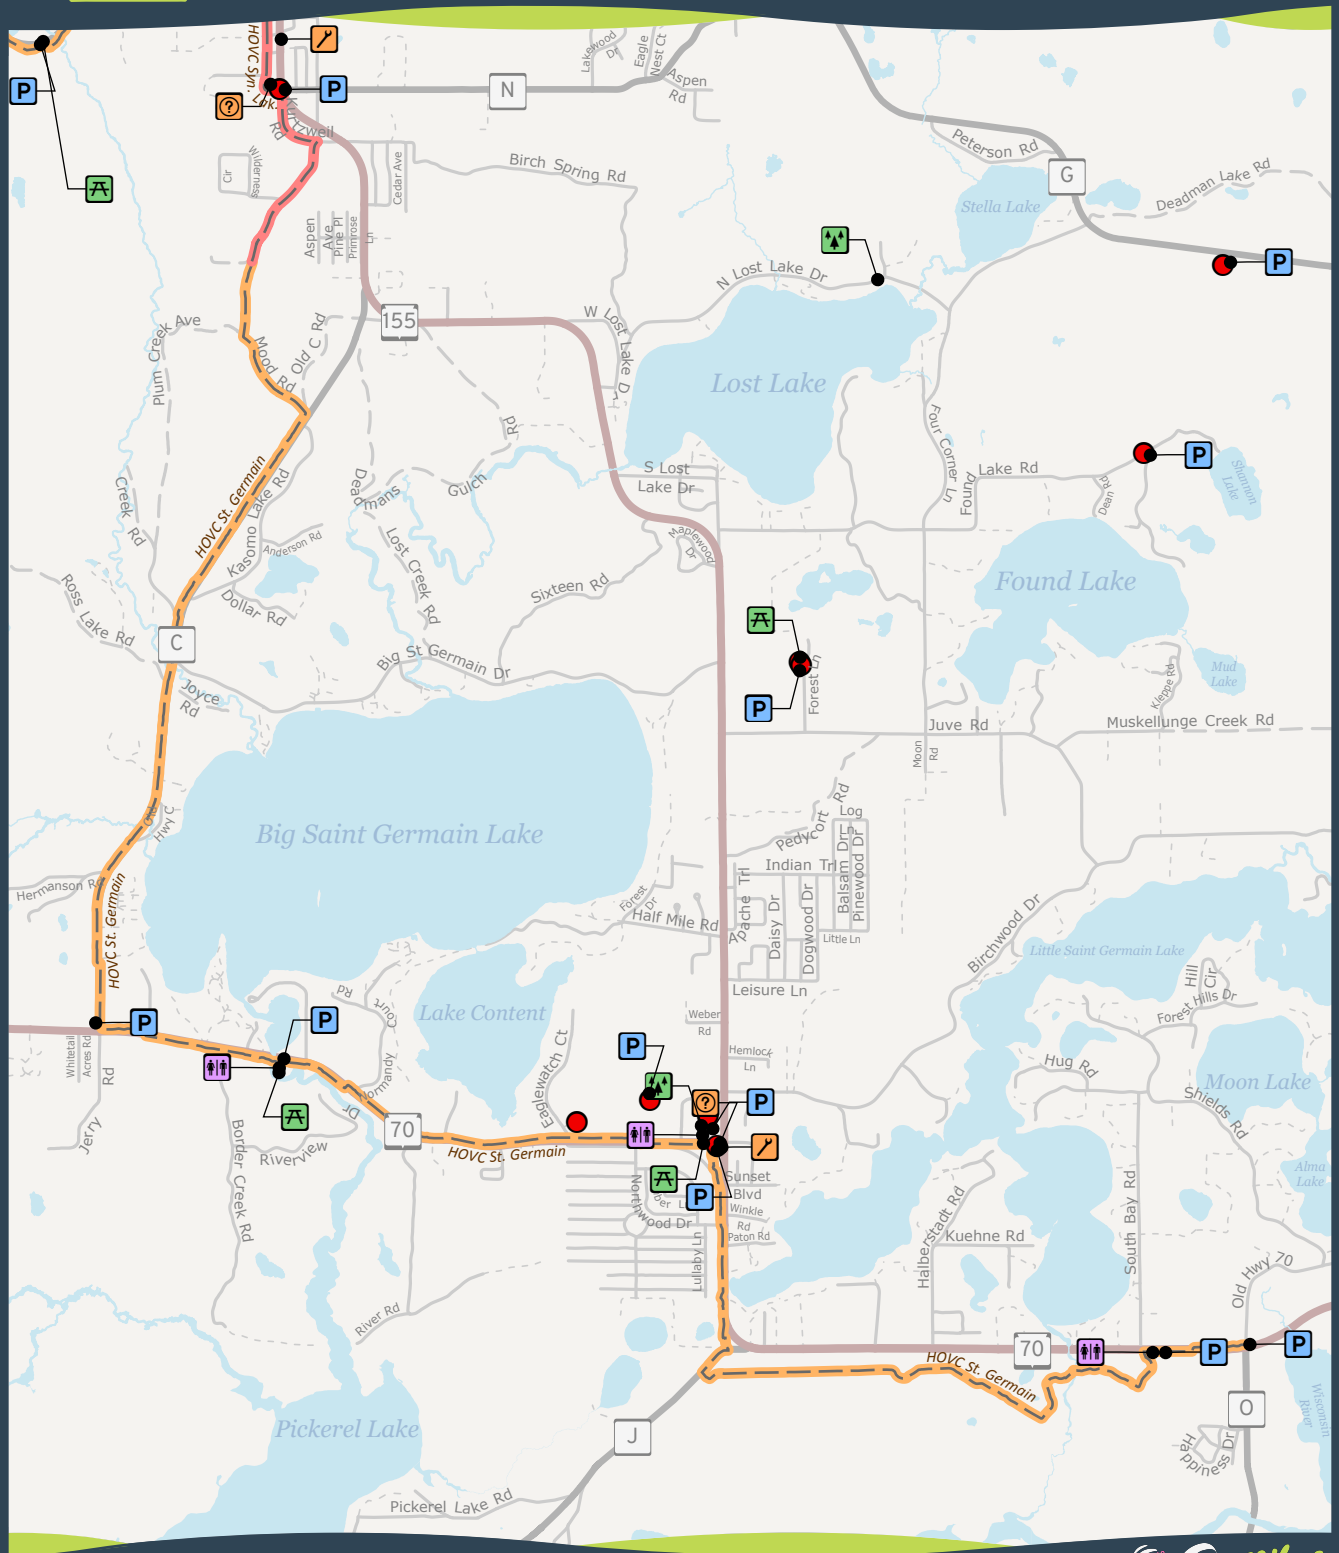

TRAIL #5D

HEART OF VILAS COUNTY - ST. GERMAIN

Hiking • Paved Biking • Leashed Pets Allowed • Disabled Access

- Hard-Surface Trail
- Park
- Chamber of Commerce/Info
- Parking
- Restroom
- Trail Head
- Picnic Area
- Repair Station