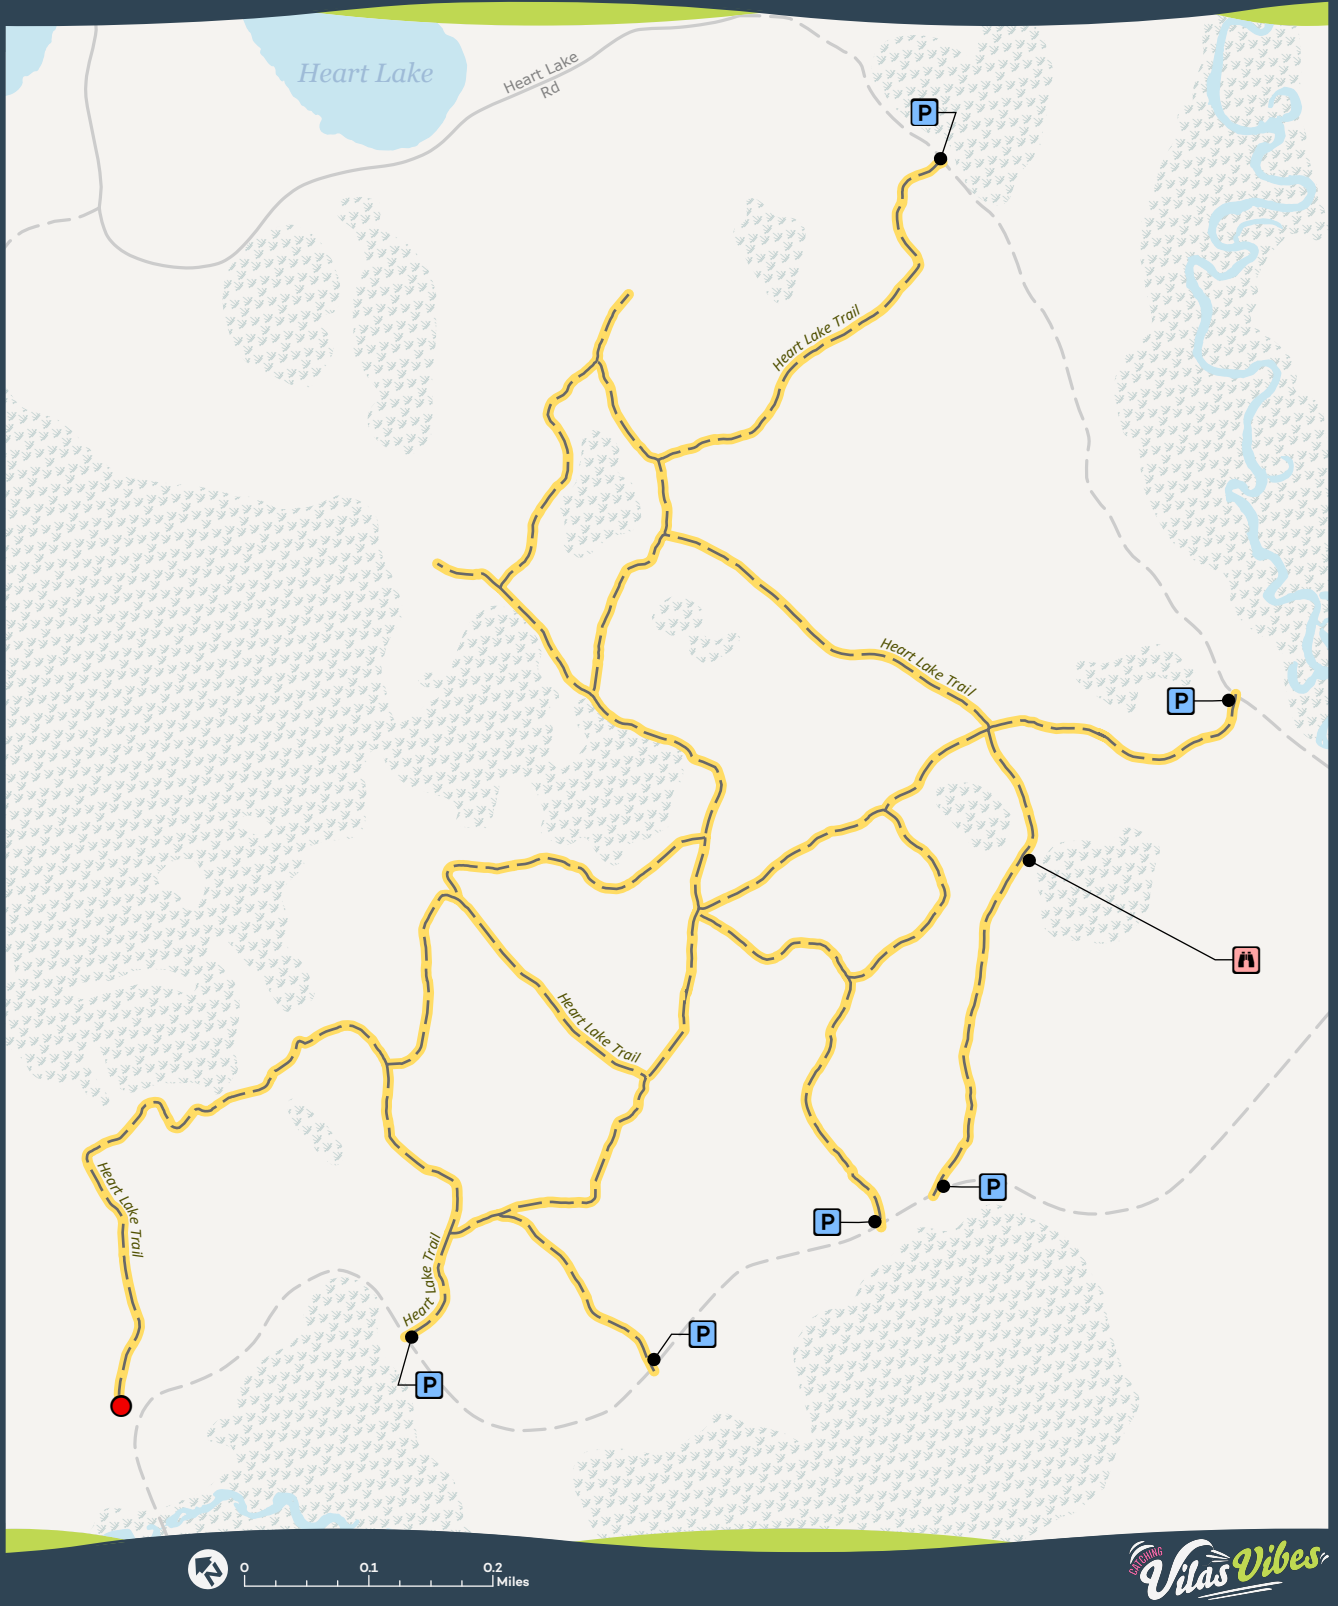

TRAIL #13

HEART LAKE TRAIL

Hiking • Birdwatching • Hunting • Leashed Pets Allowed

Hike/Bike Trail

Trail Head

Parking

Wildlife Opening