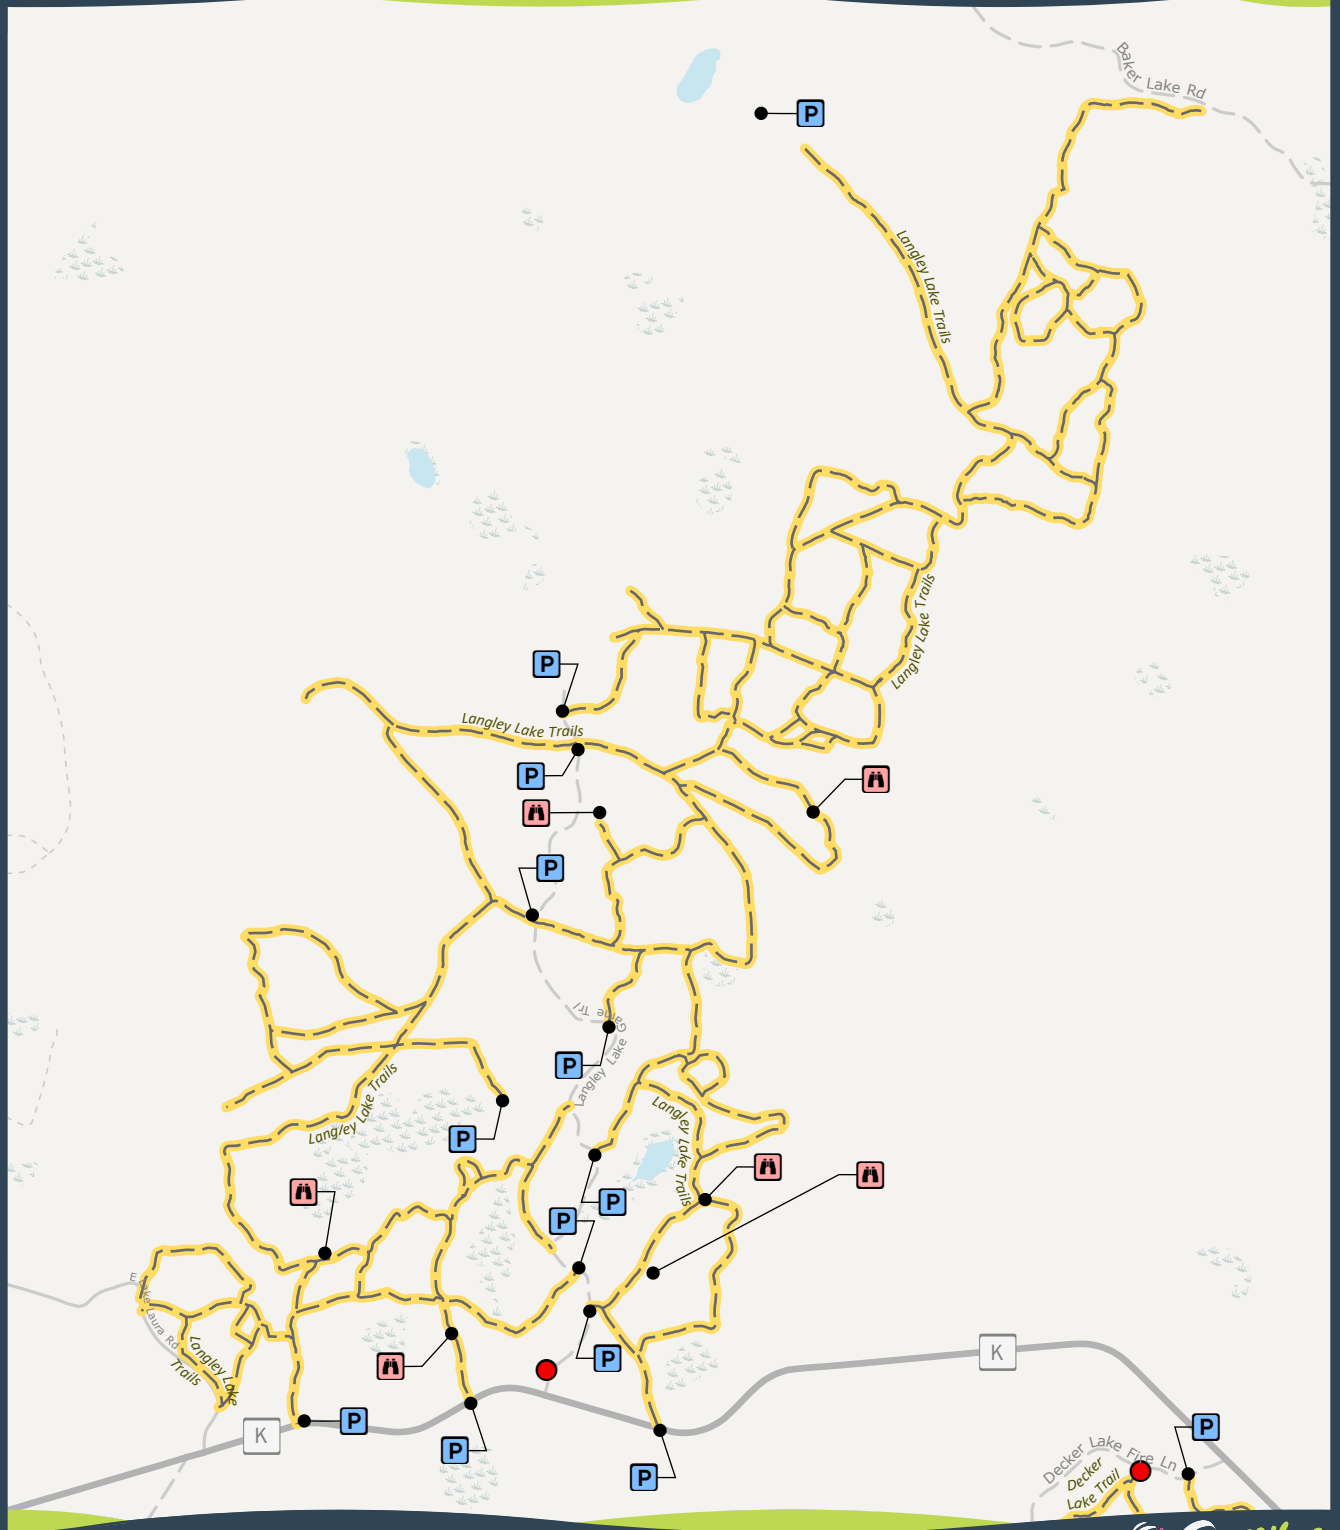

TRAIL #17

LANGLEY LAKE TRAILS

Hiking • Birdwatching • Hunting • Leashed Pets Allowed

Hike/Bike Trail

Trail Head

Parking

Wildlife Opening