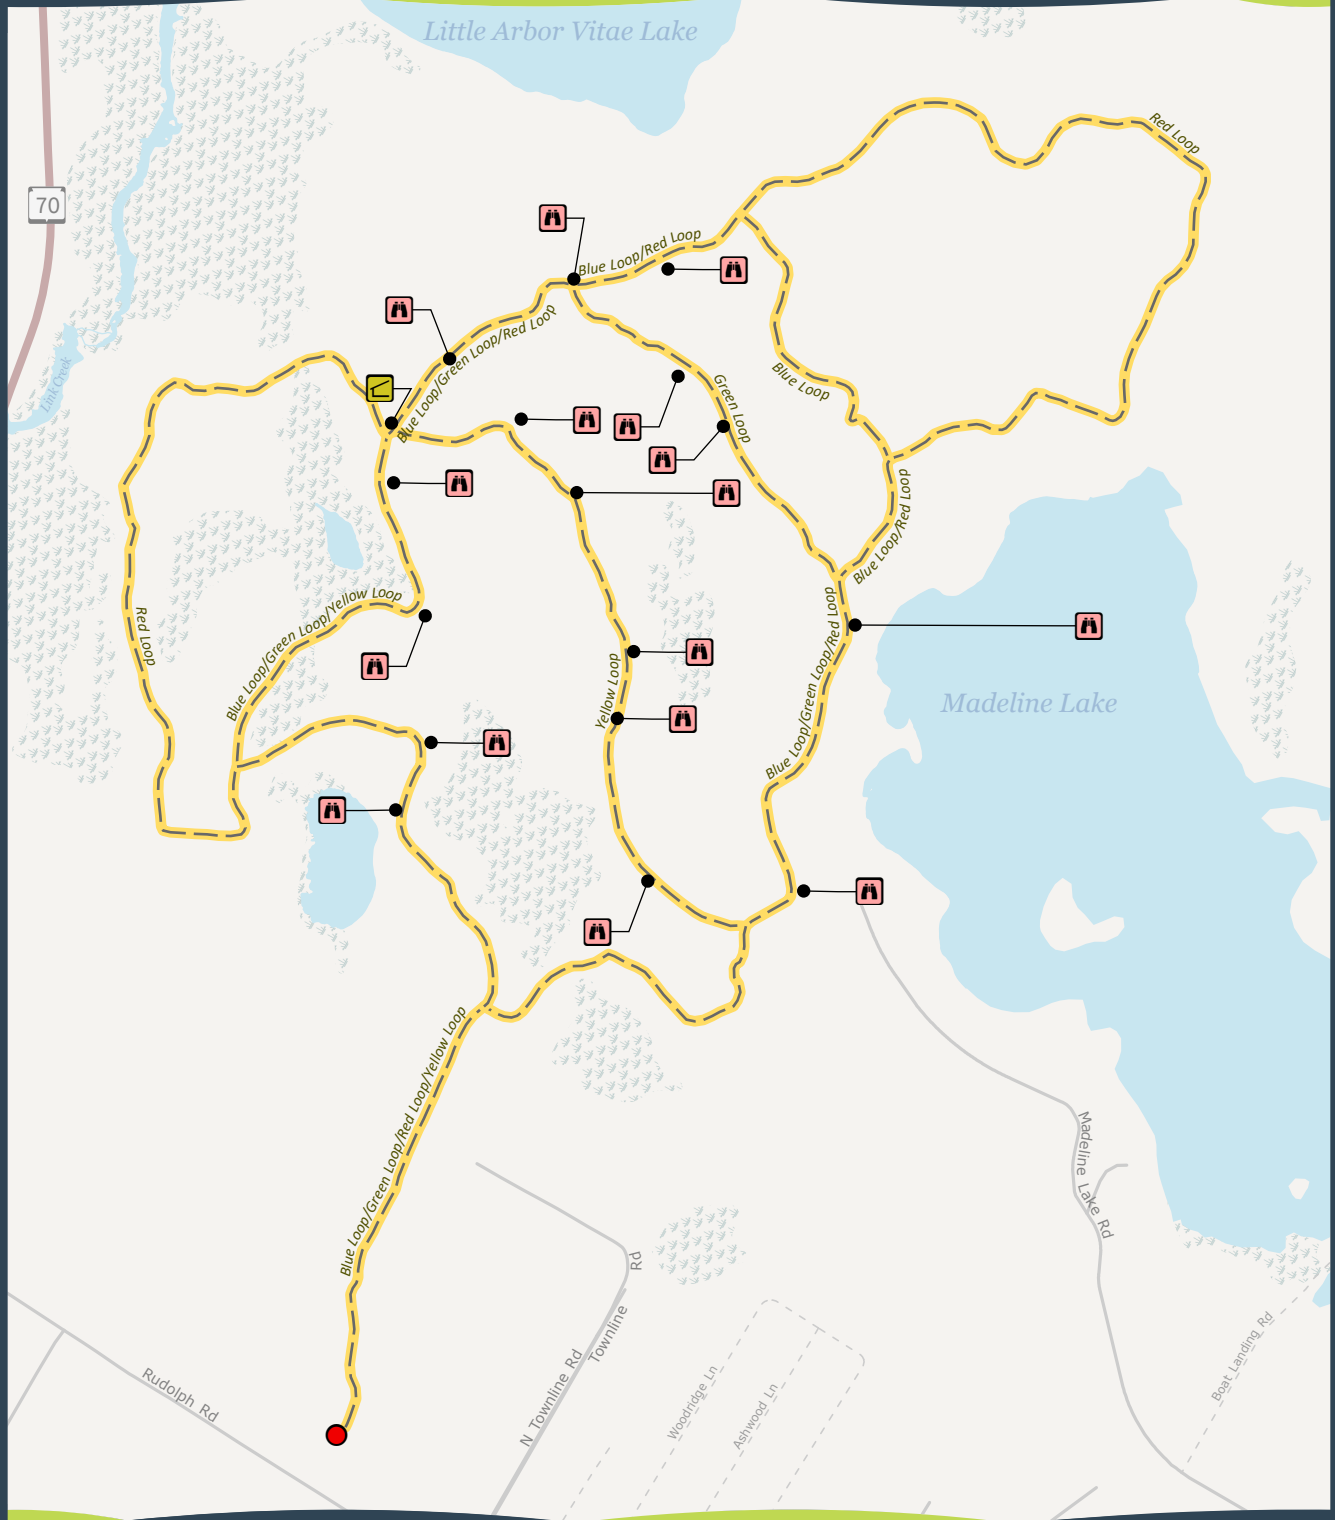

TRAIL #19

MADLINE TRAILS

Hiking • Hunting • Mountain Biking • Groomed Skiing • Birdwatching • Leashed Pets Allowed (Not on Snow) • Trail Pass

- Hike/Bike Trail
- Trail Head
- Shelter
- Wildlife Opening