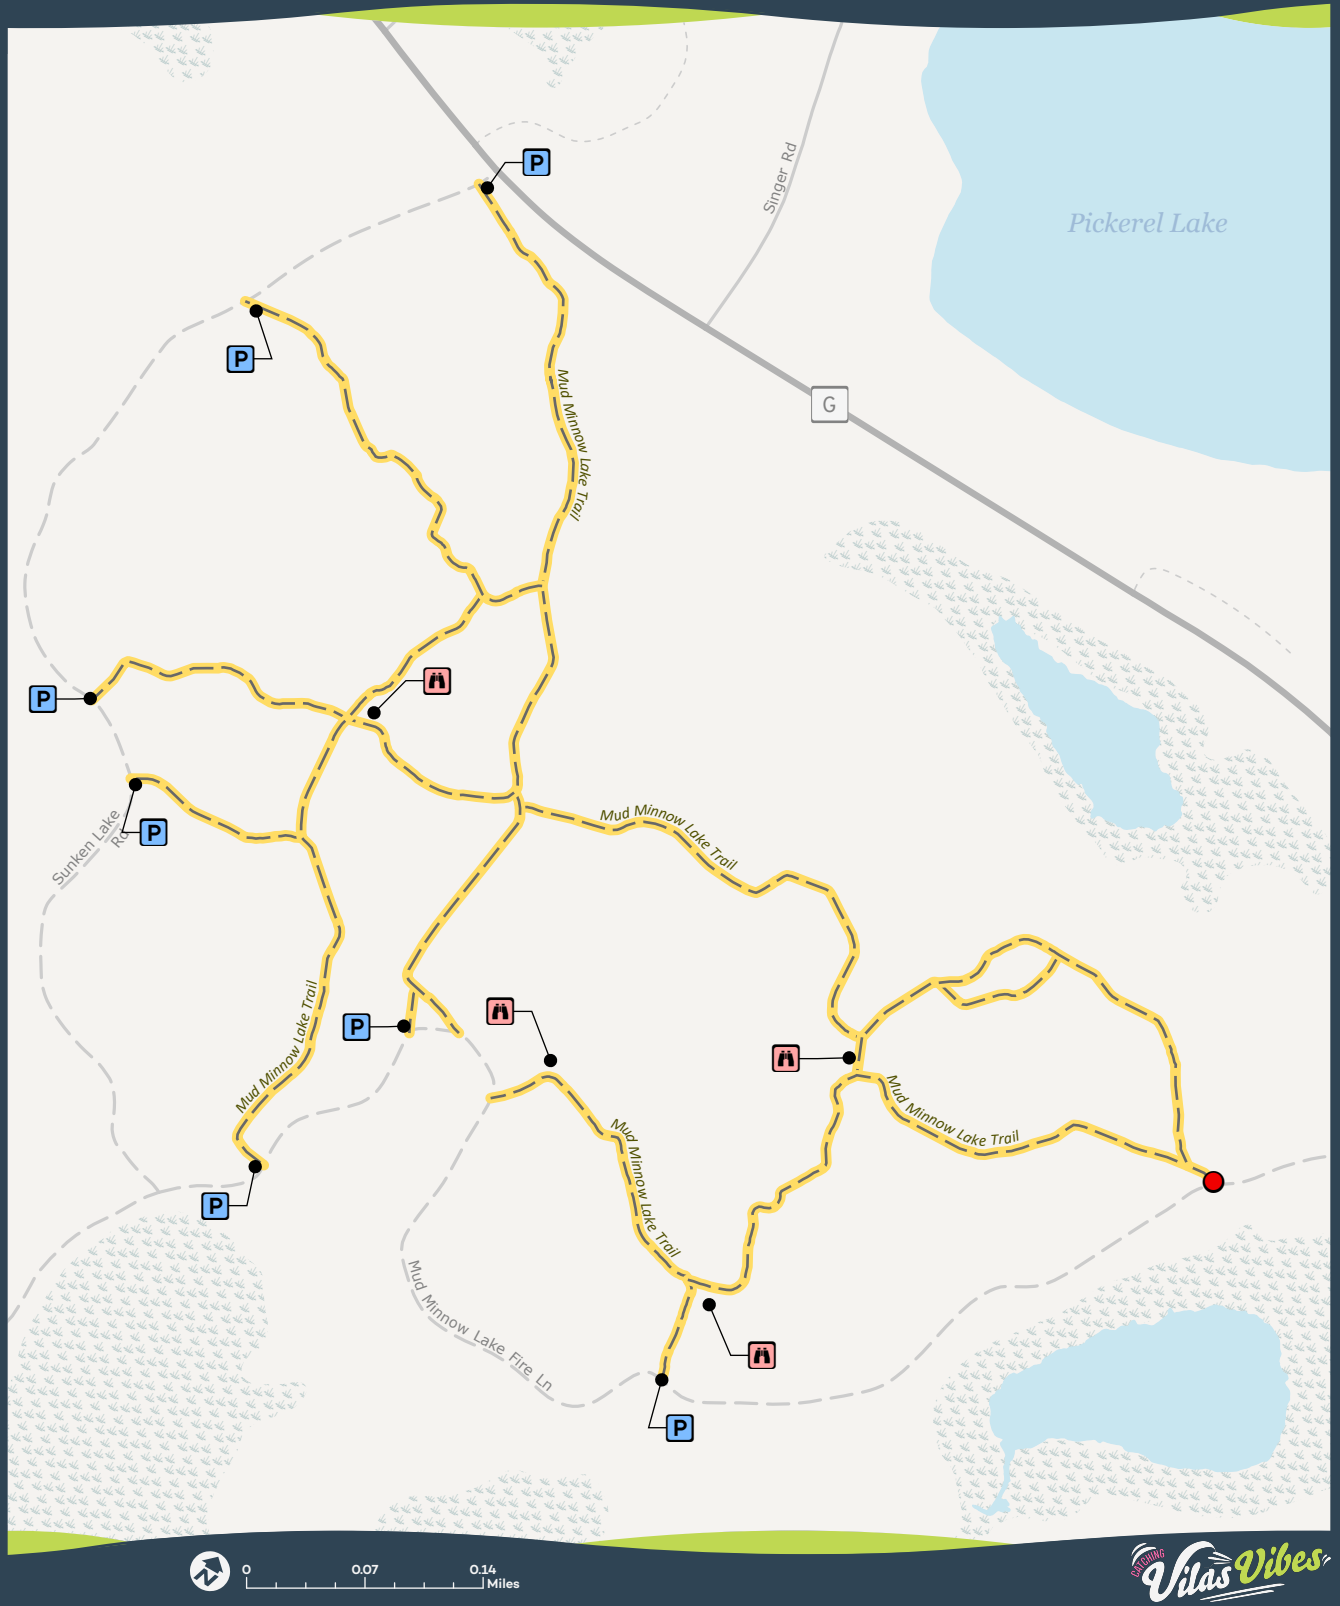

TRAIL #22

MUD MINNOW LAKE TRAIL

Hiking • Birdwatching • Hunting • Leashed Pets Allowed

Hike/Bike Trail

Trail Head

Parking

Wildlife Opening