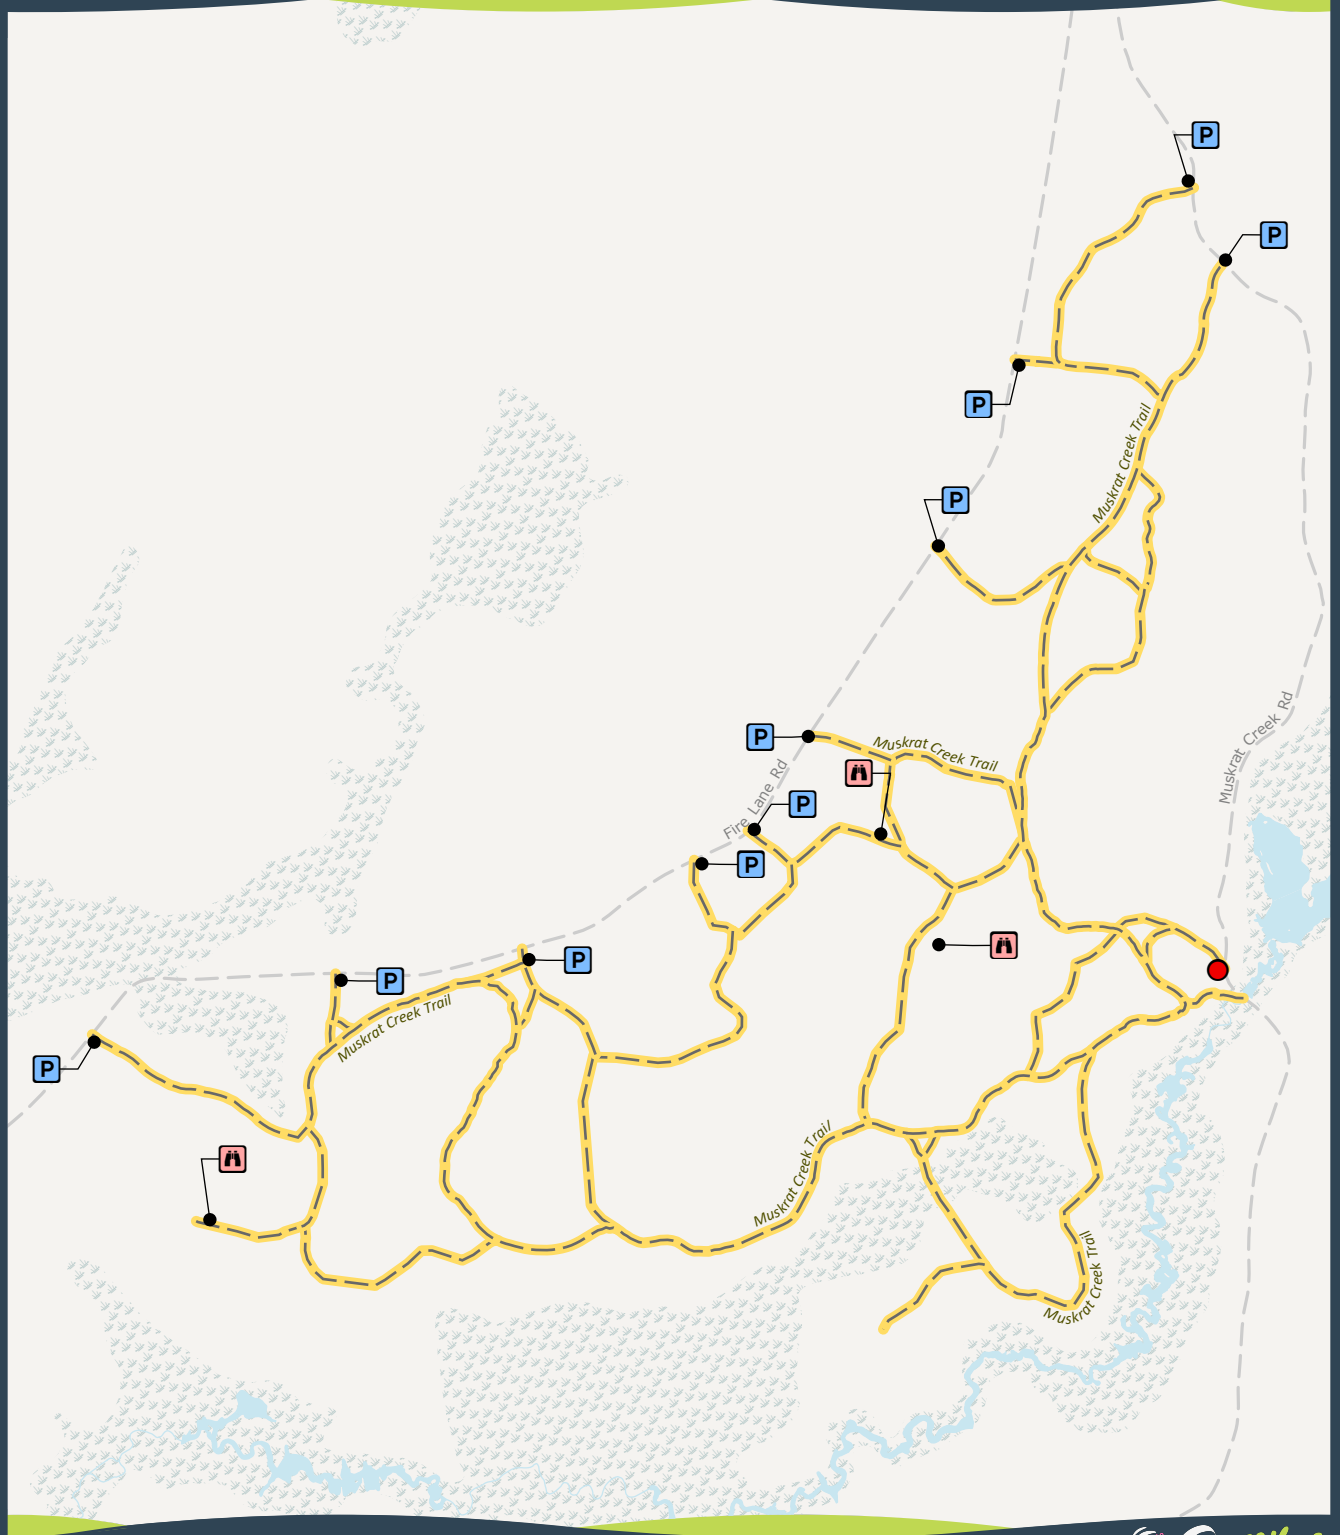

TRAIL #23

MUSKRAT CREEK TRAIL

Hiking • Birdwatching • Hunting • Leashed Pets Allowed

Hike/Bike Trail

Trail Head

Parking

Wildlife Opening