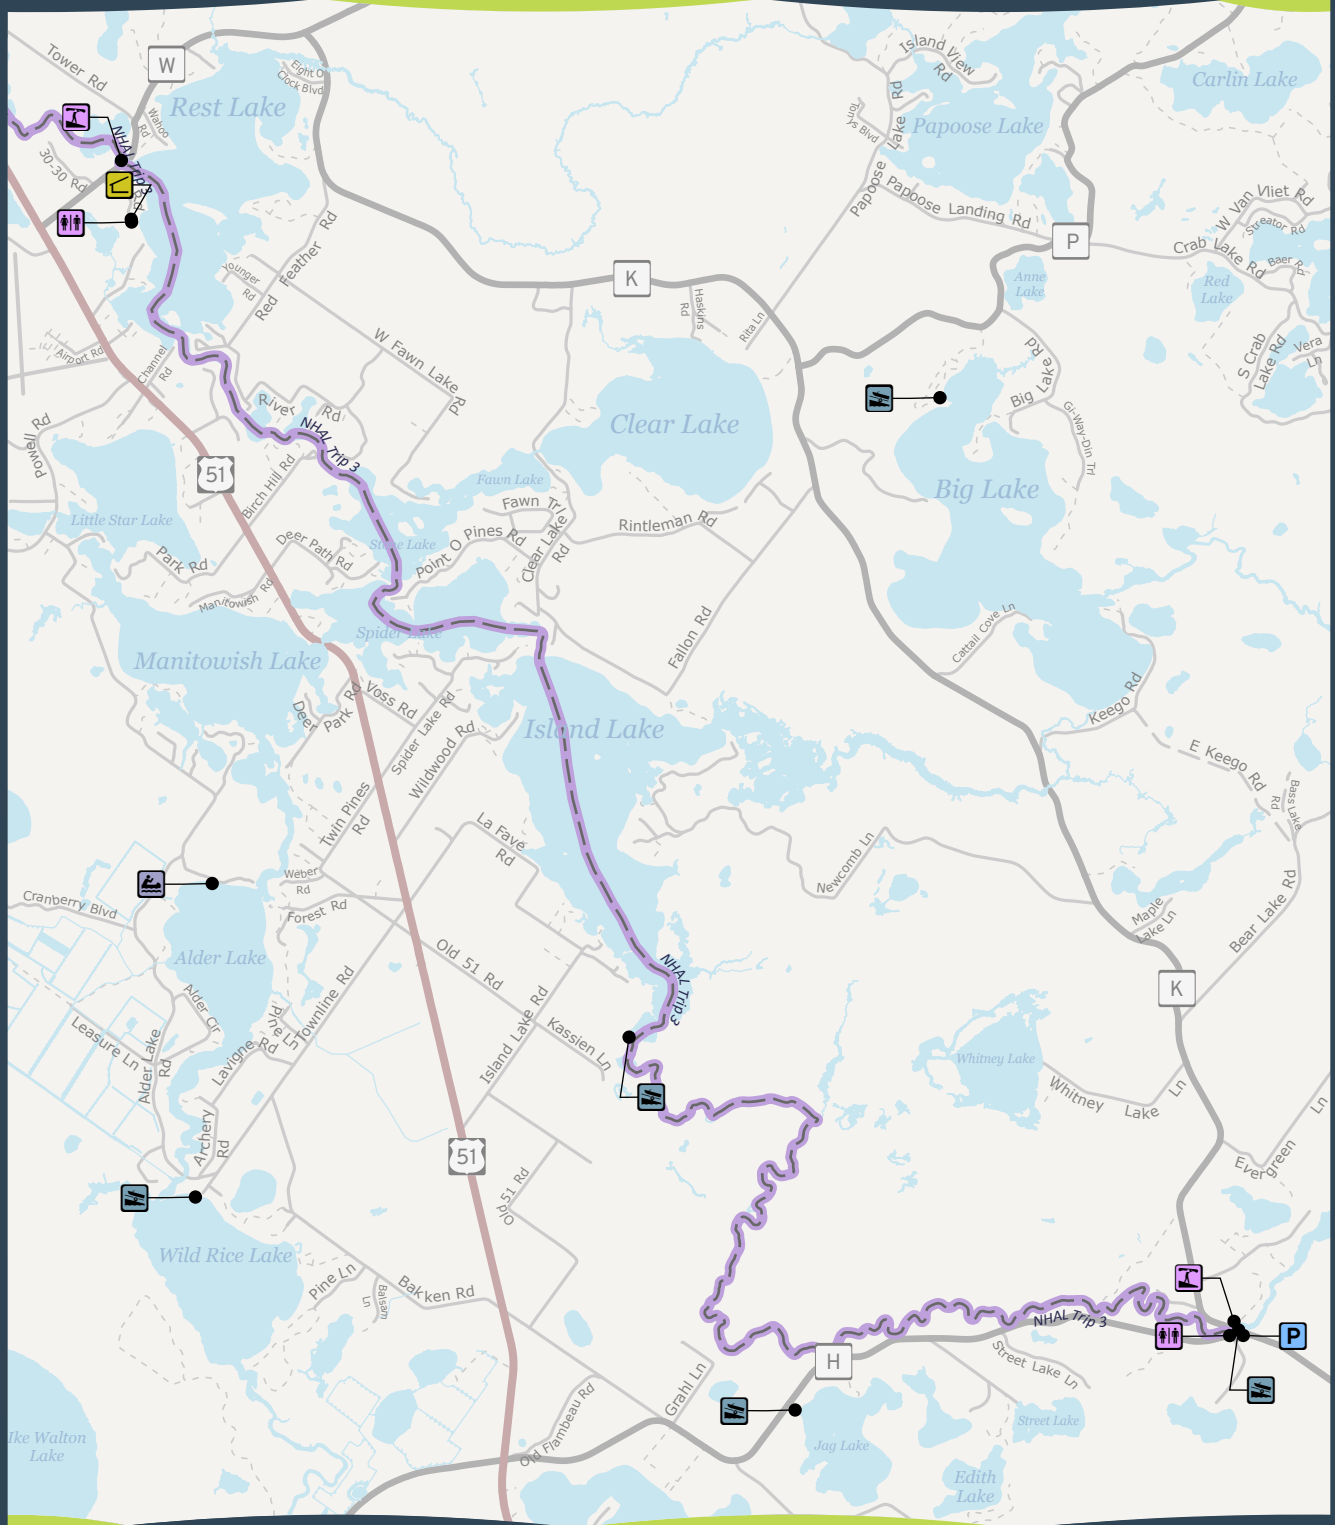

TRAIL #05

NHAL STATE FOREST CANOE ROUTE TRIP 3

Padding

- Portage
- Carry-In Lake Access
- Boat Ramp
- Shelter
- Portage Route
- Paddling Route
- Parking
- Restroom