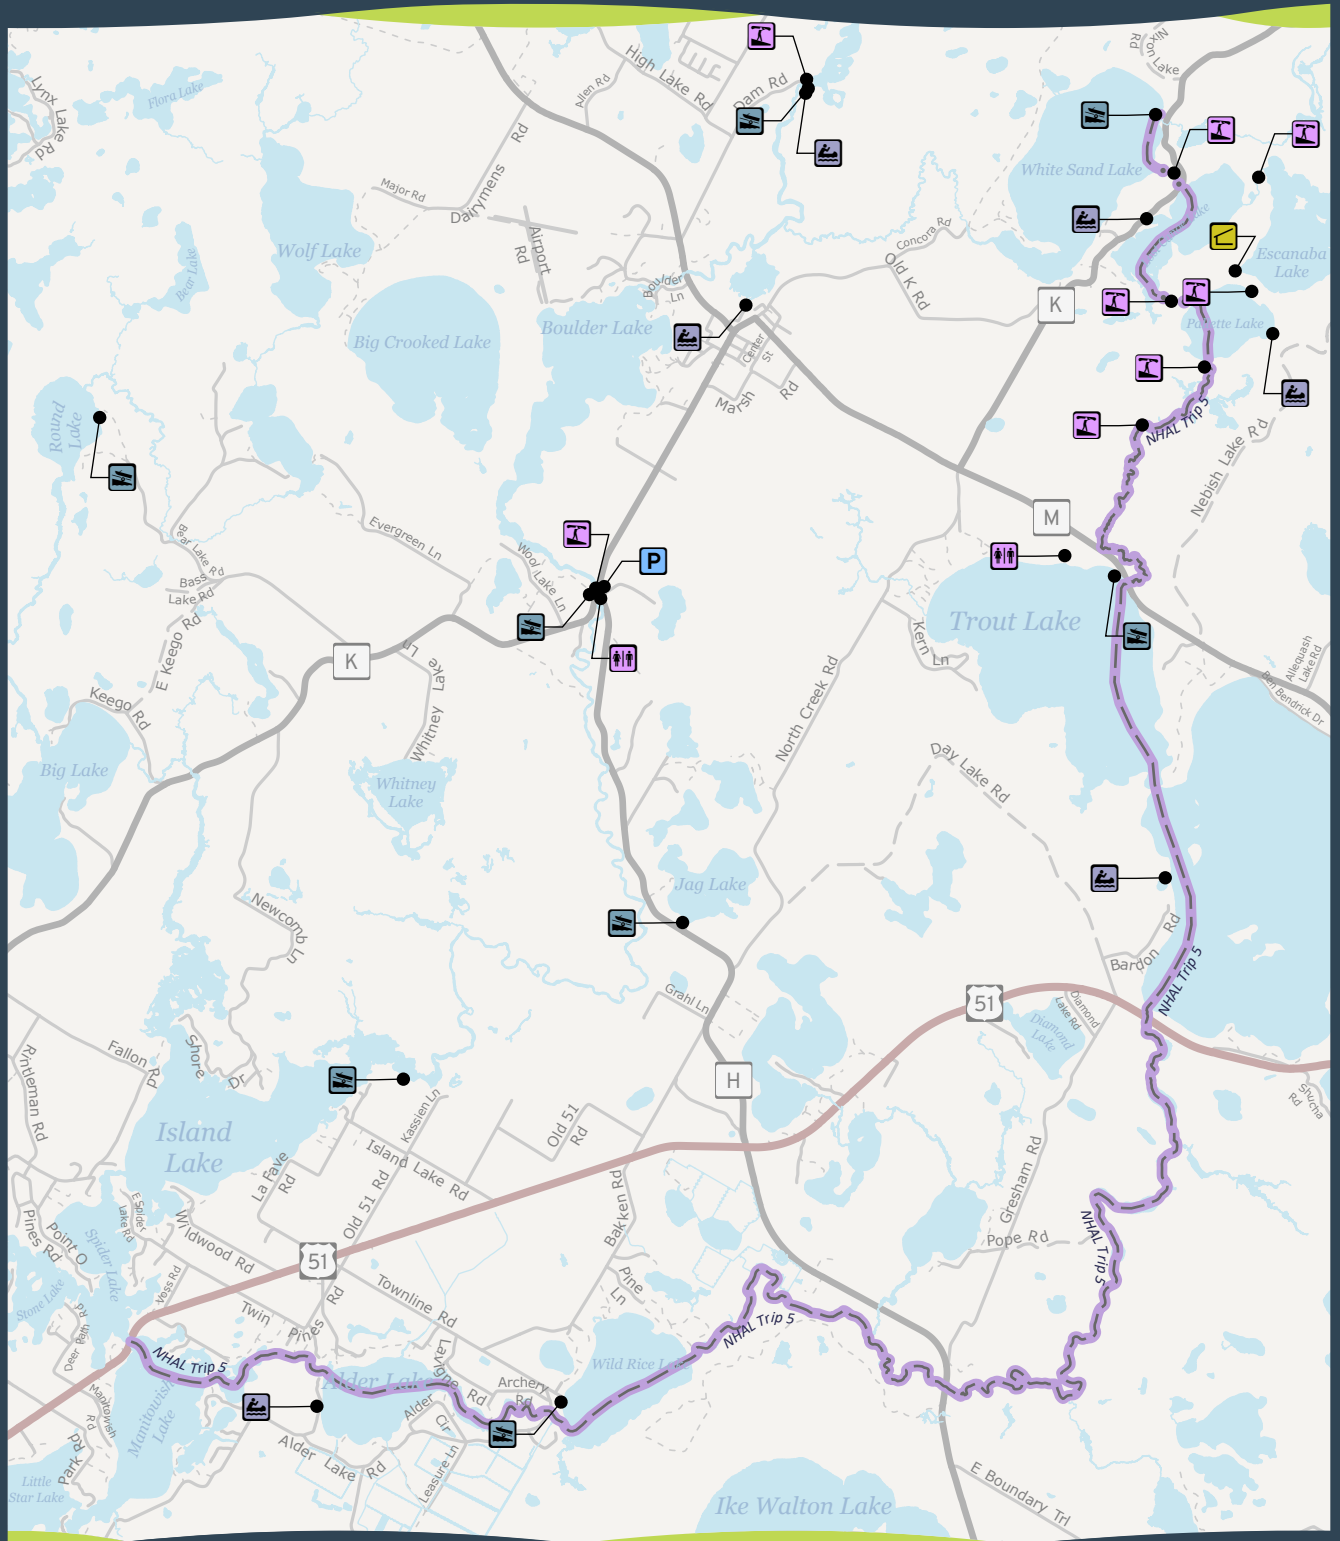

TRAIL #06

NHAL STATE FOREST CANOE ROUTE TRIP 5

Padding

- Portage
- Carry-In Lake Access
- Boat Ramp
- Shelter
- Portage Route
- Paddling Route
- Parking
- Restroom