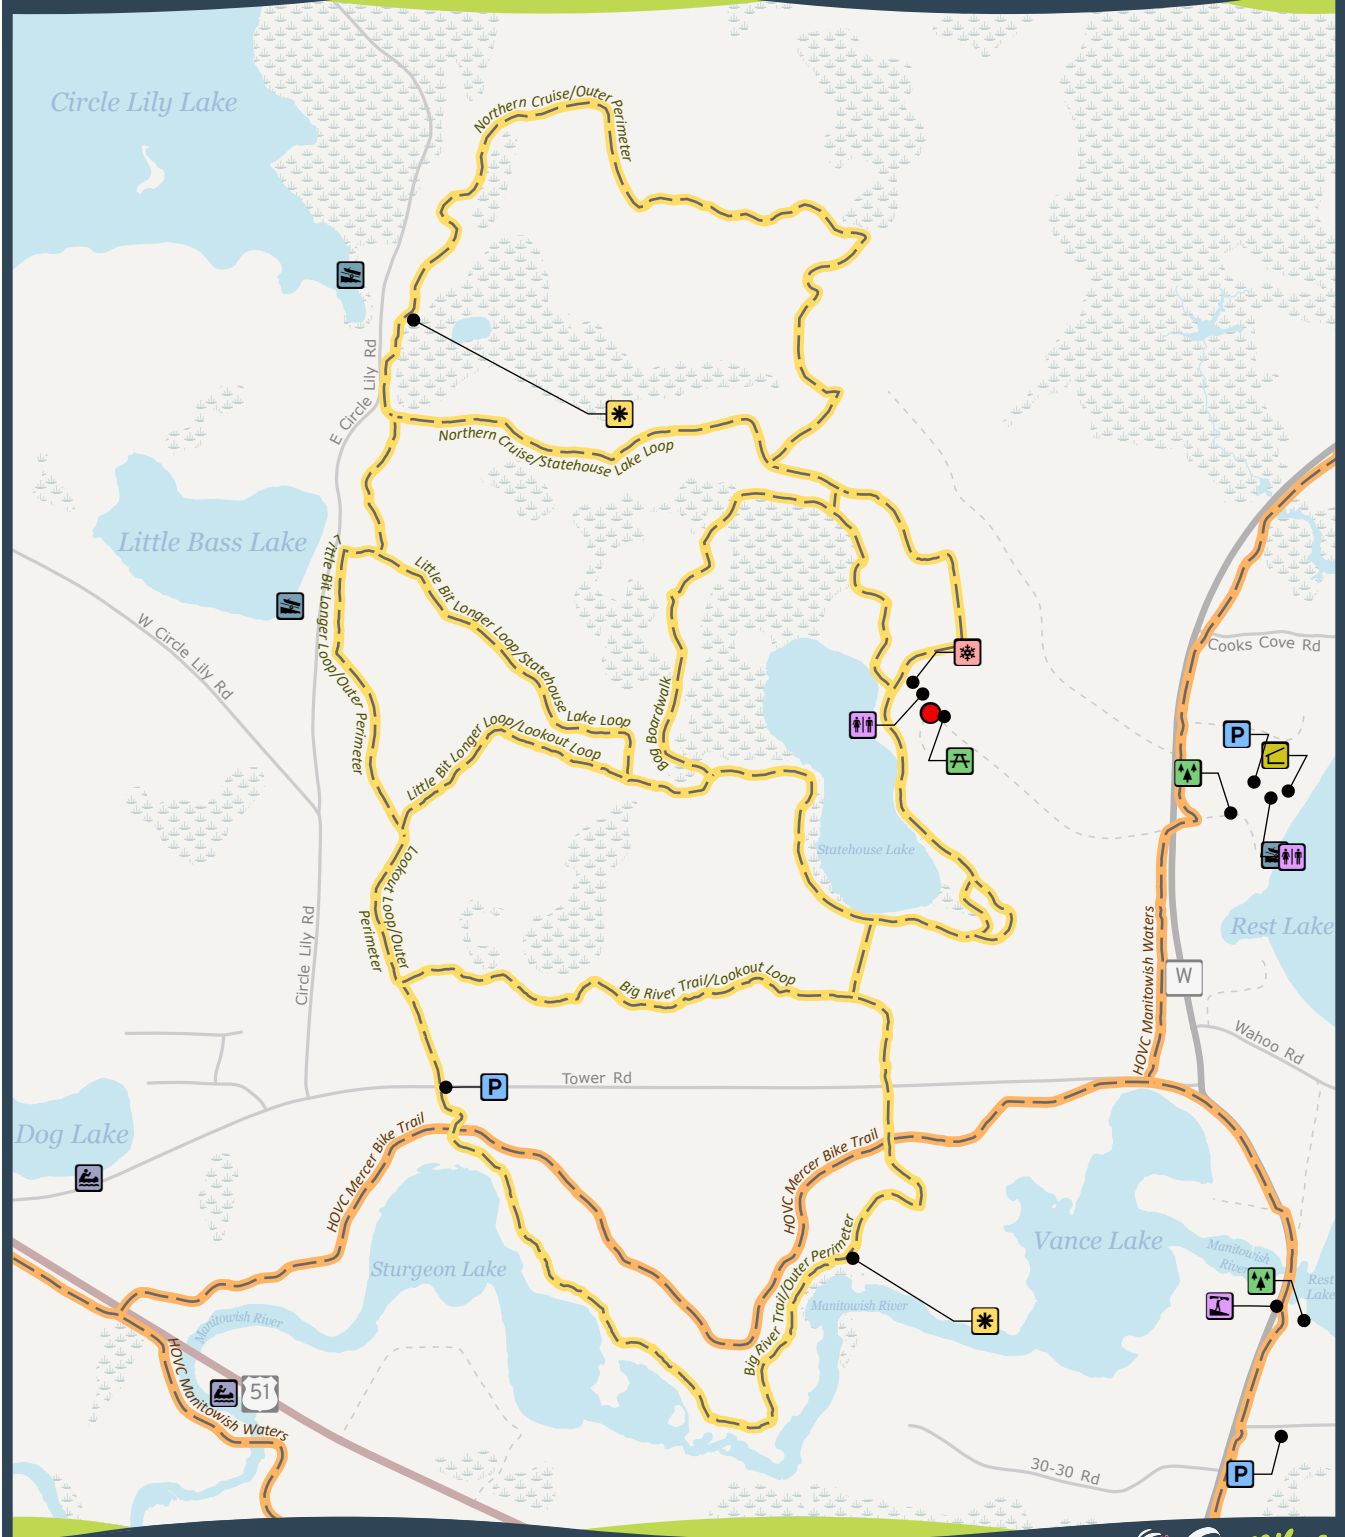

TRAIL #27

NORTH LAKELAND DISCOVERY CENTER TRAILS

Hiking • Improved Biking • Mountain Biking • Groomed Skiing • Snowshoeing • Birdwatching • Leashed Pets Allowed

Hard-Surface Trail	Park	Picnic Area	Boat Ramp	Restroom	Warning Station	Portage
Hike/Bike Trail	Trail Head	Carry-In Lake Access	Parking	Shelter	Hazard