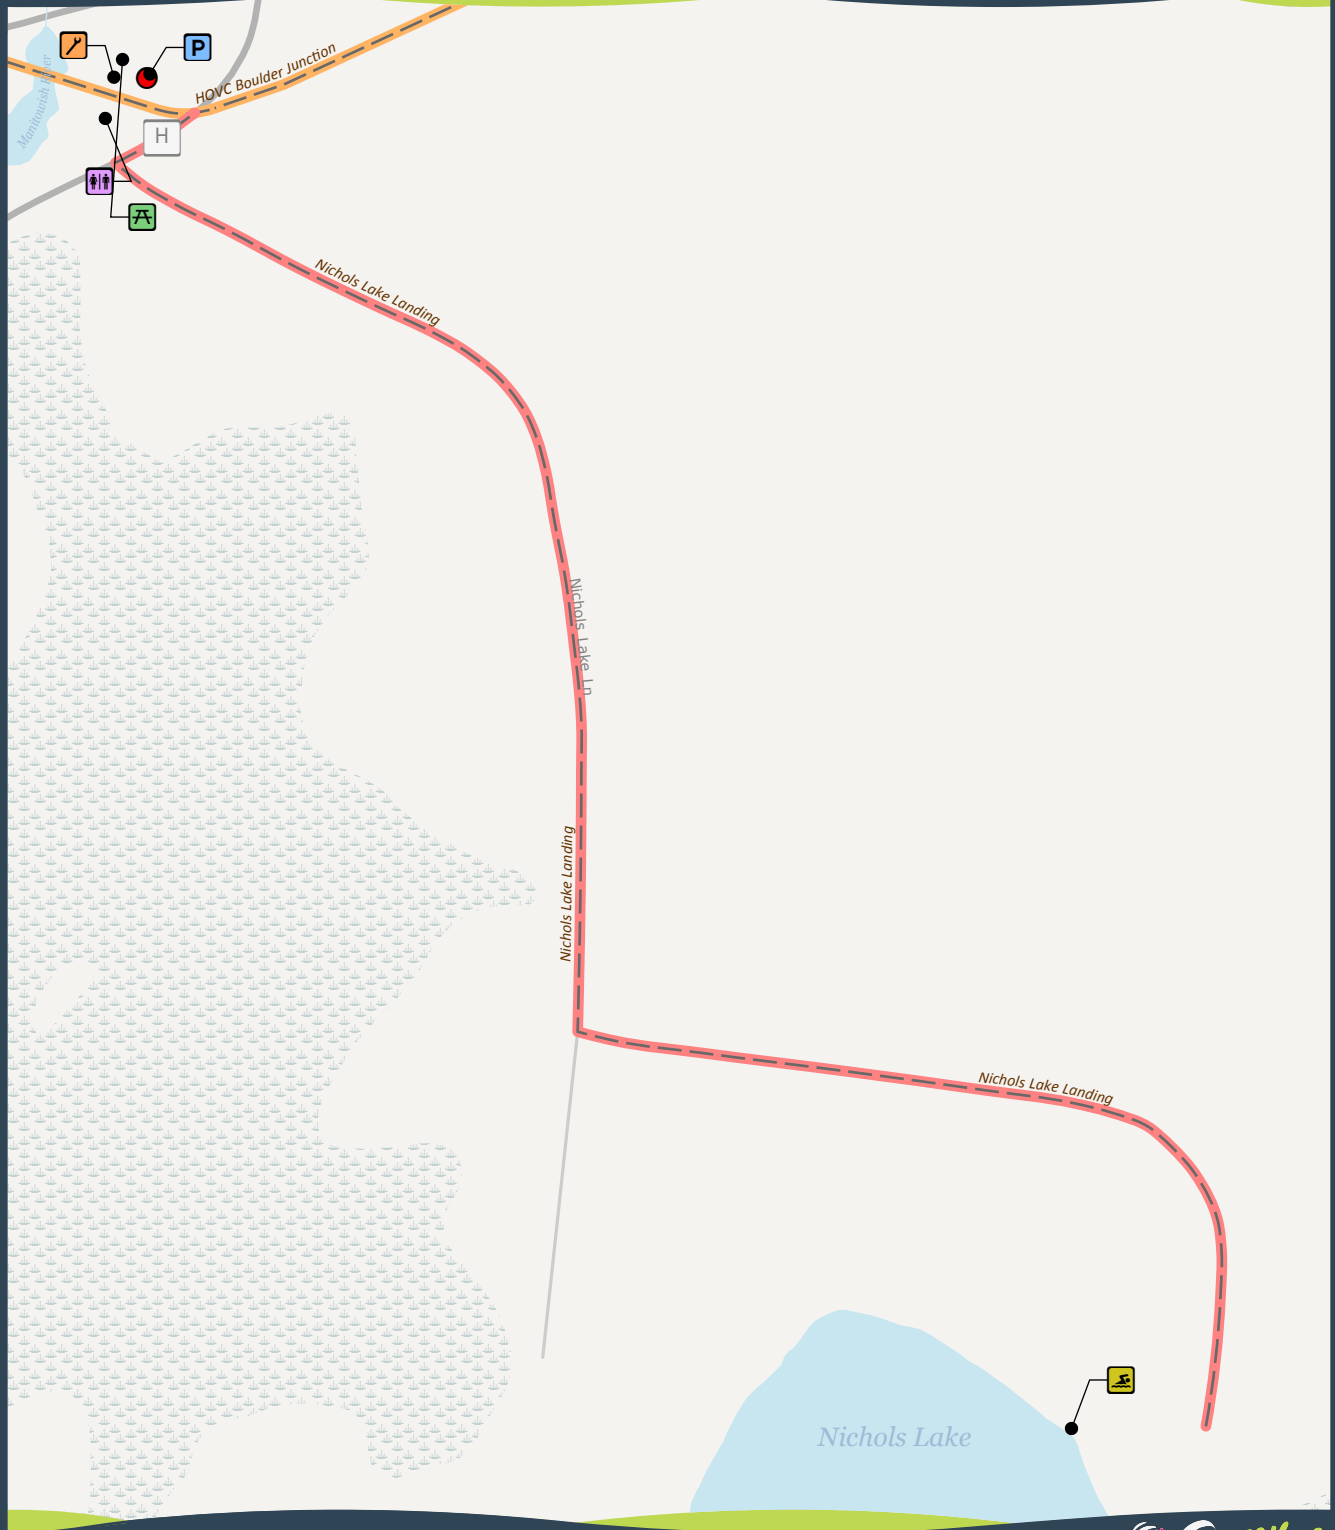

TRAIL #64

NICHOLS LAKE LANDING

Hiking • Paved Biking • Leashed Pets Allowed • Swimming

- Hard-Surface Trail
- Bike Route
- Picnic Area
- Repair Station
- Restroom
- Trail Head
- Parking
- Swimming