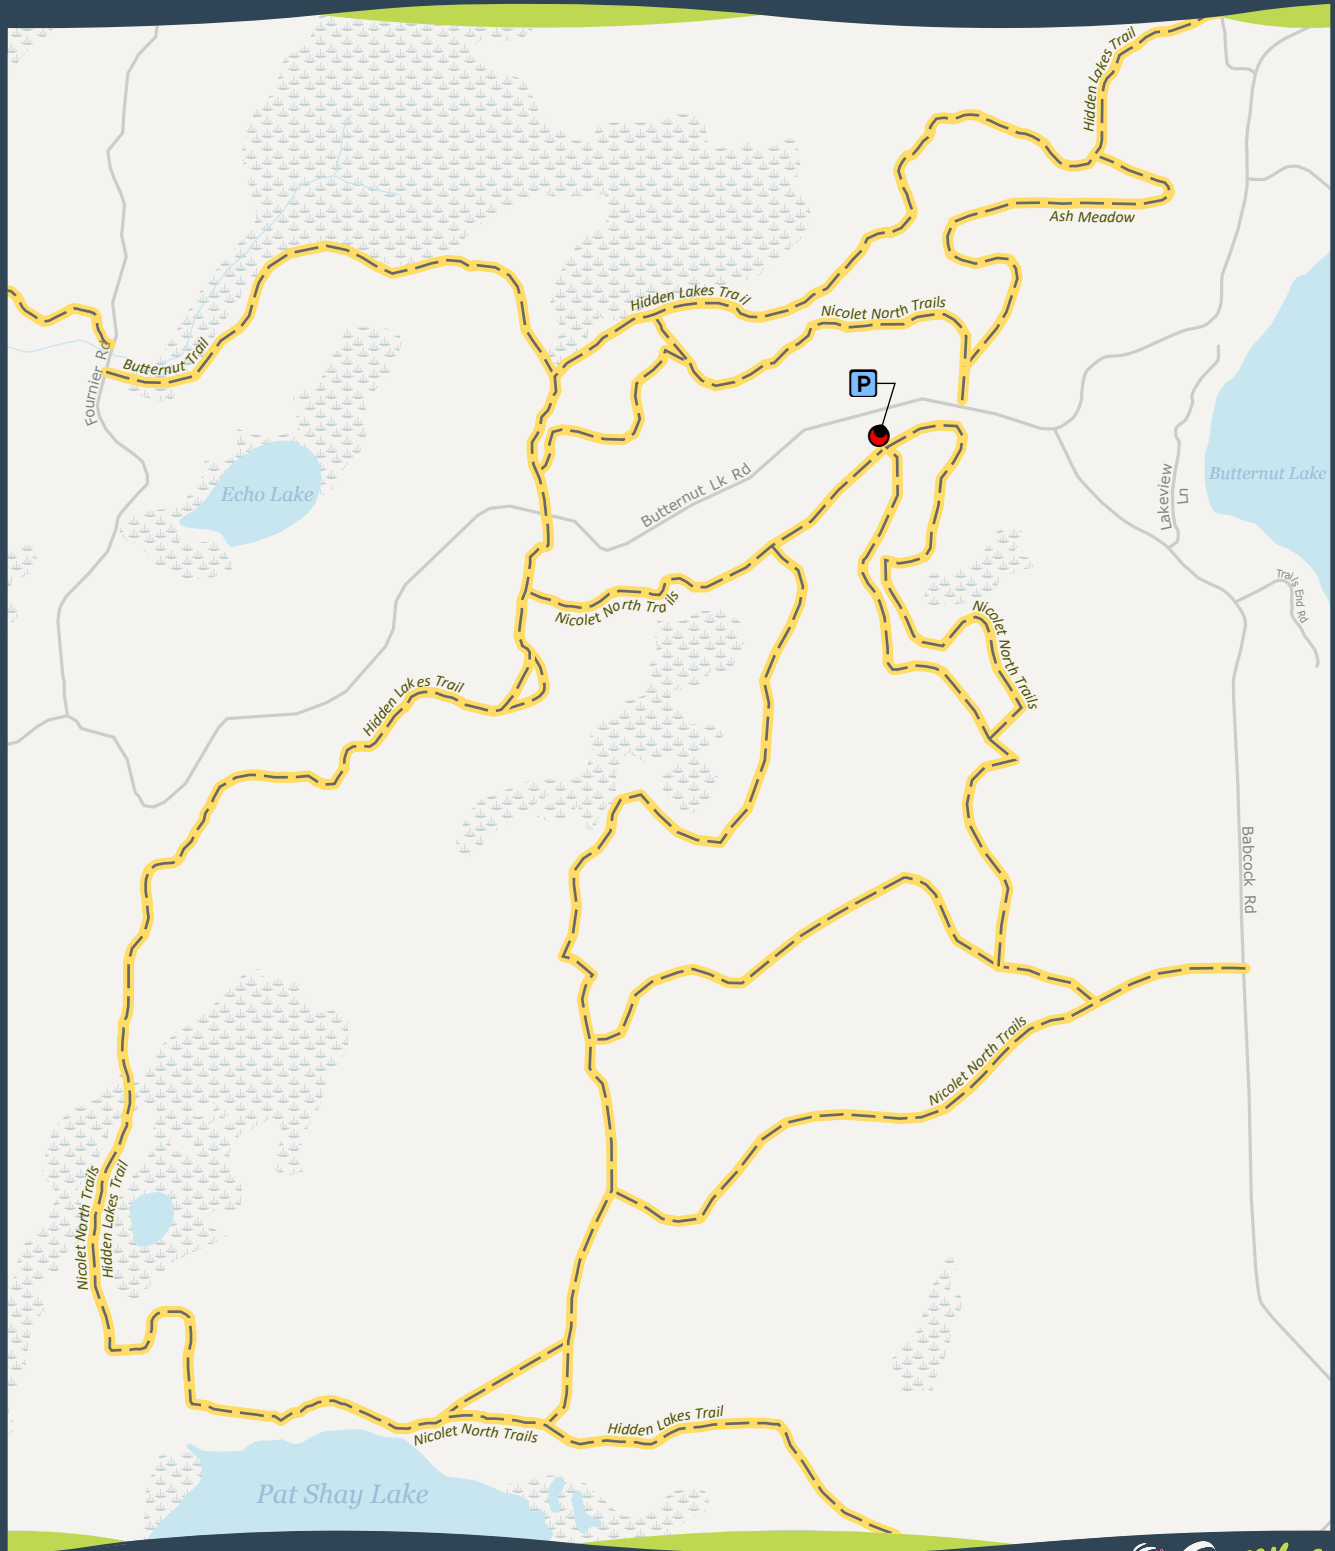

TRAIL #25

NICOLET NORTH TRAILS

Hiking • Mountain Biking • Partially Groomed Skiing • Leashed Pets Allowed

Hike/Bike Trail

Trail Head

Parking