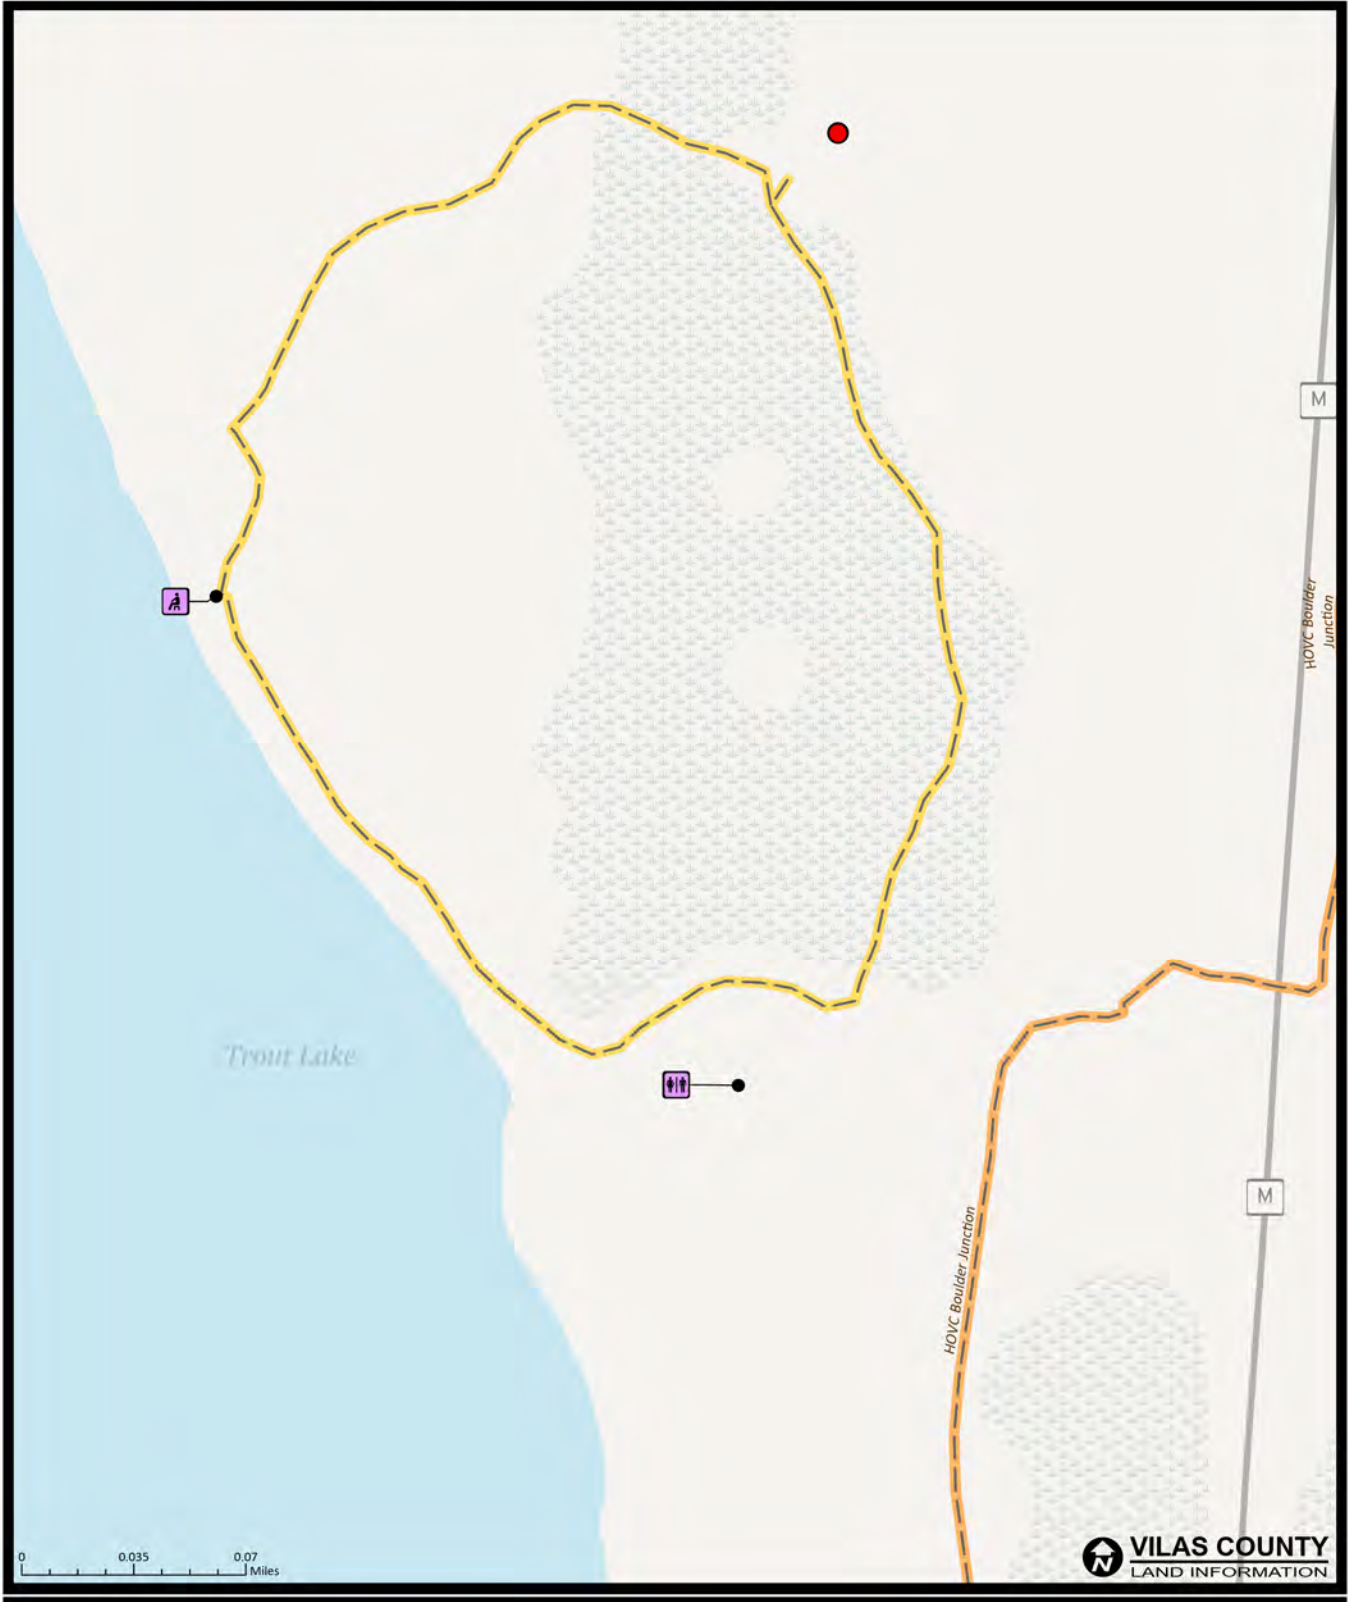

TRAIL MAP #29

NORTH TROUT LAKE NATURE TRAIL

Hiking • Hunting • Snowshoeing • Birdwatching

- Hard-Surface Trail
- Trail Head
- Restroom
- Hike/Bike Trail
- Bench

10/22