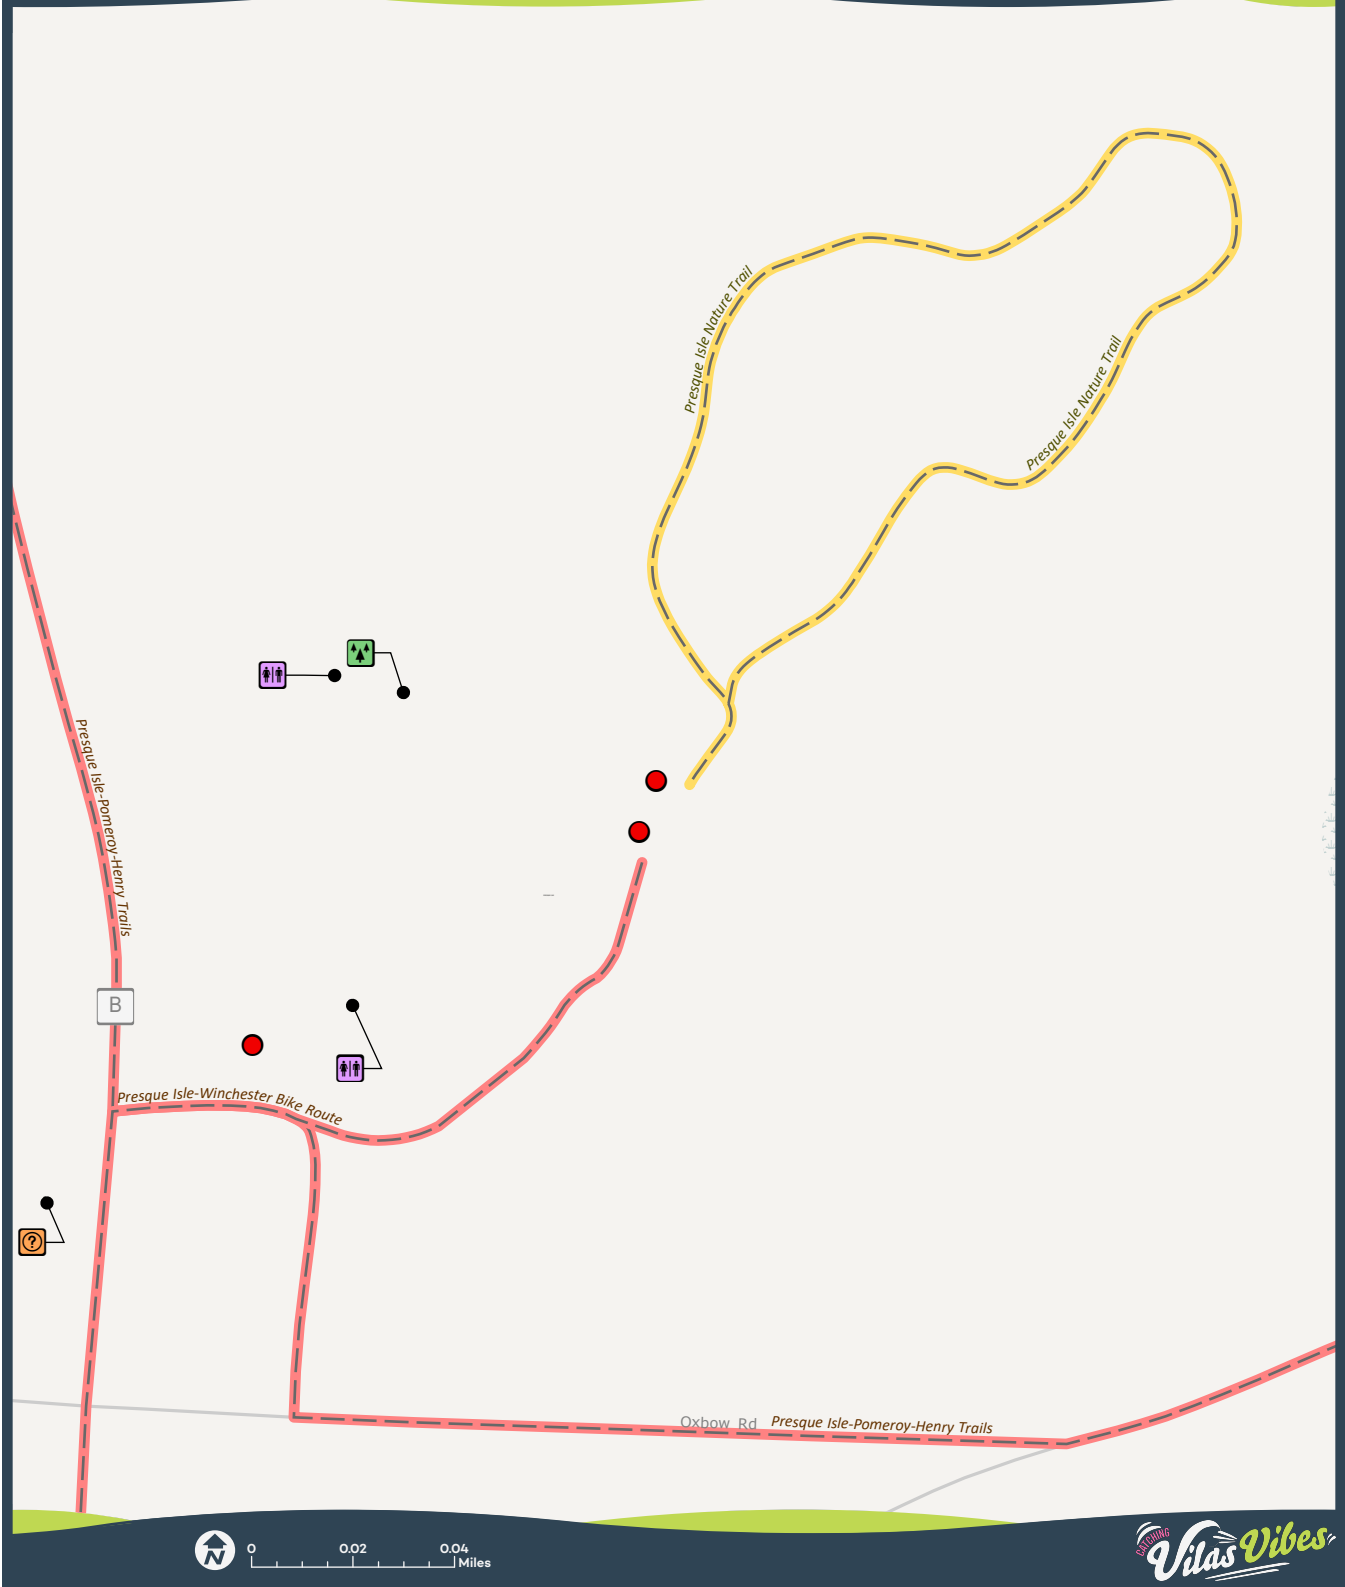

TRAIL #35

PRESQUE ISLE NATURE TRAIL

Hiking • Leashed Pets Allowed • Disabled Access

- Bike Route
- Hike/Bike Trail
- Park
- Trail Head
- Chamber of Commerce/Info
- Restroom